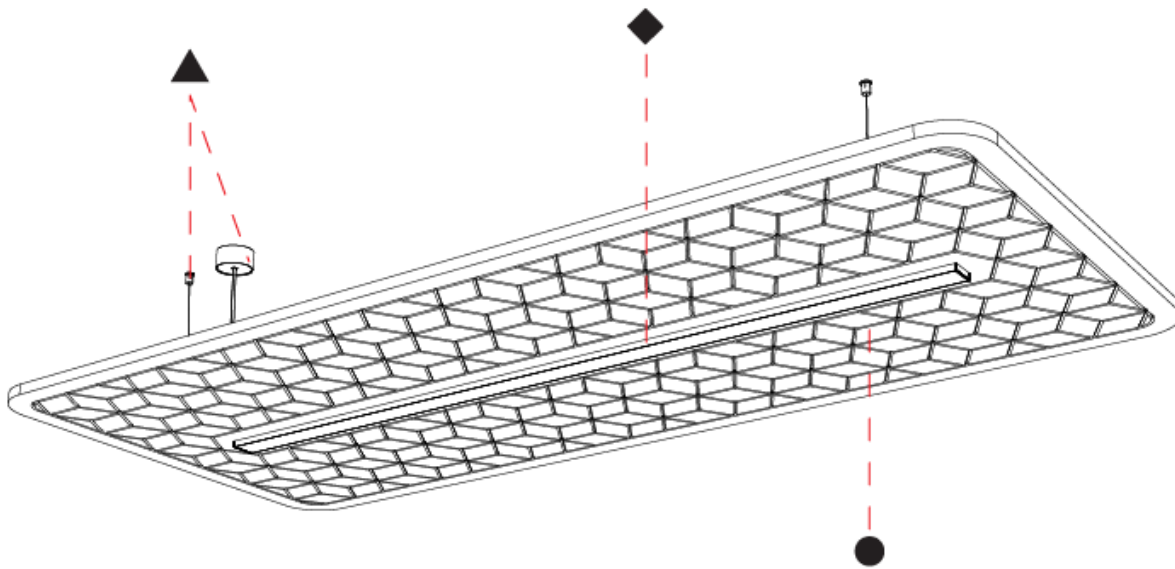

SERENII SUSPENSION

A3001173-

PROJECT	_____
TYPE	_____
SPECIFIER	_____
QUANTITY	_____
DATE	_____