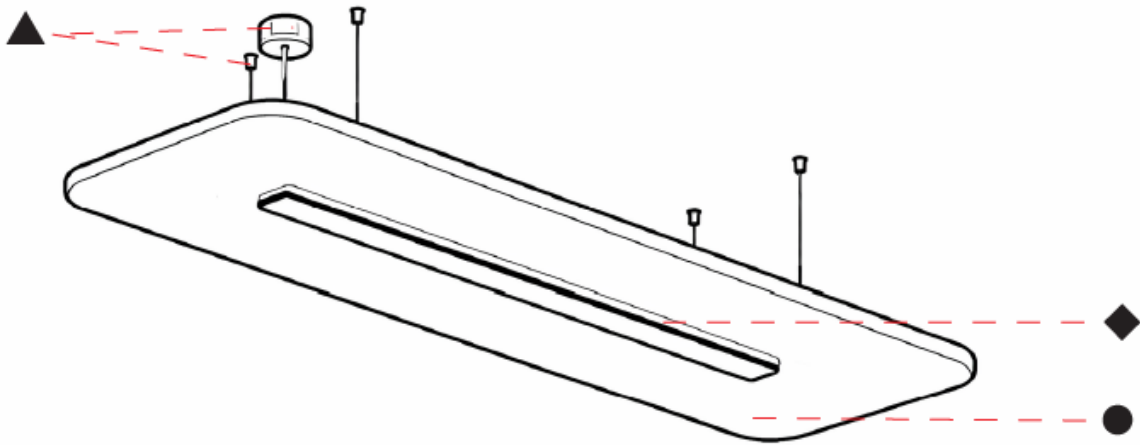

SERENII SUSPENSION

A3001157-

PROJECT	_____
TYPE	_____
SPECIFIER	_____
QUANTITY	_____
DATE	_____

A