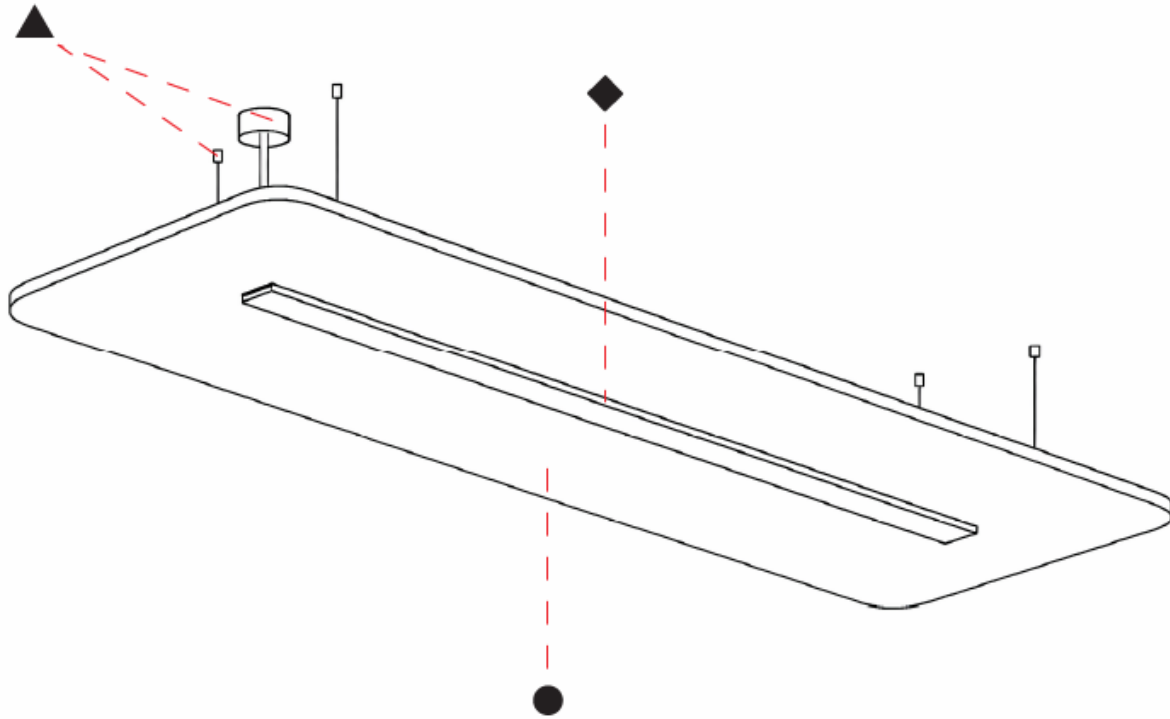

SERENII SUSPENSION

A3001163-

PROJECT
TYPE
SPECIFIER
QUANTITY
DATE

A