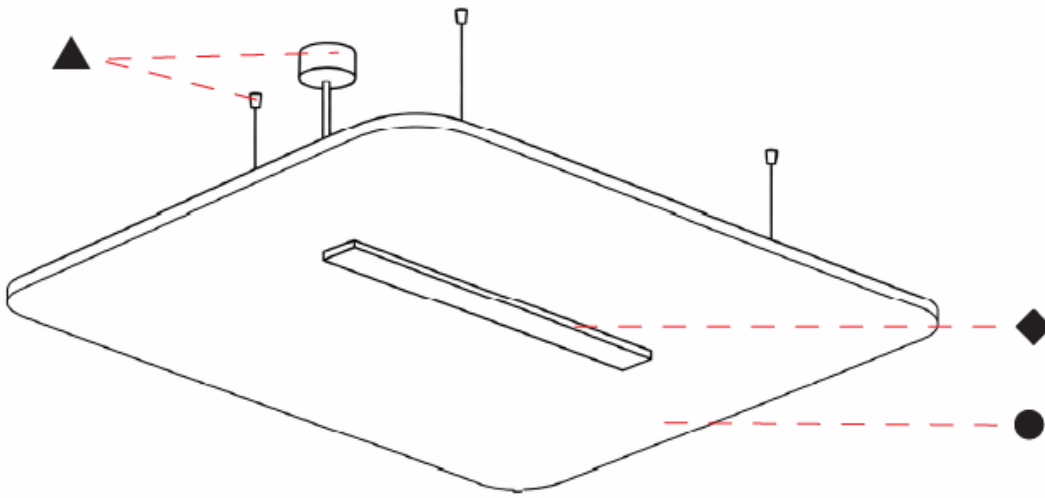

A3001155-

PROJECT	_____
TYPE	_____
SPECIFIER	_____
QUANTITY	_____
DATE	_____