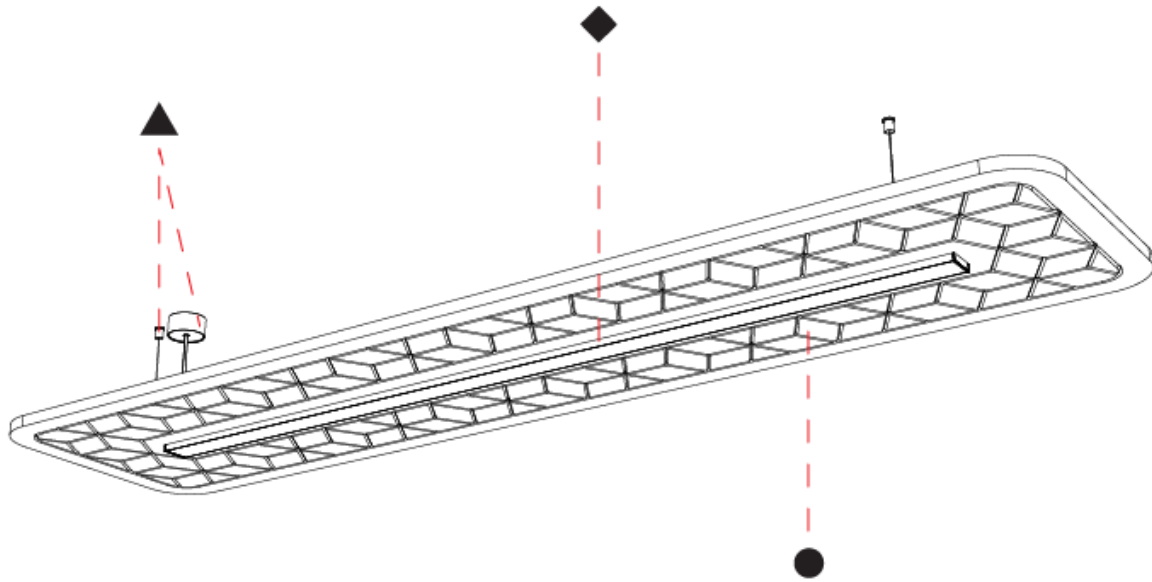

SERENII SUSPENSION

A3001171-

PROJECT	_____
TYPE	_____
SPECIFIER	_____
QUANTITY	_____
DATE	_____

A