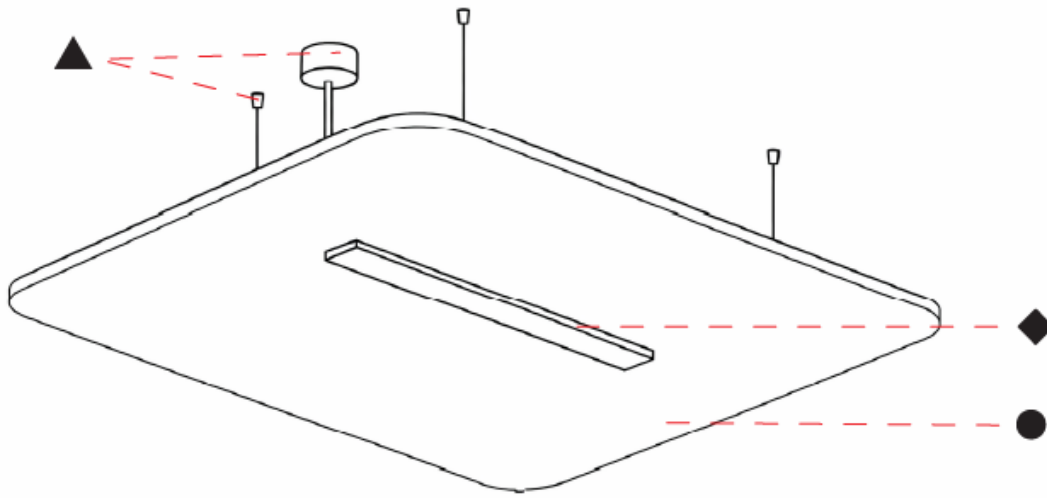

SERENII SUSPENSION

A3001155-

PROJECT	_____
TYPE	_____
SPECIFIER	_____
QUANTITY	_____
DATE	_____

A