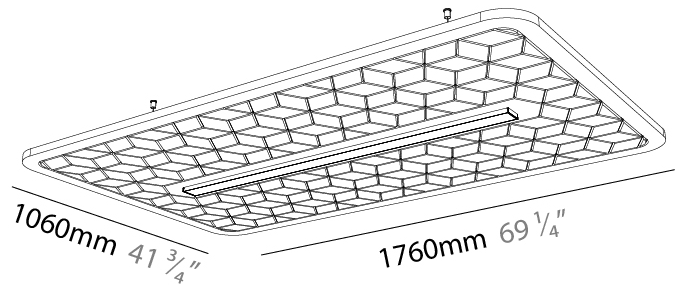

Accent Finish: [OPL / MPM / CMP / BKR / WHR / GCL / WWR / WWL / WDA](#)

Acoustic Finish: [SFW / CYW / SEE / SYN / MTS / PMB / TTN / CYB / STO / DPE / BES / SHB / ARE / ANE / VRD / CRF](#)

Fixture Material: [Acoustic / Aluminum / PMMA](#)

Primary Material: [Acoustic](#)

Cable Details: [2000mm/78 3/4" or 6000mm/236 1/4" Cable, - Transparent](#)

ELECTRICAL

Lamp Type: LED
Input Wattage (W): 25.8
Total Output Wattage (W): 23.6
Dimming: [Non-dimming / DALI Dimming / MATTER Dimming](#)
Driver Included: No
Driver Location: Remote
Driver Class: Class 2
Input Voltage (V): 120 - 277
Upon Request: [0 - 10V Dimming / Phase Dimming](#)

LED

Color Temperature (°K): [2700 / 3000 / 3500 / 4000](#)
Max. Delivered Lumen (lm): Max 3694
Nominal Lumen (lm): Max 4280
CRI: >90 CRI
Lamp Life (hrs): 50000

OPTICAL

RATINGS AND CERTIFICATIONS

Certified By: Certified for North American Standards

IP Rating: [IP20](#) © 2026, T 1800-388-3382, F 416-247-9319, www.zaneen.com

Available for International specifications by adding 'INT' at the end of the existing Model #. For assistance on 'custom' specifications, contact zteam@zaneen.com. In a constant effort to supply the best product, we reserve the right to change specifications or materials without notice. The most recent specification sheets are found at zaneen.com

PROJECT
TYPE
SPECIFIER
QUANTITY
DATE