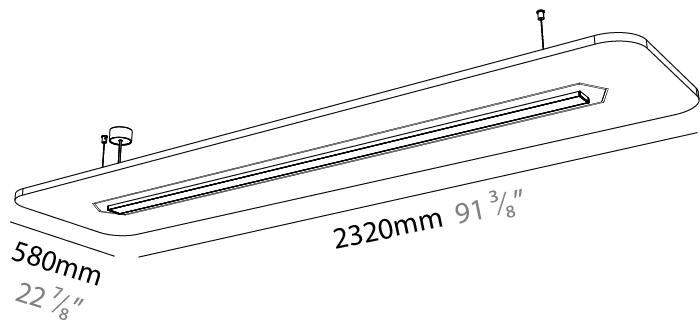

Holder Finish: [SSR / BKV / CWI / CRY / HAB / LAG / UFT / ITA / RUA / RUR / MIC / FTG / MYG / TWT / LOD / PUS / FRO / FUP / KIA / POP / BLS / SPG / MEY / GOH / GUM / CHC / COM / ABZ / JAG](#)

Accent Finish: [OPL / MPM / CMP / BKR / WHR / GCL / WWR / WWL / WDA](#)

Acoustic Finish: [SFW / CYW / SEE / SYN / MTS / PMB / TTN / CYB / STO / DPE / BES / SHB / ARE / ANE / VRD / CRF](#)

Fixture Material: [Acoustic / Aluminum / PMMA](#)

Primary Material: [Acoustic](#)

Cable Details: [2000mm/78 3/4" or 6000mm/236 1/4" Cable, - Transparent](#)

ELECTRICAL

Lamp Type: LED
Input Wattage (W): 38.7
Total Output Wattage (W): 35.5
Dimming: [Non-dimming / DALI Dimming / MATTER Dimming](#)
Driver Included: No
Driver Location: Remote
Driver Class: Class 2
Input Voltage (V): 120 - 277
Upon Request: [0 - 10V Dimming / Phase Dimming](#)

LED

Color Temperature (°K): [2700 / 3000 / 3500 / 4000](#)
Max. Delivered Lumen (lm): Max 5540
Nominal Lumen (lm): Max 6420
CRI: >90 CRI
Lamp Life (hrs): 50000

OPTICAL

RATINGS AND CERTIFICATIONS

Certified By: Certified for North American Standards

© 2026, T 1800-388-3382, F 416-247-9319, www.zaneen.com

Available for International specifications by adding 'INT' at the end of the existing Model #. For assistance on 'custom' specifications, contact zteam@zaneen.com. In a constant effort to supply the best product, we reserve the right to change specifications or materials without notice. The most recent specification sheets are found at zaneen.com