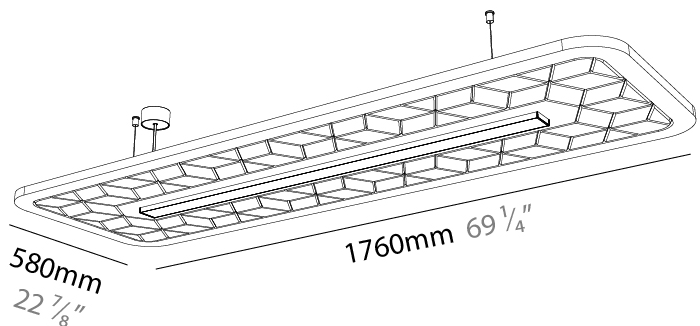

Diffuser: [PMMA - Opal / Clear / Microprism / Clear Microprism / Wallwash Double Asymmetric / Glare Control / Black Raster / Black Raster / Wallwash Left / Wallwash Right](#)

Fixture Finish: [SSR / BKV / CWI / CRY / HAB / UFT / ITA / RUA / FTG / MYG / LOD / PUS / FRO / FUP / KIA / POP / BLS / SPG / MEY / GOH / CHC / COM / ABZ / JAG / OBR / MOS / ROR](#)

Holder Finish: [SSR / BKV / CWI / CRY / HAB / LAG / UFT / ITA / RUA / RUR / MIC / FTG / MYG / TWT / LOD / PUS / FRO / FUP / KIA / POP / BLS / SPG / MEY / GOH / GUM / CHC / COM / ABZ / JAG](#)

Accent Finish: [OPL / MPM / CMP / BKR / WHR / GCL / WWR / WWL / WDA](#)

Acoustic Finish: [SFW / CYW / SEE / SYN / MTS / PMB / TTN / CYB / STO / DPE / BES / SHB / ARE / ANE / VRD / CRF](#)

Fixture Material: [Acoustic / Aluminum / PMMA](#)

Primary Material: [Acoustic](#)

Cable Details: [2000mm/78 3/4" or 6000mm/236 1/4" Cable, - Transparent](#)

ELECTRICAL

Lamp Type: LED
Input Wattage (W): 25.8
Total Output Wattage (W): 23.6
Dimming: [Non-dimming / DALI Dimming / MATTER Dimming](#)
Driver Included: No
Driver Location: Remote
Driver Class: Class 2
Input Voltage (V): 120 - 277
Upon Request: [0 - 10V Dimming / Phase Dimming](#)

LED

Color Temperature (°K): [2700 / 3000 / 3500 / 4000](#)
Max. Delivered Lumen (lm): Max 3694
Nominal Lumen (lm): Max 4280
CRI: >90 CRI
Lamp Life (hrs): 50000

OPTICAL

RATINGS AND CERTIFICATIONS

Certified By: Certified for North American Standards
IP rating: IP20