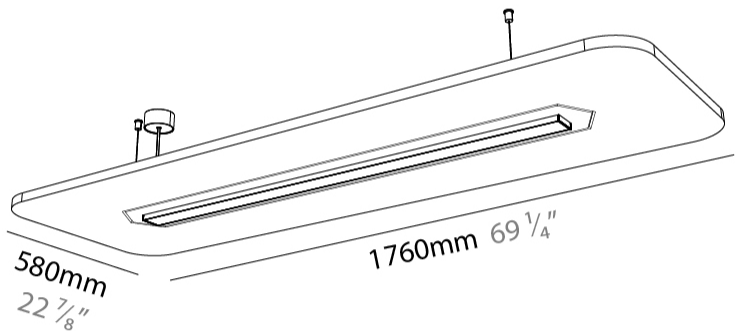

Diffuser: [PMMA - Opal / Clear / Microprism / Clear Microprism / Wallwash Double Asymmetric / Glare Control / Black Raster / Black Raster / Wallwash Left / Wallwash Right](#)

Fixture Finish: [SSR / BKV / CWI / CRY / HAB / UFT / ITA / RUA / FTG / MYG / LOD / PUS / FRO / FUP / KIA / POP / BLS / SPG / MEY / GOH / CHC / COM / ABZ / JAG / OBR / MOS / ROR](#)

Holder Finish: [SSR / BKV / CWI / CRY / HAB / LAG / UFT / ITA / RUA / RUR / MIC / FTG / MYG / TWT / LOD / PUS / FRO / FUP / KIA / POP / BLS / SPG / MEY / GOH / GUM / CHC / COM / ABZ / JAG](#)

Accent Finish: [OPL / MPM / CMP / BKR / WHR / GCL / WWR / WWL / WDA](#)

Acoustic Finish: [SFW / CYW / SEE / SYN / MTS / PMB / TTN / CYB / STO / DPE / BES / SHB / ARE / ANE / VRD / CRF](#)

Fixture Material: [Acoustic / Aluminum / PMMA](#)

Primary Material: [Acoustic](#)

Cable Details: [2000mm/78 3/4" or 6000mm/236 1/4" Cable, - Transparent](#)

ELECTRICAL

Lamp Type: LED
Input Wattage (W): 25.8
Total Output Wattage (W): 23.6
Dimming: [Non-dimming / DALI Dimming / MATTER Dimming](#)
Driver Included: No
Driver Location: Remote
Driver Class: Class 2
Input Voltage (V): 120 - 277
Upon Request: [0 - 10V Dimming / Phase Dimming](#)

LED

Color Temperature (°K): [2700 / 3000 / 3500 / 4000](#)
Max. Delivered Lumen (lm): Max 3694
Nominal Lumen (lm): Max 4280
CRI: >90 CRI
Lamp Life (hrs): 50000

OPTICAL

RATINGS AND CERTIFICATIONS

Certified By: Certified for North American Standards
IP rating: IP20