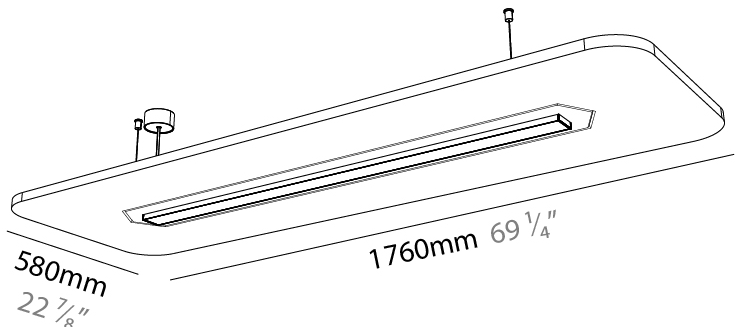

Diffuser: [PMMA - Opal / Clear / Microprism / Clear Microprism / Wallwash Double Asymmetric / Glare Control / Black Raster / Black Raster / Wallwash Left / Wallwash Right](#)

Fixture Finish: [SSR / BKV / CWI / CRY / HAB / UFT / ITA / RUA / FTG / MYG / LOD / PUS / FRO / FUP / KIA / POP / BLS / SPG / MEY / GOH / CHC / COM / ABZ / JAG / OBR / MOS / ROR](#)

Holder Finish: [SSR / BKV / CWI / CRY / HAB / LAG / UFT / ITA / RUA / RUR / MIC / FTG / MYG / TWT / LOD / PUS / FRO / FUP / KIA / POP / BLS / SPG / MEY / GOH / GUM / CHC / COM / ABZ / JAG](#)

Accent Finish: [OPL / MPM / CMP / BKR / WHR / GCL / WWR / WWL / WDA](#)

Acoustic Finish: [SFW / CYW / SEE / SYN / MTS / PMB / TTN / CYB / STO / DPE / BES / SHB / ARE / ANE / VRD / CRF](#)

Fixture Material: [Acoustic / Aluminum / PMMA](#)

Primary Material: [Acoustic](#)

Cable Details: [2000mm/78 3/4" or 6000mm/236 1/4" Cable, - Transparent](#)

ELECTRICAL

Lamp Type: LED
Input Wattage (W): 25.8
Total Output Wattage (W): 23.6
Dimming: [Non-dimming / DALI Dimming / MATTER Dimming](#)
Driver Included: No
Driver Location: Remote
Driver Class: Class 2
Input Voltage (V): 120 - 277
Upon Request: [0 - 10V Dimming / Phase Dimming](#)

LED

Color Temperature (°K): [2700 / 3000 / 3500 / 4000](#)
Max. Delivered Lumen (lm): Max 3694
Nominal Lumen (lm): Max 4280
CRI: >90 CRI
Lamp Life (hrs): 50000

OPTICAL

RATINGS AND CERTIFICATIONS

Certified By: Certified for North American Standards
IP rating: IP20