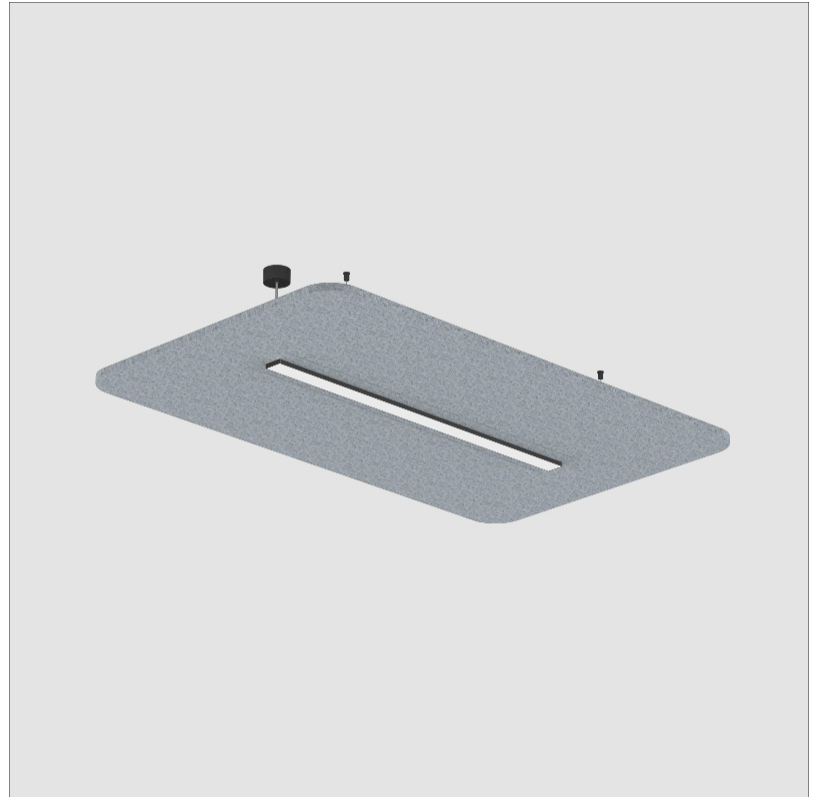

Holder Finish: [SSR / BKV / CWI / CRY / HAB / LAG / UFT / ITA / RUA / RUR / MIC / FTG / MYG / TWT / LOD / PUS / FRO / FUP / KIA / POP / BLS / SPG / MEY / GOH / GUM / CHC / COM / ABZ / JAG](#)

Accent Finish: [OPL / MPM / CMP / BKR / WHR / GCL / WWR / WWL / WDA](#)
Acoustic Finish: [SFW / CYW / SEE / SYN / MTS / PMB / TTN / CYB / STO / DPE / BES / SHB / ARE / ANE / VRD / CRF](#)

Fixture Material: [Acoustic / Aluminum / PMMA](#)

Primary Material: [Acoustic](#)

Cable Details: [2000mm/78 3/4" or 6000mm/236 1/4" Cable, - Transparent](#)

ELECTRICAL

Lamp Type: LED
Input Wattage (W): 47.3
Total Output Wattage (W): 42.7
Dimming: [Non-dimming / DALI Dimming / MATTER Dimming](#)
Driver Included: No
Driver Location: Remote
Driver Class: Class 2
Input Voltage (V): 120 - 277
Upon Request: [0 - 10V Dimming / Phase Dimming](#)

LED

Color Temperature (°K): [2700 / 3000 / 3500 / 4000](#)
Max. Delivered Lumen (lm): Max 6567
Nominal Lumen (lm): Max 7840
CRI: >90 CRI
Lamp Life (hrs): 50000

OPTICAL

RATINGS AND CERTIFICATIONS

Certified By: Certified for North American Standards

IP Rating: [IP20](#) © 2026, T 1800-388-3382, F 416-247-9319, www.zaneen.com

Available for International specifications by adding 'INT' at the end of the existing Model #. For assistance on 'custom' specifications, contact zteam@zaneen.com. In a constant effort to supply the best product, we reserve the right to change specifications or materials without notice. The most recent specification sheets are found at zaneen.com