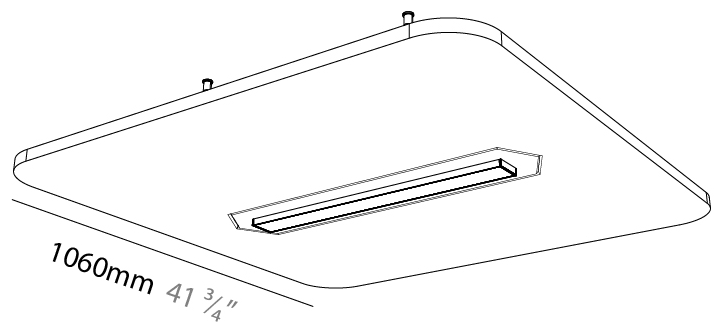

Diffuser: [PMMA - Opal / Clear / Microprism / Clear Microprism / Wallwash Double Asymmetric / Glare Control / Black Raster / Black Raster / Wallwash Left / Wallwash Right](#)

Fixture Finish: [SSR / BKV / CWI / CRY / HAB / UFT / ITA / RUA / FTG / MYG / LOD / PUS / FRO / FUP / KIA / POP / BLS / SPG / MEY / GOH / CHC / COM / ABZ / JAG / OBR / MOS / ROR](#)

Holder Finish: [SSR / BKV / CWI / CRY / HAB / LAG / UFT / ITA / RUA / RUR / MIC / FTG / MYG / TWT / LOD / PUS / FRO / FUP / KIA / POP / BLS / SPG / MEY / GOH / GUM / CHC / COM / ABZ / JAG](#)

Accent Finish: [OPL / MPM / CMP / BKR / WHR / GCL / WWR / WWL / WDA](#)

Acoustic Finish: [SFW / CYW / SEE / SYN / MTS / PMB / TTN / CYB / STO / DPE / BES / SHB / ARE / ANE / VRD / CRF](#)

Fixture Material: [Acoustic / Aluminum / PMMA](#)

Primary Material: [Acoustic](#)

Cable Details: [2000mm/78 3/4" or 6000mm/236 1/4" Cable, - Transparent](#)

ELECTRICAL

Lamp Type: LED
Input Wattage (W): 21.5
Total Output Wattage (W): 20
Dimming: [Non-dimming / DALI Dimming / MATTER Dimming](#)
Driver Included: No
Driver Location: Remote
Driver Class: Class 2
Input Voltage (V): 120 - 277
Upon Request: [0 - 10V Dimming / Phase Dimming](#)

LED

Color Temperature (°K): [2700 / 3000 / 3500 / 4000](#)
Max. Delivered Lumen (lm): Max 2993
Nominal Lumen (lm): Max 3560
CRI: >90 CRI
Lamp Life (hrs): 50000

OPTICAL

RATINGS AND CERTIFICATIONS

Certified By: Certified for North American Standards
IP rating: IP20

PROJECT
TYPE
SPECIFIER
QUANTITY
DATE