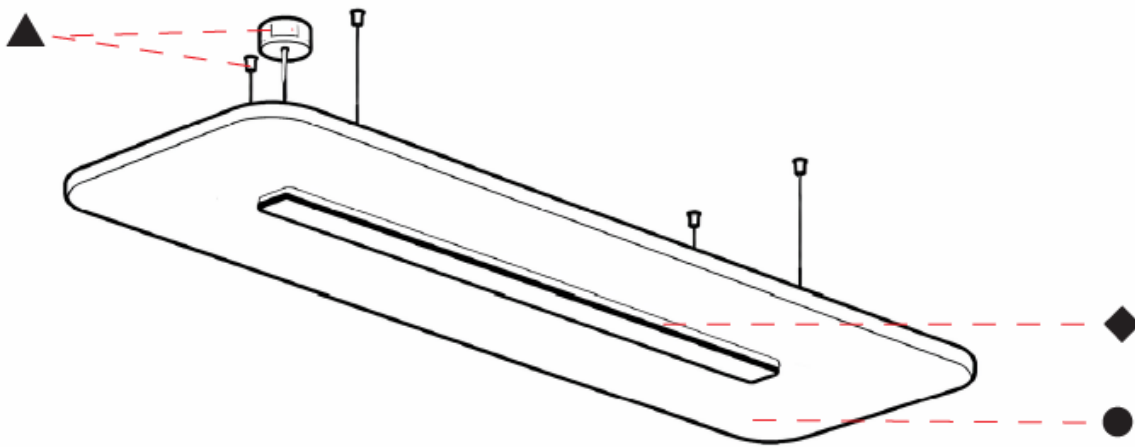

SERENII SUSPENSION

A3001157-

PROJECT	_____
TYPE	_____
SPECIFIER	_____
QUANTITY	_____
DATE	_____

A