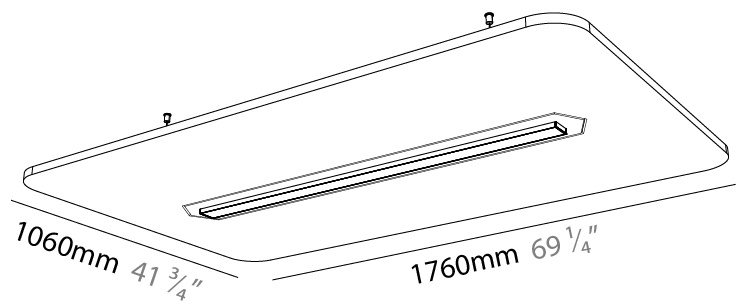

Holder Finish: [SSR / BKV / CWI / CRY / HAB / LAG / UFT / ITA / RUA / RUR / MIC / FTG / MYG / TWT / LOD / PUS / FRO / FUP / KIA / POP / BLS / SPG / MEY / GOH / GUM / CHC / COM / ABZ / JAG](#)

Accent Finish: [OPL / MPM / CMP / BKR / WHR / GCL / WWR / WWL / WDA](#)
Acoustic Finish: [SFW / CYW / SEE / SYN / MTS / PMB / TTN / CYB / STO / DPE / BES / SHB / ARE / ANE / VRD / CRF](#)

Fixture Material: [Acoustic / Aluminum / PMMA](#)

Primary Material: [Acoustic](#)

Cable Details: [2000mm/78 3/4" or 6000mm/236 1/4" Cable, - Transparent](#)

ELECTRICAL

Lamp Type: LED
Input Wattage (W): 47.3
Total Output Wattage (W): 42.7
Dimming: [Non-dimming / DALI Dimming / MATTER Dimming](#)
Driver Included: No
Driver Location: Remote
Driver Class: Class 2
Input Voltage (V): 120 - 277
Upon Request: [0 - 10V Dimming / Phase Dimming](#)

LED

Color Temperature (°K): [2700 / 3000 / 3500 / 4000](#)
Max. Delivered Lumen (lm): Max 6567
Nominal Lumen (lm): Max 7840
CRI: >90 CRI
Lamp Life (hrs): 50000

OPTICAL

RATINGS AND CERTIFICATIONS

Certified By: Certified for North American Standards

IP Rating: [IP20](#) © 2026, T 1800-388-3382, F 416-247-9319, www.zaneen.com

Available for International specifications by adding 'INT' at the end of the existing Model #. For assistance on 'custom' specifications, contact zteam@zaneen.com. In a constant effort to supply the best product, we reserve the right to change specifications or materials without notice. The most recent specification sheets are found at zaneen.com