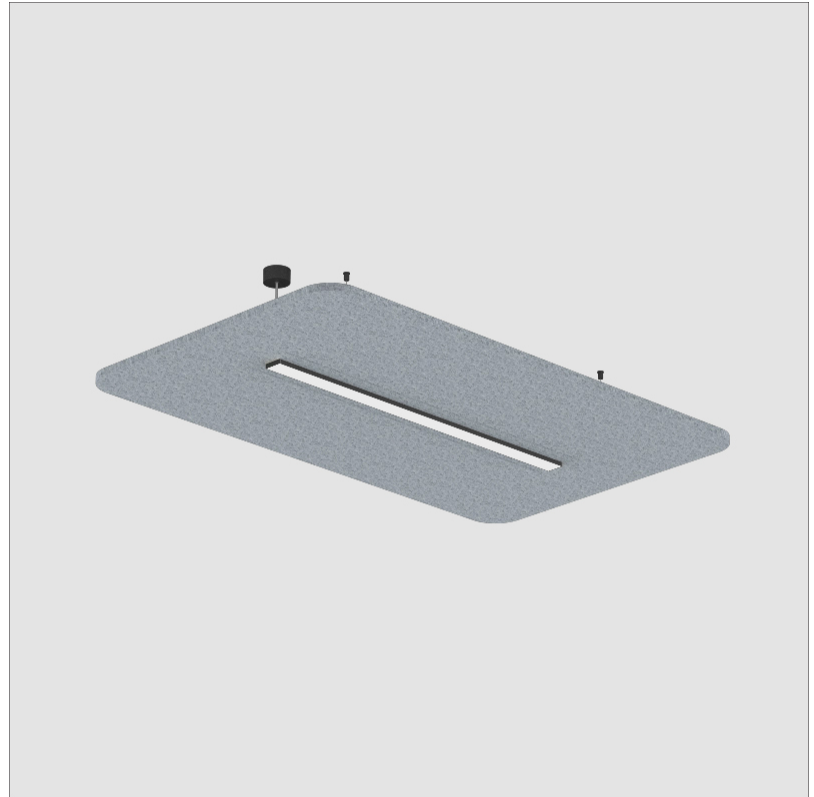

Diffuser: [PMMA - Opal / Clear / Microprism / Clear Microprism / Wallwash Double Asymmetric / Glare Control / Black Raster / Black Raster / Wallwash Left / Wallwash Right](#)

Fixture Finish: [SSR / BKV / CWI / CRY / HAB / UFT / ITA / RUA / FTG / MYG / LOD / PUS / FRO / FUP / KIA / POP / BLS / SPG / MEY / GOH / CHC / COM / ABZ / JAG / OBR / MOS / ROR](#)

Holder Finish: [SSR / BKV / CWI / CRY / HAB / LAG / UFT / ITA / RUA / RUR / MIC / FTG / MYG / TWT / LOD / PUS / FRO / FUP / KIA / POP / BLS / SPG / MEY / GOH / GUM / CHC / COM / ABZ / JAG](#)

Accent Finish: [OPL / MPM / CMP / BKR / WHR / GCL / WWR / WWL / WDA](#)

Acoustic Finish: [SFW / CYW / SEE / SYN / MTS / PMB / TTN / CYB / STO / DPE / BES / SHB / ARE / ANE / VRD / CRF](#)

Fixture Material: [Acoustic / Aluminum / PMMA](#)

Primary Material: [Acoustic](#)

Cable Details: [2000mm/78 3/4" or 6000mm/236 1/4" Cable, - Transparent](#)

ELECTRICAL

Lamp Type: LED
Input Wattage (W): 25.8
Total Output Wattage (W): 23.6
Dimming: [Non-dimming / DALI Dimming / MATTER Dimming](#)
Driver Included: No
Driver Location: Remote
Driver Class: Class 2
Input Voltage (V): 120 - 277
Upon Request: [0 - 10V Dimming / Phase Dimming](#)

LED

Color Temperature (°K): [2700 / 3000 / 3500 / 4000](#)
Max. Delivered Lumen (lm): Max 3694
Nominal Lumen (lm): Max 4280
CRI: >90 CRI
Lamp Life (hrs): 50000

OPTICAL

RATINGS AND CERTIFICATIONS

Certified By: [Certified for North American Standards](#)
IP rating: [IP20](#)