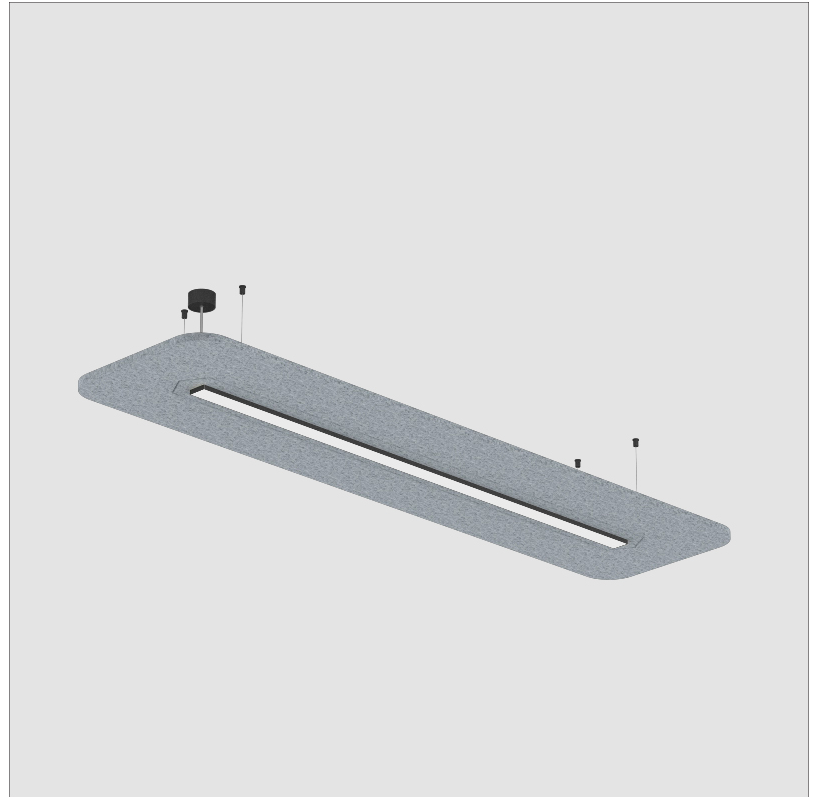

Holder Finish: [SSR / BKV / CWI / CRY / HAB / LAG / UFT / ITA / RUA / RUR / MIC / FTG / MYG / TWT / LOD / PUS / FRO / FUP / KIA / POP / BLS / SPG / MEY / GOH / GUM / CHC / COM / ABZ / JAG](#)

Accent Finish: [OPL / MPM / CMP / BKR / WHR / GCL / WWR / WWL / WDA](#)

Acoustic Finish: [SFW / CYW / SEE / SYN / MTS / PMB / TTN / CYB / STO / DPE / BES / SHB / ARE / ANE / VRD / CRF](#)

Fixture Material: [Acoustic / Aluminum / PMMA](#)

Primary Material: [Acoustic](#)

Cable Details: [2000mm/78 3/4" or 6000mm/236 1/4" Cable, - Transparent](#)

ELECTRICAL

Lamp Type: LED
Input Wattage (W): 38.7
Total Output Wattage (W): 35.5
Dimming: [Non-dimming / DALI Dimming / MATTER Dimming](#)
Driver Included: No
Driver Location: Remote
Driver Class: Class 2
Input Voltage (V): 120 - 277
Upon Request: [0 - 10V Dimming / Phase Dimming](#)

LED

Color Temperature (°K): [2700 / 3000 / 3500 / 4000](#)
Max. Delivered Lumen (lm): Max 5540
Nominal Lumen (lm): Max 6420
CRI: >90 CRI
Lamp Life (hrs): 50000

OPTICAL

RATINGS AND CERTIFICATIONS

Certified By: Certified for North American Standards

© 2026, T 1800-388-3382, F 416-247-9319, www.zaneen.com

Available for International specifications by adding 'INT' at the end of the existing Model #. For assistance on 'custom' specifications, contact zteam@zaneen.com. In a constant effort to supply the best product, we reserve the right to change specifications or materials without notice. The most recent specification sheets are found at zaneen.com