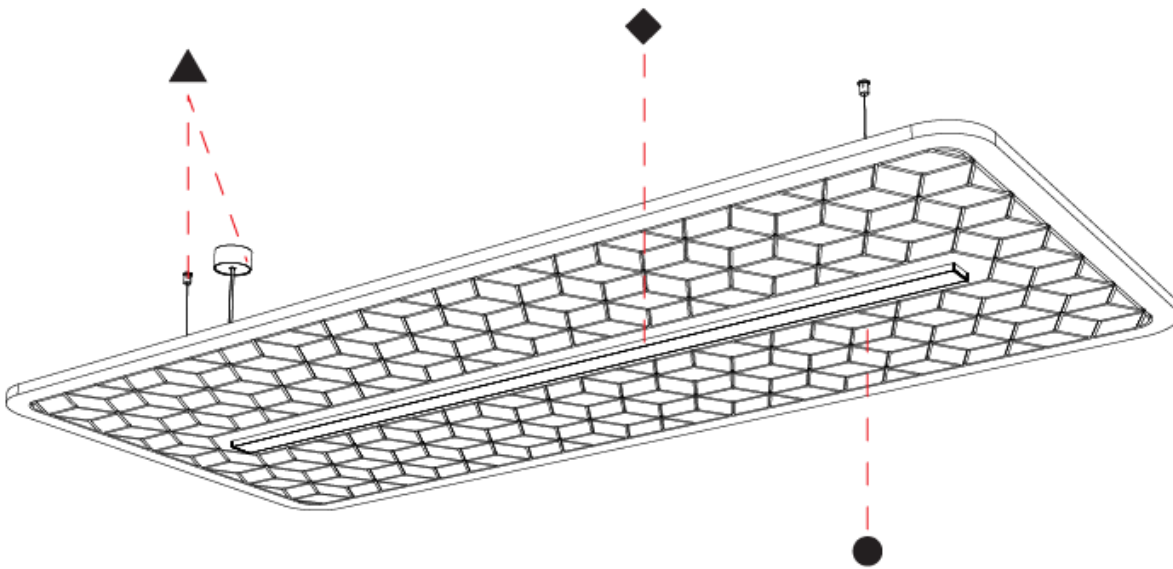

SERENII SUSPENSION

A3001173-

PROJECT	_____
TYPE	_____
SPECIFIER	_____
QUANTITY	_____
DATE	_____