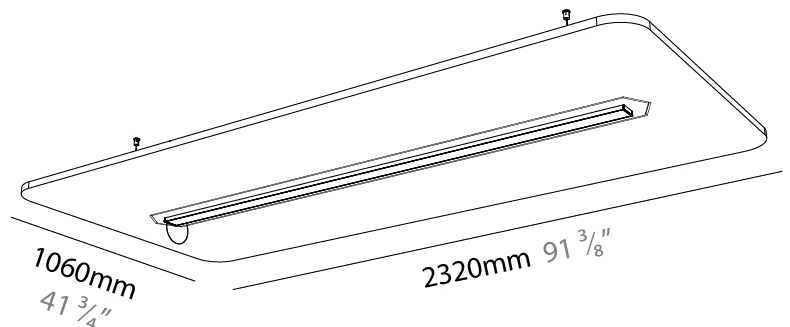

Holder Finish: [SSR / BKV / CWI / CRY / HAB / LAG / UFT / ITA / RUA / RUR / MIC / FTG / MYG / TWT / LOD / PUS / FRO / FUP / KIA / POP / BLS / SPG / MEY / GOH / GUM / CHC / COM / ABZ / JAG](#)

Accent Finish: [OPL / MPM / CMP / BKR / WHR / GCL / WWR / WWL / WDA](#)

Acoustic Finish: [SFW / CYW / SEE / SYN / MTS / PMB / TTN / CYB / STO / DPE / BES / SHB / ARE / ANE / VRD / CRF](#)

Fixture Material: [Acoustic / Aluminum / PMMA](#)

Primary Material: [Acoustic](#)

Cable Details: [2000mm/78 3/4" or 6000mm/236 1/4" Cable, - Transparent](#)

ELECTRICAL

Lamp Type: LED
Input Wattage (W): 73.1
Total Output Wattage (W): 66.3
Dimming: [Non-dimming / DALI Dimming / MATTER Dimming](#)
Driver Included: No
Driver Location: Remote
Driver Class: Class 2
Input Voltage (V): 120 - 277
Upon Request: [0 - 10V Dimming / Phase Dimming](#)

LED

Color Temperature (°K): [2700 / 3000 / 3500 / 4000](#)
Max. Delivered Lumen (lm): Max 10140
Nominal Lumen (lm): Max 12120
CRI: >90 CRI
Lamp Life (hrs): 50000

OPTICAL

RATINGS AND CERTIFICATIONS

Certified By: Certified for North American Standards

© 2026, T 1800-388-3382, F 416-247-9319, www.zaneen.com

Available for International specifications by adding 'INT' at the end of the existing Model #. For assistance on 'custom' specifications, contact zteam@zaneen.com. In a constant effort to supply the best product, we reserve the right to change specifications or materials without notice. The most recent specification sheets are found at zaneen.com

PROJECT
TYPE
SPECIFIER
QUANTITY
DATE