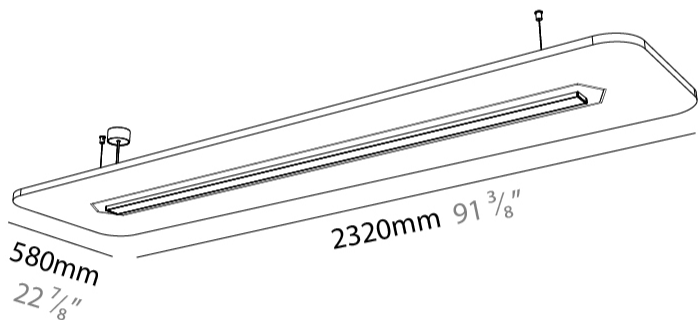

Holder Finish: [SSR / BKV / CWI / CRY / HAB / LAG / UFT / ITA / RUA / RUR / MIC / FTG / MYG / TWT / LOD / PUS / FRO / FUP / KIA / POP / BLS / SPG / MEY / GOH / GUM / CHC / COM / ABZ / JAG](#)

Accent Finish: [OPL / MPM / CMP / BKR / WHR / GCL / WWR / WWL / WDA](#)

Acoustic Finish: [SFW / CYW / SEE / SYN / MTS / PMB / TTN / CYB / STO / DPE / BES / SHB / ARE / ANE / VRD / CRF](#)

Fixture Material: [Acoustic / Aluminum / PMMA](#)

Primary Material: [Acoustic](#)

Cable Details: [2000mm/78 3/4" or 6000mm/236 1/4" Cable, - Transparent](#)

ELECTRICAL

Lamp Type: LED
Input Wattage (W): 38.7
Total Output Wattage (W): 35.5
Dimming: [Non-dimming / DALI Dimming / MATTER Dimming](#)
Driver Included: No
Driver Location: Remote
Driver Class: Class 2
Input Voltage (V): 120 - 277
Upon Request: [0 - 10V Dimming / Phase Dimming](#)

LED

Color Temperature (°K): [2700 / 3000 / 3500 / 4000](#)
Max. Delivered Lumen (lm): Max 5540
Nominal Lumen (lm): Max 6420
CRI: >90 CRI
Lamp Life (hrs): 50000

OPTICAL

RATINGS AND CERTIFICATIONS

Certified By: Certified for North American Standards

© 2026, T 1800-388-3382, F 416-247-9319, www.zaneen.com

Available for International specifications by adding 'INT' at the end of the existing Model #. For assistance on 'custom' specifications, contact zteam@zaneen.com. In a constant effort to supply the best product, we reserve the right to change specifications or materials without notice. The most recent specification sheets are found at zaneen.com