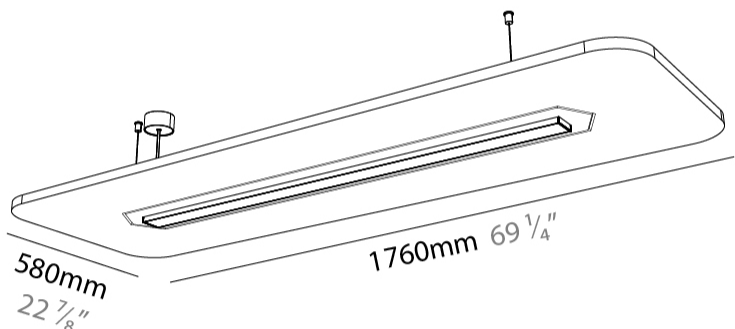

Diffuser: [PMMA - Opal / Clear / Microprism / Clear Microprism / Wallwash Double Asymmetric / Glare Control / Black Raster / Black Raster / Wallwash Left / Wallwash Right](#)

Fixture Finish: [SSR / BKV / CWI / CRY / HAB / UFT / ITA / RUA / FTG / MYG / LOD / PUS / FRO / FUP / KIA / POP / BLS / SPG / MEY / GOH / CHC / COM / ABZ / JAG / OBR / MOS / ROR](#)

Holder Finish: [SSR / BKV / CWI / CRY / HAB / LAG / UFT / ITA / RUA / RUR / MIC / FTG / MYG / TWT / LOD / PUS / FRO / FUP / KIA / POP / BLS / SPG / MEY / GOH / GUM / CHC / COM / ABZ / JAG](#)

Accent Finish: [OPL / MPM / CMP / BKR / WHR / GCL / WWR / WWL / WDA](#)

Acoustic Finish: [SFW / CYW / SEE / SYN / MTS / PMB / TTN / CYB / STO / DPE / BES / SHB / ARE / ANE / VRD / CRF](#)

Fixture Material: [Acoustic / Aluminum / PMMA](#)

Primary Material: [Acoustic](#)

Cable Details: [2000mm/78 3/4" or 6000mm/236 1/4" Cable, - Transparent](#)

ELECTRICAL

Lamp Type: LED
Input Wattage (W): 25.8
Total Output Wattage (W): 23.6
Dimming: [Non-dimming / DALI Dimming / MATTER Dimming](#)
Driver Included: No
Driver Location: Remote
Driver Class: Class 2
Input Voltage (V): 120 - 277
Upon Request: [0 - 10V Dimming / Phase Dimming](#)

LED

Color Temperature (°K): [2700 / 3000 / 3500 / 4000](#)
Max. Delivered Lumen (lm): Max 3694
Nominal Lumen (lm): Max 4280
CRI: >90 CRI
Lamp Life (hrs): 50000

OPTICAL

RATINGS AND CERTIFICATIONS

Certified By: Certified for North American Standards
IP rating: IP20