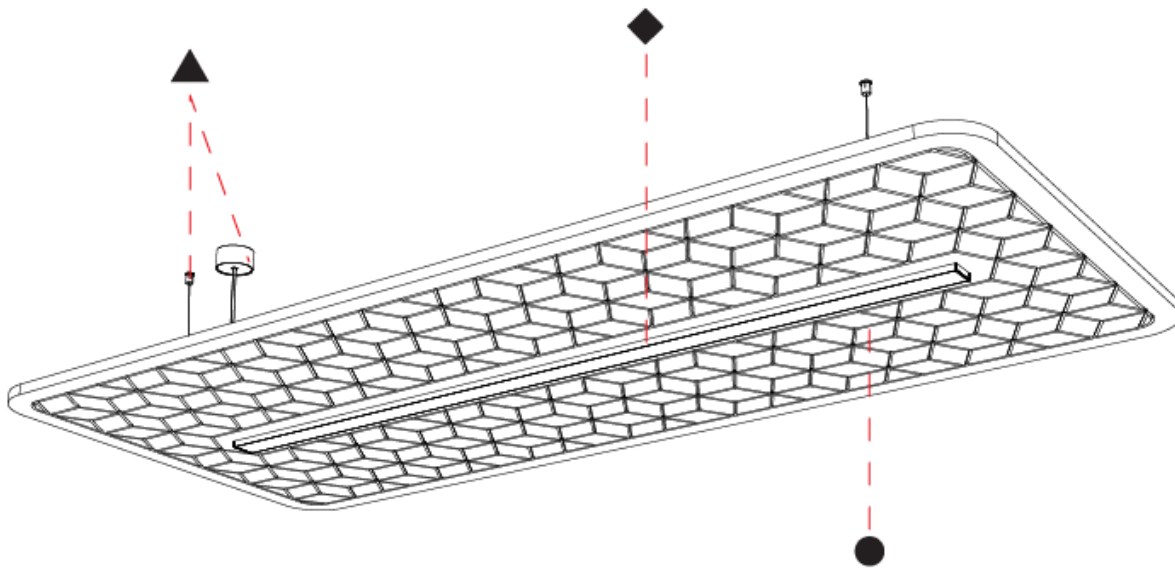

SERENII SUSPENSION

A3001173-

PROJECT	_____
TYPE	_____
SPECIFIER	_____
QUANTITY	_____
DATE	_____

A