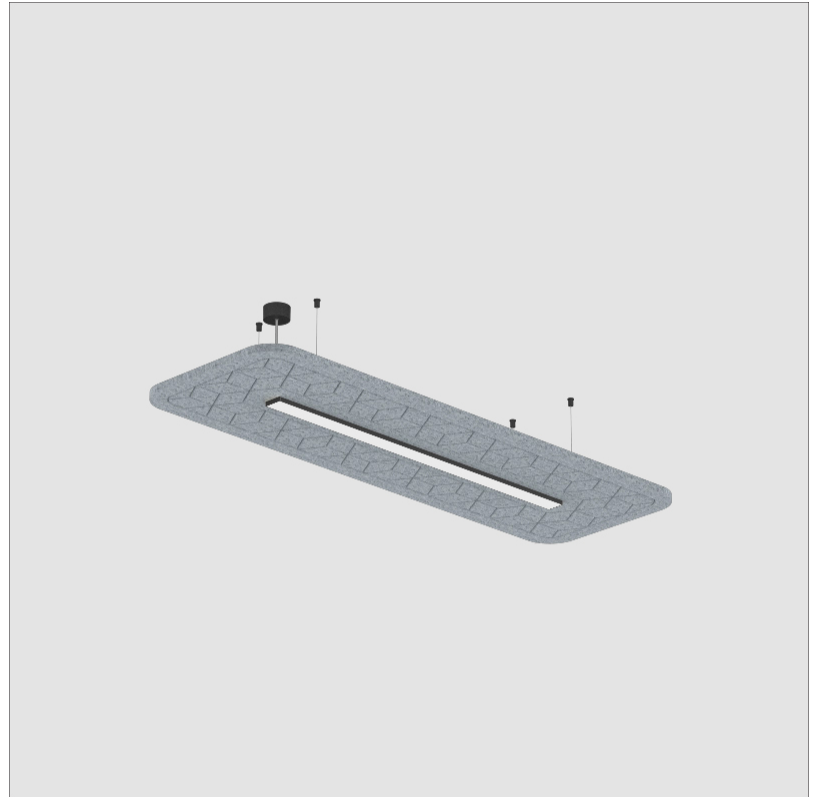

Diffuser: [PMMA - Opal / Clear / Microprism / Clear Microprism / Wallwash Double Asymmetric / Glare Control / Black Raster / Black Raster / Wallwash Left / Wallwash Right](#)

Fixture Finish: [SSR / BKV / CWI / CRY / HAB / UFT / ITA / RUA / FTG / MYG / LOD / PUS / FRO / FUP / KIA / POP / BLS / SPG / MEY / GOH / CHC / COM / ABZ / JAG / OBR / MOS / ROR](#)

Holder Finish: [SSR / BKV / CWI / CRY / HAB / LAG / UFT / ITA / RUA / RUR / MIC / FTG / MYG / TWT / LOD / PUS / FRO / FUP / KIA / POP / BLS / SPG / MEY / GOH / GUM / CHC / COM / ABZ / JAG](#)

Accent Finish: [OPL / MPM / CMP / BKR / WHR / GCL / WWR / WWL / WDA](#)

Acoustic Finish: [SFW / CYW / SEE / SYN / MTS / PMB / TTN / CYB / STO / DPE / BES / SHB / ARE / ANE / VRD / CRF](#)

Fixture Material: [Acoustic / Aluminum / PMMA](#)

Primary Material: [Acoustic](#)

Cable Details: [2000mm/78 3/4" or 6000mm/236 1/4" Cable, - Transparent](#)

ELECTRICAL

Lamp Type: LED
Input Wattage (W): 25.8
Total Output Wattage (W): 23.6
Dimming: [Non-dimming / DALI Dimming / MATTER Dimming](#)
Driver Included: No
Driver Location: Remote
Driver Class: Class 2
Input Voltage (V): 120 - 277
Upon Request: [0 - 10V Dimming / Phase Dimming](#)

LED

Color Temperature (°K): [2700 / 3000 / 3500 / 4000](#)
Max. Delivered Lumen (lm): Max 3694
Nominal Lumen (lm): Max 4280
CRI: >90 CRI
Lamp Life (hrs): 50000

OPTICAL

RATINGS AND CERTIFICATIONS

Certified By: [Certified for North American Standards](#)
IP rating: IP20