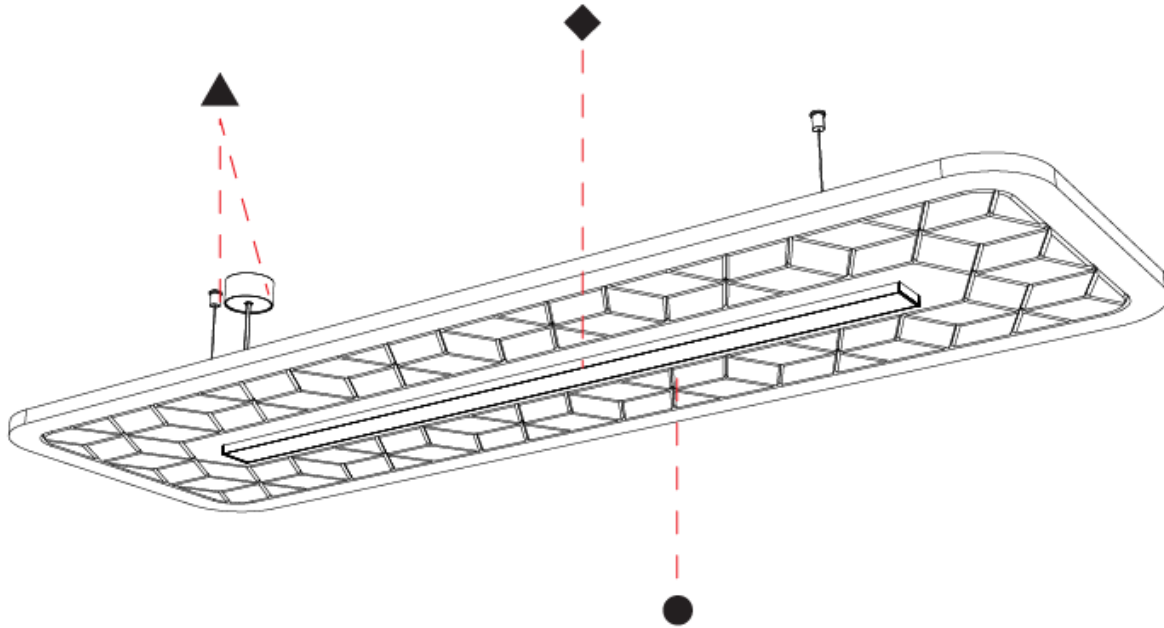

SERENII SUSPENSION

A3001167-

PROJECT	_____
TYPE	_____
SPECIFIER	_____
QUANTITY	_____
DATE	_____