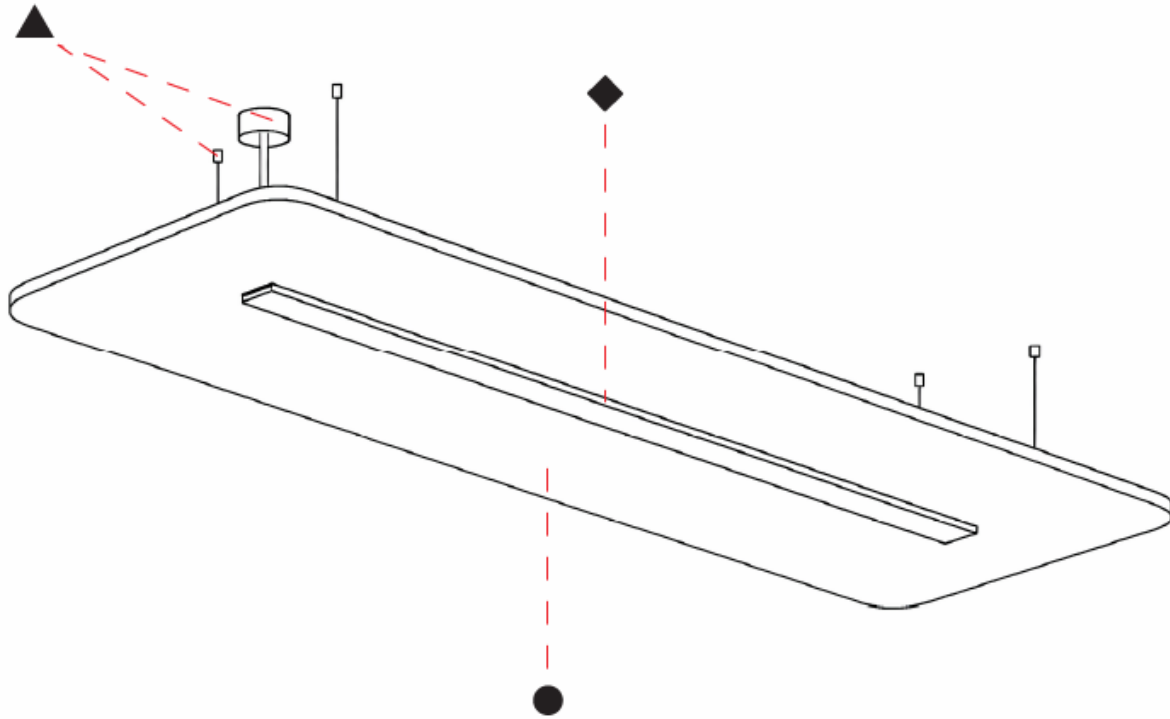

SERENII SUSPENSION

A3001163-

PROJECT	_____
TYPE	_____
SPECIFIER	_____
QUANTITY	_____
DATE	_____

A