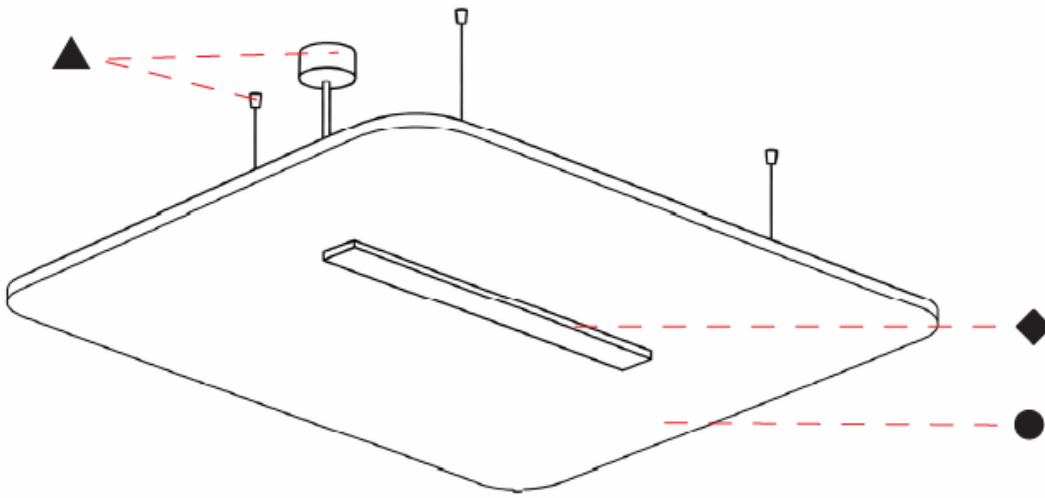

SERENII SUSPENSION

A3001156-

PROJECT _____

TYPE _____

SPECIFIER _____

QUANTITY _____

DATE _____