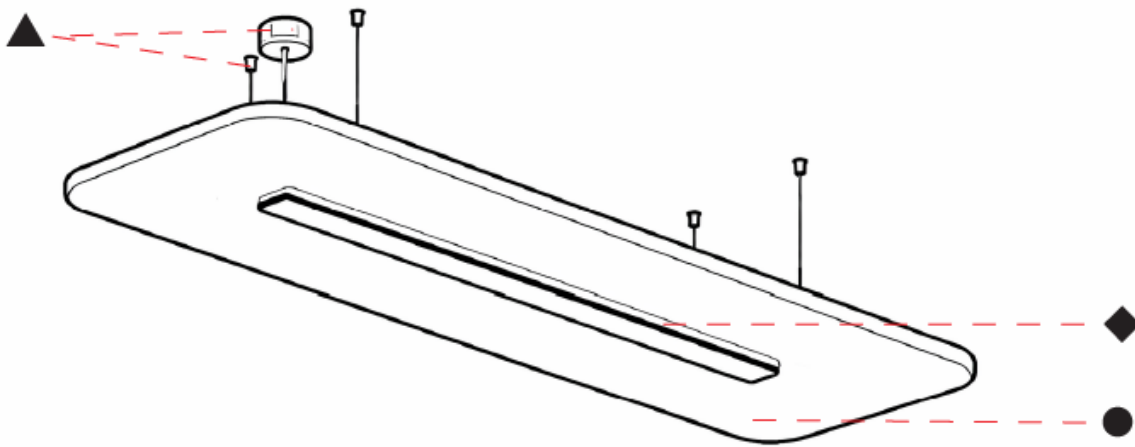

SERENII SUSPENSION

A3001158-

PROJECT	_____
TYPE	_____
SPECIFIER	_____
QUANTITY	_____
DATE	_____

A