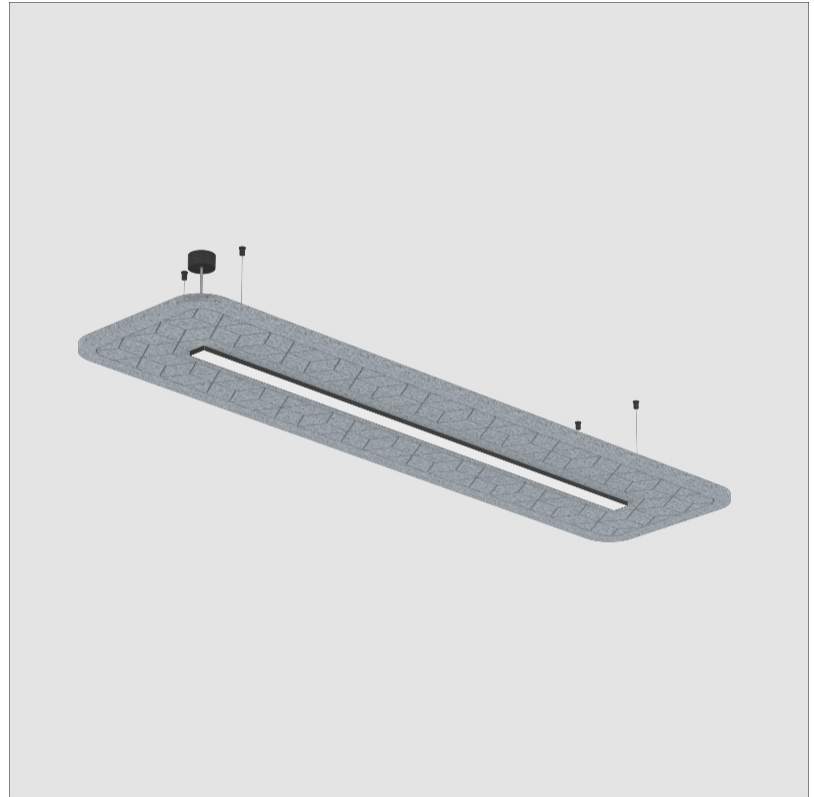

Diffuser: [PMMA - Opal / Clear / Microprism / Clear Microprism / Wallwash Double Asymmetric / Glare Control / Black Raster / Black Raster / Wallwash Left / Wallwash Right](#)

Fixture Finish: [SSR / BKV / CWI / CRY / HAB / UFT / ITA / RUA / FTG / MYG / LOD / PUS / FRO / FUP / KIA / POP / BLS / SPG / MEY / GOH / CHC / COM / ABZ / JAG / OBR / MOS / ROR](#)

Holder Finish: [SSR / BKV / CWI / CRY / HAB / LAG / UFT / ITA / RUA / RUR / MIC / FTG / MYG / TWT / LOD / PUS / FRO / FUP / KIA / POP / BLS / SPG / MEY / GOH / GUM / CHC / COM / ABZ / JAG](#)

Accent Finish: [OPL / MPM / CMP / BKR / WHR / GCL / WWR / WWL / WDA](#)

Acoustic Finish: [SFW / CYW / SEE / SYN / MTS / PMB / TTN / CYB / STO / DPE / BES / SHB / ARE / ANE / VRD / CRF](#)

Fixture Material: [Acoustic / Aluminum / PMMA](#)

Primary Material: [Acoustic](#)

Cable Details: [2000mm/78 3/4" or 6000mm/236 1/4" Cable, - Transparent](#)

ELECTRICAL

Lamp Type: LED
Input Wattage (W): 73.1
Total Output Wattage (W): 66.3
Dimming: [Non-dimming / DALI Dimming / MATTER Dimming](#)
Driver Included: No
Driver Location: Remote
Driver Class: Class 2
Input Voltage (V): 120 - 277
Upon Request: [0 - 10V Dimming / Phase Dimming](#)

LED

Color Temperature (°K): [2700 / 3000 / 3500 / 4000](#)
Max. Delivered Lumen (lm): Max 10140
Nominal Lumen (lm): Max 12120
CRI: >90 CRI
Lamp Life (hrs): 50000

OPTICAL

RATINGS AND CERTIFICATIONS

Certified By: [Certified for North American Standards](#)
IP rating: IP20