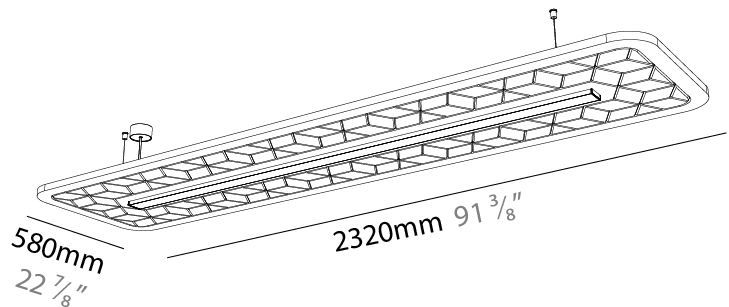

Diffuser: [PMMA - Opal / Clear / Microprism / Clear Microprism / Wallwash Double Asymmetric / Glare Control / Black Raster / Black Raster / Wallwash Left / Wallwash Right](#)

Fixture Finish: [SSR / BKV / CWI / CRY / HAB / UFT / ITA / RUA / FTG / MYG / LOD / PUS / FRO / FUP / KIA / POP / BLS / SPG / MEY / GOH / CHC / COM / ABZ / JAG / OBR / MOS / ROR](#)

Holder Finish: [SSR / BKV / CWI / CRY / HAB / LAG / UFT / ITA / RUA / RUR / MIC / FTG / MYG / TWT / LOD / PUS / FRO / FUP / KIA / POP / BLS / SPG / MEY / GOH / GUM / CHC / COM / ABZ / JAG](#)

Accent Finish: [OPL / MPM / CMP / BKR / WHR / GCL / WWR / WWL / WDA](#)

Acoustic Finish: [SFW / CYW / SEE / SYN / MTS / PMB / TTN / CYB / STO / DPE / BES / SHB / ARE / ANE / VRD / CRF](#)

Fixture Material: [Acoustic / Aluminum / PMMA](#)

Primary Material: [Acoustic](#)

Cable Details: [2000mm/78 3/4" or 6000mm/236 1/4" Cable, - Transparent](#)

ELECTRICAL

Lamp Type: LED
Input Wattage (W): 73.1
Total Output Wattage (W): 66.3
Dimming: [Non-dimming / DALI Dimming / MATTER Dimming](#)
Driver Included: No
Driver Location: Remote
Driver Class: Class 2
Input Voltage (V): 120 - 277
Upon Request: [0 - 10V Dimming / Phase Dimming](#)

LED

Color Temperature (°K): [2700 / 3000 / 3500 / 4000](#)
Max. Delivered Lumen (lm): Max 10140
Nominal Lumen (lm): Max 12120
CRI: >90 CRI
Lamp Life (hrs): 50000

OPTICAL

RATINGS AND CERTIFICATIONS

Certified By: [Certified for North American Standards](#)
IP rating: IP20