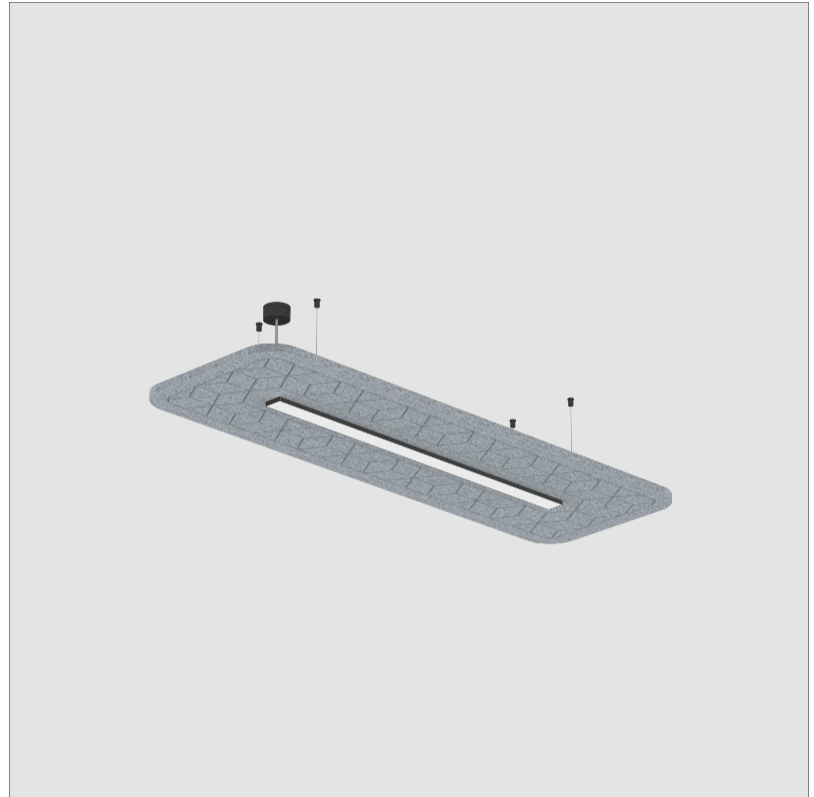

Diffuser: [PMMA - Opal / Clear / Microprism / Clear Microprism / Wallwash Double Asymmetric / Glare Control / Black Raster / Black Raster / Wallwash Left / Wallwash Right](#)

Fixture Finish: [SSR / BKV / CWI / CRY / HAB / UFT / ITA / RUA / FTG / MYG / LOD / PUS / FRO / FUP / KIA / POP / BLS / SPG / MEY / GOH / CHC / COM / ABZ / JAG / OBR / MOS / ROR](#)

Holder Finish: [SSR / BKV / CWI / CRY / HAB / LAG / UFT / ITA / RUA / RUR / MIC / FTG / MYG / TWT / LOD / PUS / FRO / FUP / KIA / POP / BLS / SPG / MEY / GOH / GUM / CHC / COM / ABZ / JAG](#)

Accent Finish: [OPL / MPM / CMP / BKR / WHR / GCL / WWR / WWL / WDA](#)

Acoustic Finish: [SFW / CYW / SEE / SYN / MTS / PMB / TTN / CYB / STO / DPE / BES / SHB / ARE / ANE / VRD / CRF](#)

Fixture Material: [Acoustic / Aluminum / PMMA](#)

Primary Material: [Acoustic](#)

Cable Details: [2000mm/78 3/4" or 6000mm/236 1/4" Cable, - Transparent](#)

ELECTRICAL

Lamp Type: LED
Input Wattage (W): 25.8
Total Output Wattage (W): 23.6
Dimming: [Non-dimming / DALI Dimming / MATTER Dimming](#)
Driver Included: No
Driver Location: Remote
Driver Class: Class 2
Input Voltage (V): 120 - 277
Upon Request: [0 - 10V Dimming / Phase Dimming](#)

LED

Color Temperature (°K): [2700 / 3000 / 3500 / 4000](#)
Max. Delivered Lumen (lm): Max 3694
Nominal Lumen (lm): Max 4280
CRI: >90 CRI
Lamp Life (hrs): 50000

OPTICAL

RATINGS AND CERTIFICATIONS

Certified By: Certified for North American Standards
IP rating: IP20