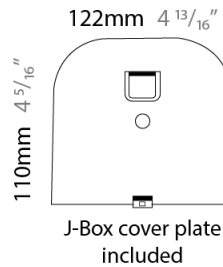

PROJECT	_____
TYPE	_____
SPECIFIER	_____
QUANTITY	_____
DATE	_____

SESTESSA SURFACE

D33009

base number

1. To build a product code in our configurator select the specify button on the base model # product page
2. To build a manual product code on this datasheet choose from the options listed below in blue font and add the suffix to the base model #

GENERAL

Series: Sestessa
Brand: Cini & Nils
Division: Design
Mounting Type: Surface
Mounting Location: Wall
Subcategory: Ambient

PHYSICAL

Length (mm): 240
Length (in): 9 7/16
Height (mm): 90
Height (in): 3 9/16
Extension (mm): 175
Extension (in): 6 7/8
Light Distribution: Indirect
Weight (kg): 1.0
Weight (lbs): 2.2
Fixture Finish: WHI
Fixture Material: Aluminum

ELECTRICAL

Lamp Type: LED
Total Output Wattage (W): 20
Dimming: Tri-Mode (Non-Dimming and Phase Dimming (120Vac only) and 0-10V Dimming)
Driver Included: Yes
Driver Location: Integrated
Driver Type: Constant Current - Universal
Driver Class: Class 2
Input Voltage (V): 120 - 277
Constant Current (MA): 500

LED

Number of LEDs: 1
Color Temperature (°K): 2800
Nominal Lumen (lm): 1300
CRI: >95 CRI
Lamp Life (hrs): 50000

OPTICAL

RATINGS AND CERTIFICATIONS

Certified By: Certified for North American Standards
IP rating: IP20