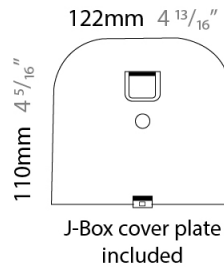

SESTESSA SURFACE

D33008

base number

PROJECT	
TYPE	
SPECIFIER	
QUANTITY	
DATE	

1. To build a product code in our configurator select the specify button on the base model # product page
2. To build a manual product code on this datasheet choose from the options listed below in blue font and add the suffix to the base model #

GENERAL

Series: Sestessa
Partner: Cini & Nils
Division: Design
Installation: Surface
Product Type: Wall Surface
Mounting Location: Wall
Light Distribution: Indirect

PHYSICAL

Length (mm): 240
Length (in): 9 ⁷/₁₆"
Width (mm): 50
Width (in): 1 ¹⁵/₁₆"
Height (mm): 90
Height (in): 3 ⁹/₁₆"
Extension (mm): 175
Extension (in): 6 ⁷/₈"
Weight (kg): 1.0
Weight (lbs): 2.2
Fixture Finish: WHI
Fixture Material: Aluminum

ELECTRICAL

Lamp Type: LED
Total Output Wattage (W): 20
Dimming: Tri-Mode (Non-Dimming and Phase Dimming (120Vac only) and 0-10V Dimming)
Driver Included: Yes
Driver Location: Integrated
Driver Type: Constant Current - Universal
Driver Class: Class 2
Input Voltage (V): 120 - 277
Constant Current (MA): 500

LED

Number of LEDs: 1
Color Temperature (°K): 2800
Nominal Lumen (lm): 1700
CRI: >80 CRI
Efficiency (%): 99.4
Lamp Life (hrs): 50000

OPTICAL

RATINGS AND CERTIFICATIONS

Certified By: Certified for North American Standards
IP rating: IP20