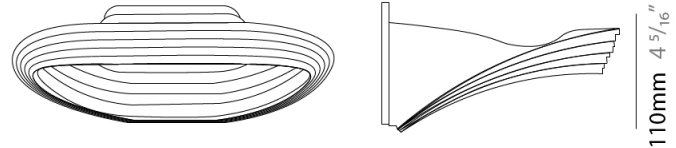

SESTESSA SURFACE

D33004

base number

PROJECT	
TYPE	
SPECIFIER	
QUANTITY	
DATE	

1. To build a product code in our configurator select the specify button on the base model # product page
2. To build a manual product code on this datasheet choose from the options listed below in blue font and add the suffix to the base model #

GENERAL

Series: Sestessa
Partner: Cini & Nils
Division: Design
Installation: Surface
Product Type: Wall Surface
Mounting Location: Wall
Light Distribution: Indirect

PHYSICAL

Length (mm): 330
Length (in): 13
Height (mm): 110
Height (in): 4 ⁵/₁₆
Extension (mm): 240
Extension (in): 9 ⁷/₁₆
Fixture Finish: WHI
Fixture Material: Aluminum

ELECTRICAL

Lamp Type: LED
Total Output Wattage (W): 20
Dimming: Tri-Mode (Non-Dimming and Phase Dimming (120Vac only) and 0-10V Dimming)
Driver Included: Yes
Driver Location: Integrated
Driver Type: Constant Current - Universal
Driver Class: Class 2
Input Voltage (V): 120 - 277
Constant Current (MA): 500

LED

Number of LEDs: 1
Color Temperature (°K): 2800
Nominal Lumen (lm): 2000
CRI: >80 CRI
Lamp Life (hrs): 50000

OPTICAL

RATINGS AND CERTIFICATIONS

Certified By: Certified for North American Standards
IP rating: IP20

330mm 13"

240mm 9 ⁷/₁₆"

110mm 4 ⁵/₁₆"