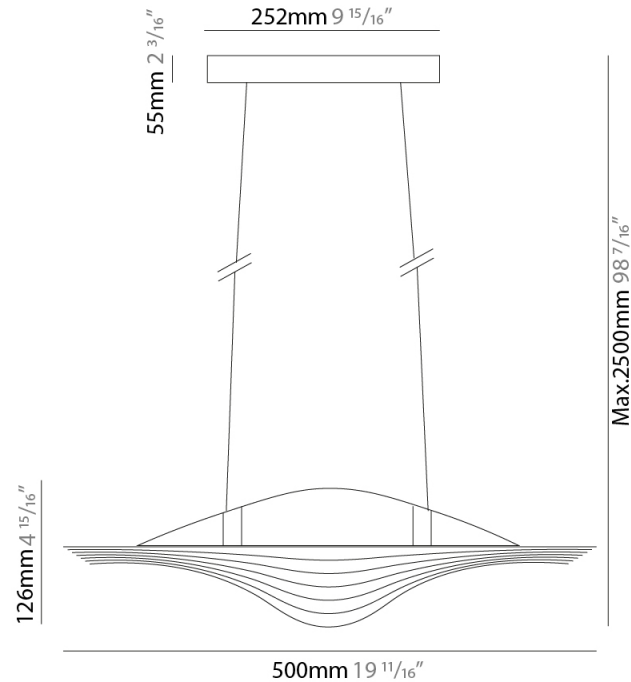

SESTESSA SUSPENSION

D31009

base number

1. To build a product code in our configurator select the specify button on the base model # product page
2. To build a manual product code on this datasheet choose from the options listed below in blue font and add the suffix to the base model #

GENERAL

Series: Sestessa
Partner: Cini & Nils
Division: Design
Installation: Suspension
Product Type: Pendant
Mounting Location: Ceiling
Light Distribution: Indirect

PHYSICAL

Shape: Round
Diameter (mm): 500
Diameter (in): 19 11/16
Height (mm): 126
Height (in): 4 7/16
Max. Overall Height (mm): 2500
Max. Overall Height (in): 98 7/16
Fixture Finish: WHI
Fixture Material: Aluminum

ELECTRICAL

Lamp Type: LED
Total Output Wattage (W): 52
Dimming: Tri-Mode (Non-Dimming and Phase Dimming (120Vac only) and 0-10V Dimming)
Driver Included: Yes
Driver Location: Integrated
Driver Type: Constant Current - Universal
Driver Class: Class 2
Input Voltage (V): 120 - 277
Constant Current (MA): 700

LED

Number of LEDs: 2
Color Temperature (°K): 2800
Nominal Lumen (lm): 4800
CRI: >95 CRI
Lamp Life (hrs): 50000

OPTICAL

RATINGS AND CERTIFICATIONS

Certified By: Certified for North American Standards
IP rating: IP20

PROJECT	
TYPE	
SPECIFIER	
QUANTITY	
DATE