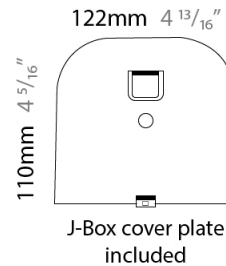

SESTESSA SURFACE

D33004

base number

1. To build a product code in our configurator select the specify button on the base model # product page
2. To build a manual product code on this datasheet choose from the options listed below in blue font and add the suffix to the base model #

GENERAL

Series: Sestessa
Brand: Cini & Nils
Division: Design
Mounting Type: Surface
Mounting Location: Wall
Subcategory: Ambient

PHYSICAL

Length (mm): 330
Length (in): 13
Height (mm): 110
Height (in): 4 ⁵/₁₆
Extension (mm): 240
Extension (in): 9 ⁷/₁₆
Light Distribution: Indirect
Fixture Finish: WHI
Fixture Material: Aluminum

ELECTRICAL

Lamp Type: LED
Total Output Wattage (W): 20
Dimming: Tri-Mode (Non-Dimming and Phase Dimming (120Vac only) and 0-10V Dimming)
Driver Included: Yes
Driver Location: Integrated
Driver Type: Constant Current - Universal
Driver Class: Class 2
Input Voltage (V): 120 - 277
Constant Current (MA): 500

LED

Number of LEDs: 1
Color Temperature (°K): 2800
Nominal Lumen (lm): 2000
CRI: >80 CRI
Lamp Life (hrs): 50000

OPTICAL

RATINGS AND CERTIFICATIONS

Certified By: Certified for North American Standards
IP rating: IP20

PROJECT	
TYPE	
SPECIFIER	
QUANTITY	
DATE