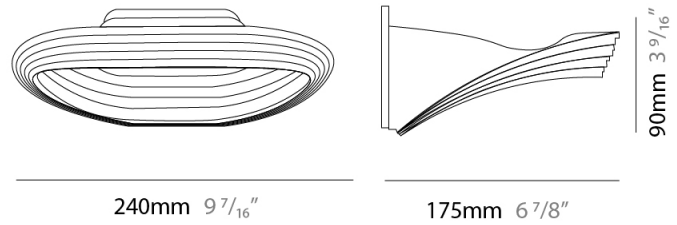

SESTESSA SURFACE

D33008

base number

PROJECT	
TYPE	
SPECIFIER	
QUANTITY	
DATE	

1. To build a product code in our configurator select the specify button on the base model # product page
2. To build a manual product code on this datasheet choose from the options listed below in blue font and add the suffix to the base model #

GENERAL

Series: Sestessa
Partner: Cini & Nils
Division: Design
Installation: Surface
Product Type: Wall Surface
Mounting Location: Wall
Light Distribution: Indirect

PHYSICAL

Length (mm): 240
Length (in): 9 ⁷/₁₆"
Width (mm): 50
Width (in): 1 ¹⁵/₁₆"
Height (mm): 90
Height (in): 3 ⁹/₁₆"
Extension (mm): 175
Extension (in): 6 ⁷/₈"
Weight (kg): 1.0
Weight (lbs): 2.2
Fixture Finish: WHI
Fixture Material: Aluminum

ELECTRICAL

Lamp Type: LED
Total Output Wattage (W): 20
Dimming: Tri-Mode (Non-Dimming and Phase Dimming (120Vac only) and 0-10V Dimming)
Driver Included: Yes
Driver Location: Integrated
Driver Type: Constant Current - Universal
Driver Class: Class 2
Input Voltage (V): 120 - 277
Constant Current (MA): 500

LED

Number of LEDs: 1
Color Temperature (°K): 2800
Nominal Lumen (lm): 1700
CRI: >80 CRI
Efficiency (%): 99.4
Lamp Life (hrs): 50000

OPTICAL

RATINGS AND CERTIFICATIONS

Certified By: Certified for North American Standards
IP rating: IP20