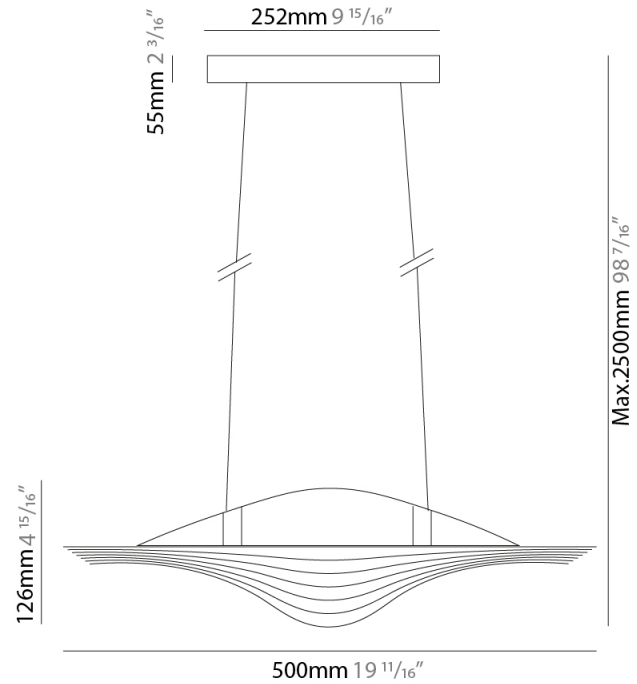

SESTESSA SUSPENSION

D31009

base number

1. To build a product code in our configurator select the specify button on the base model # product page
2. To build a manual product code on this datasheet choose from the options listed below in blue font and add the suffix to the base model #

GENERAL

Series: Sestessa
Brand: Cini & Nils
Division: Design
Mounting Type: Suspension
Mounting Location: Ceiling
Subcategory: Pendant

PHYSICAL

Shape: Round
Diameter (mm): 500
Diameter (in): 19 11/16
Height (mm): 126
Height (in): 4 15/16
Max. Overall Height (mm): 2500
Max. Overall Height (in): 98 7/16
Light Distribution: Indirect
Fixture Finish: WHI
Fixture Material: Metal

ELECTRICAL

Lamp Type: LED
Total Output Wattage (W): 52
Dimming: Tri-Mode (Non-Dimming and Phase Dimming (120Vac only) and 0-10V Dimming)
Driver Included: Yes
Driver Location: Integrated
Driver Type: Constant Current - Universal
Driver Class: Class 2
Input Voltage (V): 120 - 277
Constant Current (MA): 700

LED

Number of LEDs: 2
Color Temperature (°K): 2800
Nominal Lumen (lm): 4800
CRI: >95 CRI
Lamp Life (hrs): 50000

OPTICAL

RATINGS AND CERTIFICATIONS

Certified By: Certified for North American Standards
IP rating: IP20

PROJECT	
TYPE	
SPECIFIER	
QUANTITY	
DATE