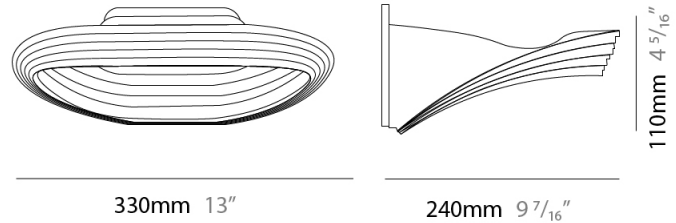

SESTESSA SURFACE

D33004

base number

1. To build a product code in our configurator select the specify button on the base model # product page
2. To build a manual product code on this datasheet choose from the options listed below in blue font and add the suffix to the base model #

GENERAL

Series: Sestessa
Brand: Cini & Nils
Division: Design
Mounting Type: Surface
Mounting Location: Wall
Subcategory: Ambient

PHYSICAL

Length (mm): 330
Length (in): 13
Height (mm): 110
Height (in): 4 ⁵/₁₆
Extension (mm): 240
Extension (in): 9 ⁷/₁₆
Light Distribution: Indirect
Fixture Finish: WHI
Fixture Material: Aluminum

ELECTRICAL

Lamp Type: LED
Total Output Wattage (W): 20
Dimming: Tri-Mode (Non-Dimming and Phase Dimming (120Vac only) and 0-10V Dimming)
Driver Included: Yes
Driver Location: Integrated
Driver Type: Constant Current - Universal
Driver Class: Class 2
Input Voltage (V): 120 - 277
Constant Current (MA): 500

LED

Number of LEDs: 1
Color Temperature (°K): 2800
Nominal Lumen (lm): 2000
CRI: >80 CRI
Lamp Life (hrs): 50000

OPTICAL

RATINGS AND CERTIFICATIONS

Certified By: Certified for North American Standards
IP rating: IP20

PROJECT	
TYPE	
SPECIFIER	
QUANTITY	
DATE