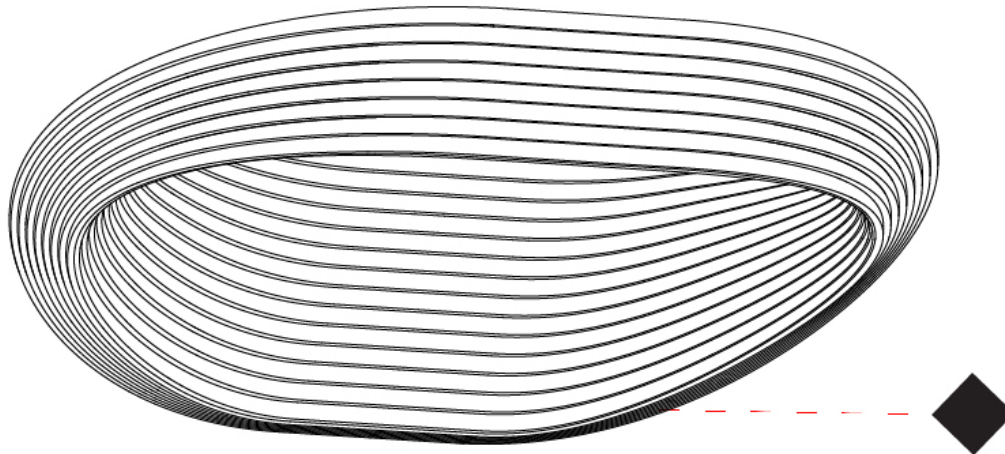

D33008

PROJECT

TYPE

SPECIFIER

QUANTITY

DATE