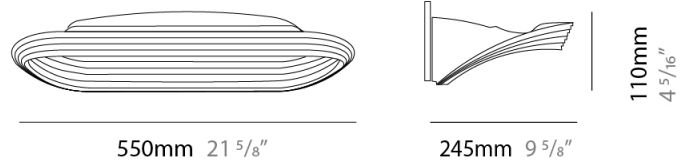

SESTESSA SURFACE

D33011

base number

1. To build a product code in our configurator select the specify button on the base model # product page
2. To build a manual product code on this datasheet choose from the options listed below in blue font and add the suffix to the base model #

GENERAL

Series: Sestessa
Brand: Cini & Nils
Division: Design
Mounting Type: Surface
Mounting Location: Wall
Subcategory: Ambient

PHYSICAL

Length (mm): 550
Length (in): 21 ⁵/₈"
Height (mm): 110
Height (in): 4 ⁵/₁₆"
Extension (mm): 245
Extension (in): 9 ⁵/₈"
Light Distribution: Indirect
Fixture Finish: WHI
Fixture Material: Aluminum

ELECTRICAL

Lamp Type: LED
Input Wattage (W): 44.2
Total Output Wattage (W): 37.75
Dimming: Tri-Mode (Non-Dimming and Phase Dimming (120Vac only) and 0-10V Dimming)
Driver Included: Yes
Driver Location: Integrated
Driver Type: Constant Current - Universal
Driver Class: Class 2
Input Voltage (V): 120 - 277
Constant Current (MA): 1050

LED

Number of LEDs: 1
Color Temperature (°K): 2800
Nominal Lumen (lm): 3300
CRI: >95 CRI
Lamp Life (hrs): 50000

OPTICAL

RATINGS AND CERTIFICATIONS

Certified By: Certified for North American Standards
IP rating: IP20

PROJECT	
TYPE	
SPECIFIER	
QUANTITY	
DATE