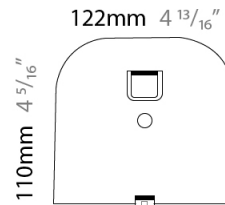

J-Box cover plate included