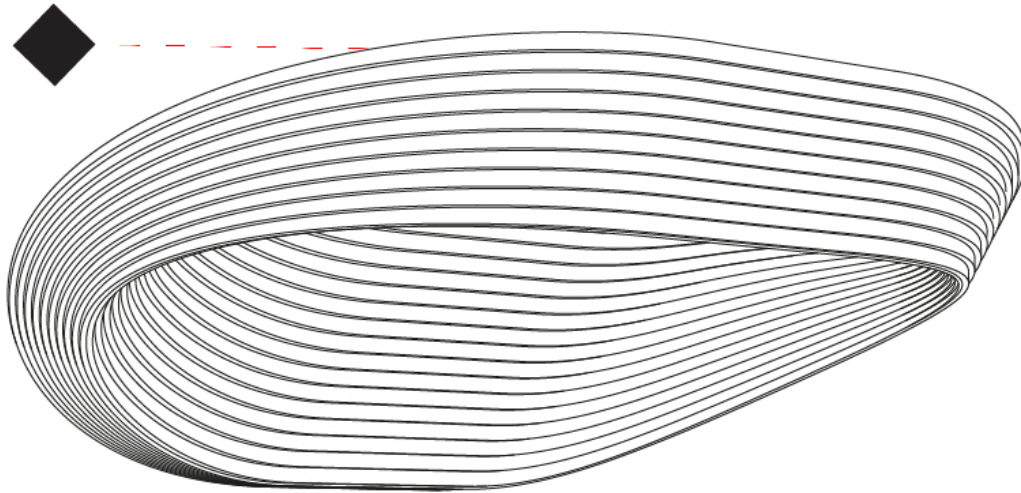

110mm 4 <sup>5</sup>/<sub>16</sub>"

J-Box cover plate included

D33004

PROJECT

TYPE

SPECIFIER

QUANTITY

DATE