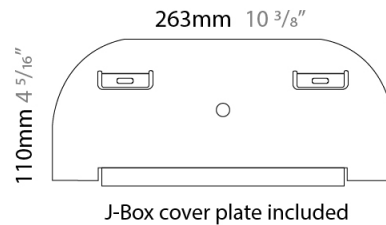

SESTESSA SURFACE

D33011

base number

1. To build a product code in our configurator select the specify button on the base model # product page
2. To build a manual product code on this datasheet choose from the options listed below in blue font and add the suffix to the base model #

GENERAL

Series: Sestessa
Brand: Cini & Nils
Division: Design
Mounting Type: Surface
Mounting Location: Wall
Subcategory: Ambient

PHYSICAL

Length (mm): 550
Length (in): 21 ⁵/₈"
Height (mm): 110
Height (in): 4 ⁵/₁₆"
Extension (mm): 245
Extension (in): 9 ⁵/₈"
Light Distribution: Indirect
Fixture Finish: WHI
Fixture Material: Aluminum

ELECTRICAL

Lamp Type: LED
Input Wattage (W): 44.2
Total Output Wattage (W): 37.75
Dimming: Tri-Mode (Non-Dimming and Phase Dimming (120Vac only) and 0-10V Dimming)
Driver Included: Yes
Driver Location: Integrated
Driver Type: Constant Current - Universal
Driver Class: Class 2
Input Voltage (V): 120 - 277
Constant Current (MA): 1050

LED

Number of LEDs: 1
Color Temperature (°K): 2800
Nominal Lumen (lm): 3300
CRI: >95 CRI
Lamp Life (hrs): 50000

OPTICAL

RATINGS AND CERTIFICATIONS

Certified By: Certified for North American Standards
IP rating: IP20

PROJECT	
TYPE	
SPECIFIER	
QUANTITY	
DATE