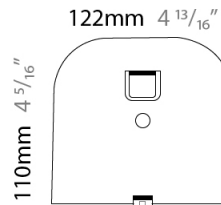

#### PHYSICAL

Shape: Round  
 Diameter (mm): 500  
 Diameter (in): 19 11/16  
 Height (mm): 126  
 Height (in): 4 7/16  
 Max. Overall Height (mm): 2500  
 Max. Overall Height (in): 98 7/16  
 Fixture Finish: WHI  
 Fixture Material: Aluminum

### PHYSICAL

Length (mm): 330  
 Length (in): 13  
 Height (mm): 110  
 Height (in): 4 <sup>5</sup>/<sub>16</sub>  
 Extension (mm): 240  
 Extension (in): 9 <sup>7</sup>/<sub>16</sub>  
 Fixture Finish: WHI  
 Fixture Material: Aluminum

### RATINGS AND CERTIFICATIONS

Certified By: Certified for North American Standards  
 IP rating: IP20

330mm 13"

240mm 9 <sup>7</sup>/<sub>16</sub>"

110mm 4 <sup>5</sup>/<sub>16</sub>"

122mm 4 <sup>13</sup>/<sub>16</sub>"

### PHYSICAL

Length (mm): 240  
 Length (in): 9 <sup>7</sup>/<sub>16</sub>"  
 Width (mm): 50  
 Width (in): 1 <sup>15</sup>/<sub>16</sub>"  
 Height (mm): 90  
 Height (in): 3 <sup>9</sup>/<sub>16</sub>"  
 Extension (mm): 175  
 Extension (in): 6 <sup>7</sup>/<sub>8</sub>"  
 Weight (kg): 1.0  
 Weight (lbs): 2.2  
 Fixture Finish: WHI  
 Fixture Material: Aluminum