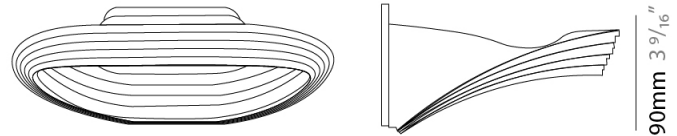

PROJECT	_____
TYPE	_____
SPECIFIER	_____
QUANTITY	_____
DATE	_____

SESTESSA SURFACE

D33008

base number

1. To build a product code in our configurator select the specify button on the base model # product page
2. To build a manual product code on this datasheet choose from the options listed below in blue font and add the suffix to the base model #

GENERAL

Series: Sestessa
Brand: Cini & Nils
Division: Design
Mounting Type: Surface
Mounting Location: Wall
Subcategory: Ambient

PHYSICAL

Length (mm): 240
Length (in): 9 ⁷/₁₆"
Width (mm): 50
Width (in): 1 ¹⁵/₁₆"
Height (mm): 90
Height (in): 3 ⁹/₁₆"
Extension (mm): 175
Extension (in): 6 ⁷/₈"
Light Distribution: Indirect
Weight (kg): 1.0
Weight (lbs): 2.2
Fixture Finish: WHI
Fixture Material: Aluminum

ELECTRICAL

Lamp Type: LED
Total Output Wattage (W): 20
Dimming: Tri-Mode (Non-Dimming and Phase Dimming (120Vac only) and 0-10V Dimming)
Driver Included: Yes
Driver Location: Integrated
Driver Type: Constant Current - Universal
Driver Class: Class 2
Input Voltage (V): 120 - 277
Constant Current (MA): 500

LED

Number of LEDs: 1
Color Temperature (°K): 2800
Nominal Lumen (lm): 1700
CRI: >80 CRI
Efficiency (%): 99.4
Lamp Life (hrs): 50000

OPTICAL

RATINGS AND CERTIFICATIONS

Certified By: Certified for North American Standards
IP rating: IP20

240mm 9 ⁷/₁₆"

175mm 6 ⁷/₈"

90mm 3 ⁹/₁₆"