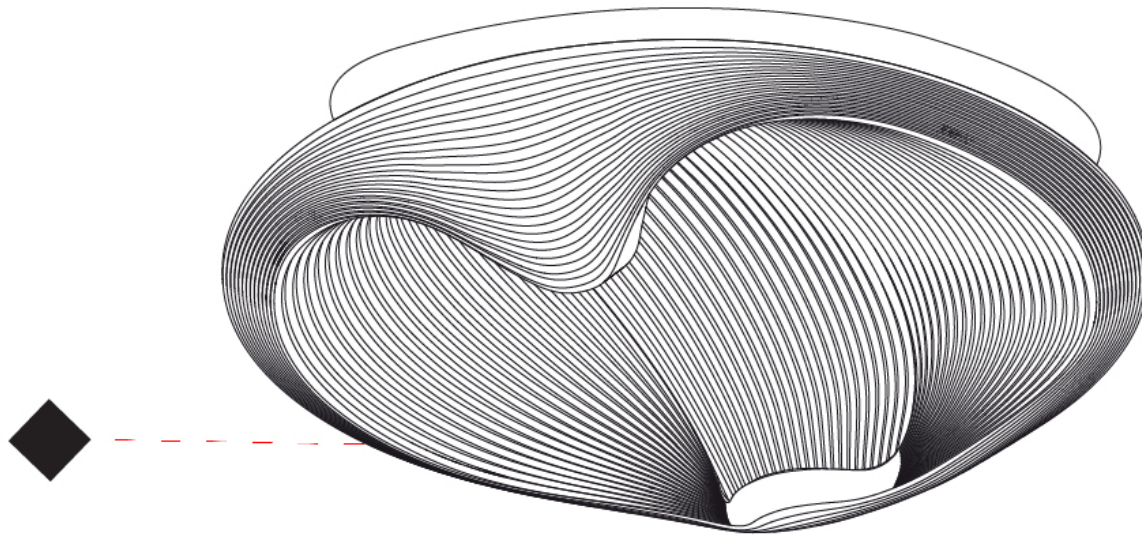

D32007

PROJECT _____

TYPE _____

SPECIFIER _____

QUANTITY _____

DATE _____

D