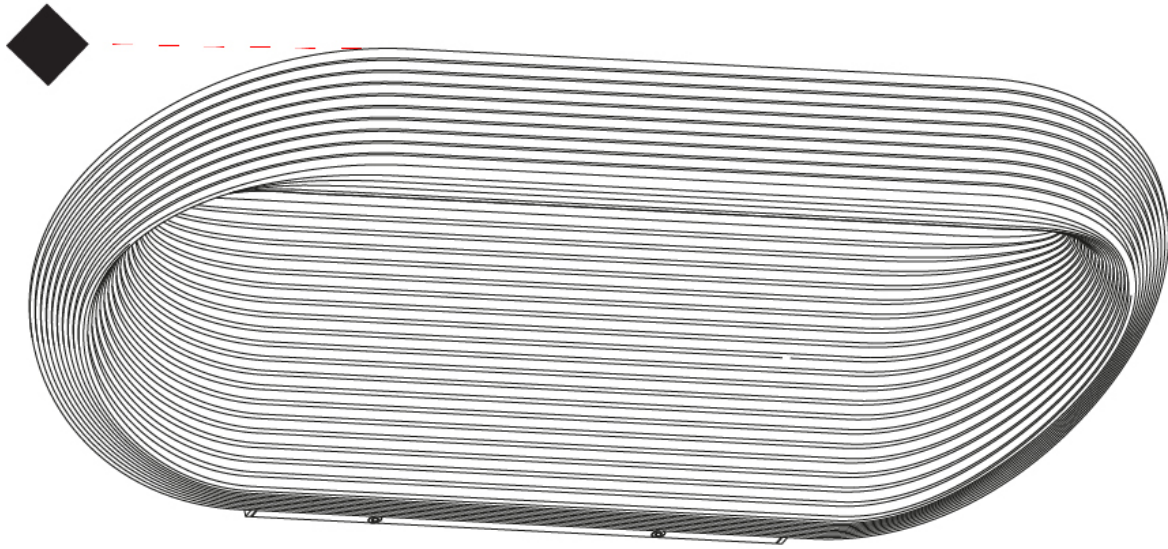

D33010

PROJECT

TYPE

SPECIFIER

QUANTITY

DATE

D