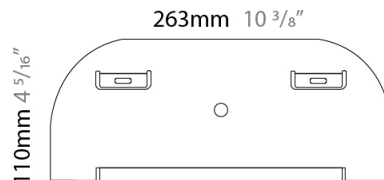

### PHYSICAL

Length (mm): 330  
 Length (in): 13  
 Height (mm): 110  
 Height (in): 4 <sup>5</sup>/<sub>16</sub>  
 Extension (mm): 240  
 Extension (in): 9 <sup>7</sup>/<sub>16</sub>  
 Fixture Finish: WHI  
 Fixture Material: Aluminum

### PHYSICAL

Length (mm): 240  
 Length (in): 9 <sup>7</sup>/<sub>16</sub>"  
 Width (mm): 50  
 Width (in): 1 <sup>15</sup>/<sub>16</sub>"  
 Height (mm): 90  
 Height (in): 3 <sup>9</sup>/<sub>16</sub>"  
 Extension (mm): 175  
 Extension (in): 6 <sup>7</sup>/<sub>8</sub>"  
 Weight (kg): 1.0  
 Weight (lbs): 2.2  
 Fixture Finish: WHI  
 Fixture Material: Aluminum

#### PHYSICAL

Length (mm): 550  
 Length (in): 21 <sup>5</sup>/<sub>8</sub>  
 Height (mm): 110  
 Height (in): 4 <sup>5</sup>/<sub>16</sub>  
 Extension (mm): 245  
 Extension (in): 9 <sup>5</sup>/<sub>8</sub>  
 Fixture Finish: WHI  
 Fixture Material: Aluminum

#### RATINGS AND CERTIFICATIONS

Certified By: Certified for North American Standards  
 IP rating: IP20

550mm 21 <sup>5</sup>/<sub>8</sub>"

245mm 9 <sup>5</sup>/<sub>8</sub>"

110mm  
4 <sup>5</sup>/<sub>16</sub>"