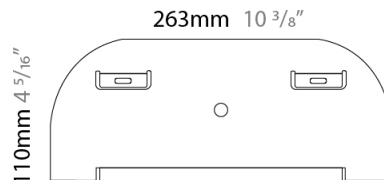

263mm 10 ³/₈"

110mm
4 ⁵/₁₆"

J-Box cover plate included