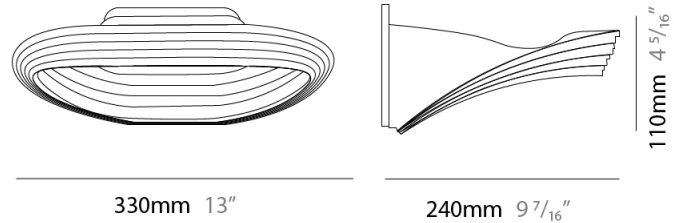

SESTESSA SURFACE

D33004

base number

PROJECT	
TYPE	
SPECIFIER	
QUANTITY	
DATE	

1. To build a product code in our configurator select the specify button on the base model # product page
2. To build a manual product code on this datasheet choose from the options listed below in blue font and add the suffix to the base model #

GENERAL

Series: Sestessa
Brand: Cini & Nils
Division: Design
Mounting Type: Surface
Mounting Location: Wall
Subcategory: Ambient

PHYSICAL

Length (mm): 330
Length (in): 13
Height (mm): 110
Height (in): 4 ⁵/₁₆
Extension (mm): 240
Extension (in): 9 ⁷/₁₆
Light Distribution: Indirect
Fixture Finish: WHI
Fixture Material: Aluminum

ELECTRICAL

Lamp Type: LED
Total Output Wattage (W): 20
Dimming: Tri-Mode (Non-Dimming and Phase Dimming (120Vac only) and 0-10V Dimming)
Driver Included: Yes
Driver Location: Integrated
Driver Type: Constant Current - Universal
Driver Class: Class 2
Input Voltage (V): 120 - 277
Constant Current (MA): 500

LED

Number of LEDs: 1
Color Temperature (°K): 2800
Nominal Lumen (lm): 2000
CRI: >80 CRI
Lamp Life (hrs): 50000

OPTICAL

RATINGS AND CERTIFICATIONS

Certified By: Certified for North American Standards
IP rating: IP20