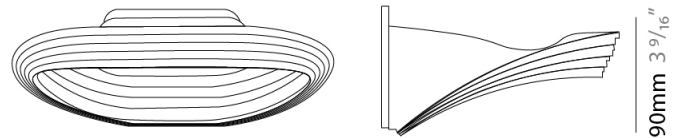

PROJECT	_____
TYPE	_____
SPECIFIER	_____
QUANTITY	_____
DATE	_____

SESTESSA SURFACE

D33008

base number

1. To build a product code in our configurator select the specify button on the base model # product page
2. To build a manual product code on this datasheet choose from the options listed below in blue font and add the suffix to the base model #

GENERAL

Series: Sestessa
Brand: Cini & Nils
Division: Design
Mounting Type: Surface
Mounting Location: Wall
Subcategory: Ambient

PHYSICAL

Length (mm): 240
Length (in): 9 ⁷/₁₆"
Width (mm): 50
Width (in): 1 ¹⁵/₁₆"
Height (mm): 90
Height (in): 3 ⁹/₁₆"
Extension (mm): 175
Extension (in): 6 ⁷/₈"
Light Distribution: Indirect
Weight (kg): 1.0
Weight (lbs): 2.2
Fixture Finish: WHI
Fixture Material: Aluminum

ELECTRICAL

Lamp Type: LED
Total Output Wattage (W): 20
Dimming: Tri-Mode (Non-Dimming and Phase Dimming (120Vac only) and 0-10V Dimming)
Driver Included: Yes
Driver Location: Integrated
Driver Type: Constant Current - Universal
Driver Class: Class 2
Input Voltage (V): 120 - 277
Constant Current (MA): 500

LED

Number of LEDs: 1
Color Temperature (°K): 2800
Nominal Lumen (lm): 1700
CRI: >80 CRI
Efficiency (%): 99.4
Lamp Life (hrs): 50000

OPTICAL

RATINGS AND CERTIFICATIONS

Certified By: Certified for North American Standards
IP rating: IP20

240mm 9 ⁷/₁₆"

175mm 6 ⁷/₈"

90mm 3 ⁹/₁₆"