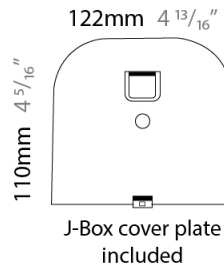

PROJECT	_____
TYPE	_____
SPECIFIER	_____
QUANTITY	_____
DATE	_____

SESTESSA SURFACE

D33009

base number

1. To build a product code in our configurator select the specify button on the base model # product page
2. To build a manual product code on this datasheet choose from the options listed below in blue font and add the suffix to the base model #

GENERAL

Series: Sestessa
Brand: Cini & Nils
Division: Design
Mounting Type: Surface
Mounting Location: Wall
Subcategory: Ambient

PHYSICAL

Length (mm): 240
Length (in): 9 ⁷/₁₆"
Height (mm): 90
Height (in): 3 ⁹/₁₆"
Extension (mm): 175
Extension (in): 6 ⁷/₈"
Light Distribution: Indirect
Weight (kg): 1.0
Weight (lbs): 2.2
Fixture Finish: WHI
Fixture Material: Aluminum

ELECTRICAL

Lamp Type: LED
Total Output Wattage (W): 20
Dimming: Tri-Mode (Non-Dimming and Phase Dimming (120Vac only) and 0-10V Dimming)
Driver Included: Yes
Driver Location: Integrated
Driver Type: Constant Current - Universal
Driver Class: Class 2
Input Voltage (V): 120 - 277
Constant Current (MA): 500

LED

Number of LEDs: 1
Color Temperature (°K): 2800
Nominal Lumen (lm): 1300
CRI: >95 CRI
Lamp Life (hrs): 50000

OPTICAL

RATINGS AND CERTIFICATIONS

Certified By: Certified for North American Standards
IP rating: IP20