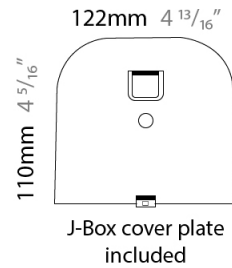

SESTESSA SURFACE

D33004

base number

PROJECT	
TYPE	
SPECIFIER	
QUANTITY	
DATE	

1. To build a product code in our configurator select the specify button on the base model # product page
2. To build a manual product code on this datasheet choose from the options listed below in blue font and add the suffix to the base model #

GENERAL

Series: Sestessa
Brand: Cini & Nils
Division: Design
Mounting Type: Surface
Mounting Location: Wall
Subcategory: Ambient

PHYSICAL

Length (mm): 330
Length (in): 13
Height (mm): 110
Height (in): 4 ⁵/₁₆
Extension (mm): 240
Extension (in): 9 ⁷/₁₆
Light Distribution: Indirect
Fixture Finish: WHI
Fixture Material: Aluminum

ELECTRICAL

Lamp Type: LED
Total Output Wattage (W): 20
Dimming: Tri-Mode (Non-Dimming and Phase Dimming (120Vac only) and 0-10V Dimming)
Driver Included: Yes
Driver Location: Integrated
Driver Type: Constant Current - Universal
Driver Class: Class 2
Input Voltage (V): 120 - 277
Constant Current (MA): 500

LED

Number of LEDs: 1
Color Temperature (°K): 2800
Nominal Lumen (lm): 2000
CRI: >80 CRI
Lamp Life (hrs): 50000

OPTICAL

RATINGS AND CERTIFICATIONS

Certified By: Certified for North American Standards
IP rating: IP20