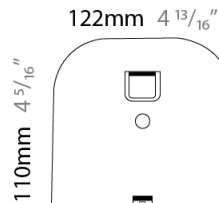

### PHYSICAL

Length (mm): 330  
 Length (in): 13  
 Height (mm): 110  
 Height (in): 4 <sup>5</sup>/<sub>16</sub>  
 Extension (mm): 240  
 Extension (in): 9 <sup>7</sup>/<sub>16</sub>  
 Light Distribution: Indirect  
 Fixture Finish: WHI  
 Fixture Material: Aluminum

### PHYSICAL

Length (mm): 240  
 Length (in): 9 <sup>7</sup>/<sub>16</sub>"  
 Width (mm): 50  
 Width (in): 1 <sup>15</sup>/<sub>16</sub>"  
 Height (mm): 90  
 Height (in): 3 <sup>9</sup>/<sub>16</sub>"  
 Extension (mm): 175  
 Extension (in): 6 <sup>7</sup>/<sub>8</sub>"  
 Light Distribution: Indirect  
 Weight (kg): 1.0  
 Weight (lbs): 2.2  
 Fixture Finish: WHI  
 Fixture Material: Aluminum

### RATINGS AND CERTIFICATIONS

Certified By: Certified for North American Standards  
 IP rating: IP20

240mm 9 <sup>7</sup>/<sub>16</sub>"

175mm 6 <sup>7</sup>/<sub>8</sub>"

90mm 3 <sup>9</sup>/<sub>16</sub>"

#### PHYSICAL

Length (mm): 240  
 Length (in): 9 <sup>7</sup>/<sub>16</sub>"  
 Height (mm): 90  
 Height (in): 3 <sup>9</sup>/<sub>16</sub>"  
 Extension (mm): 175  
 Extension (in): 6 <sup>7</sup>/<sub>8</sub>"  
 Light Distribution: Indirect  
 Weight (kg): 1.0  
 Weight (lbs): 2.2  
 Fixture Finish: WHI  
 Fixture Material: Aluminum