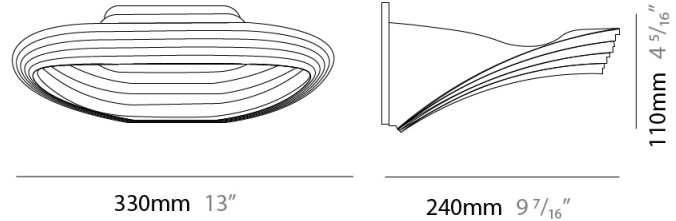

SESTESSA SURFACE

D33005

base number

1. To build a product code in our configurator select the specify button on the base model # product page
2. To build a manual product code on this datasheet choose from the options listed below in blue font and add the suffix to the base model #

GENERAL

Series: Sestessa
Brand: Cini & Nils
Division: Design
Mounting Type: Surface
Mounting Location: Wall
Subcategory: Ambient

PHYSICAL

Length (mm): 330
Length (in): 13
Height (mm): 110
Height (in): 4 ⁵/₁₆
Extension (mm): 240
Extension (in): 9 ⁷/₁₆
Light Distribution: Indirect
Fixture Finish: WHI
Fixture Material: Aluminum

ELECTRICAL

Lamp Type: LED
Total Output Wattage (W): 20
Dimming: Tri-Mode (Non-Dimming and Phase Dimming (120Vac only) and 0-10V Dimming)
Driver Included: Yes
Driver Location: Integrated
Driver Type: Constant Current - Universal
Driver Class: Class 2
Input Voltage (V): 120 - 277
Constant Current (MA): 500

LED

Number of LEDs: 1
Color Temperature (°K): 2800
Nominal Lumen (lm): 1700
CRI: >95 CRI
Lamp Life (hrs): 50000

OPTICAL

RATINGS AND CERTIFICATIONS

Certified By: Certified for North American Standards
IP rating: IP20

PROJECT	
TYPE	
SPECIFIER	
QUANTITY	
DATE	

330mm 13"

240mm 9 ⁷/₁₆"

110mm 4 ⁵/₁₆"

J-Box cover plate included