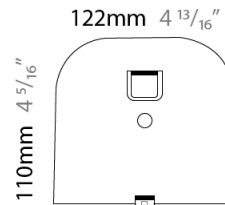

### PHYSICAL

Length (mm): 330  
 Length (in): 13  
 Height (mm): 110  
 Height (in): 4 <sup>5</sup>/<sub>16</sub>  
 Extension (mm): 240  
 Extension (in): 9 <sup>7</sup>/<sub>16</sub>  
 Light Distribution: Indirect  
 Fixture Finish: WHI  
 Fixture Material: Aluminum

### RATINGS AND CERTIFICATIONS

Certified By: Certified for North American Standards  
 IP rating: IP20

PROJECT	
TYPE	
SPECIFIER	
QUANTITY	
DATE	

330mm 13"

240mm 9 <sup>7</sup>/<sub>16</sub>"

110mm 4 <sup>5</sup>/<sub>16</sub>"

### PHYSICAL

Length (mm): 240  
 Length (in): 9 <sup>7</sup>/<sub>16</sub>"  
 Width (mm): 50  
 Width (in): 1 <sup>15</sup>/<sub>16</sub>"  
 Height (mm): 90  
 Height (in): 3 <sup>9</sup>/<sub>16</sub>"  
 Extension (mm): 175  
 Extension (in): 6 <sup>7</sup>/<sub>8</sub>"  
 Light Distribution: Indirect  
 Weight (kg): 1.0  
 Weight (lbs): 2.2  
 Fixture Finish: WHI  
 Fixture Material: Aluminum