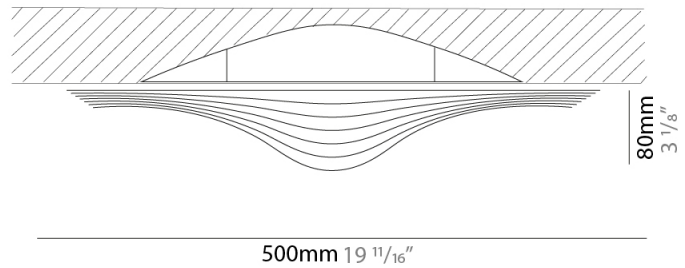

SESTESSA RECESSED

D32009

base number

1. To build a product code in our configurator select the specify button on the base model # product page
2. To build a manual product code on this datasheet choose from the options listed below in blue font and add the suffix to the base model #

GENERAL

Series: Sestessa
Brand: Cini & Nils
Division: Design
Mounting Type: Recessed
Mounting Location: Ceiling
Subcategory: Ambient

PHYSICAL

Diameter (mm): 500
Diameter (in): 19 ¹¹/₁₆"
Height (mm): 80
Height (in): 3 ¹/₈"
Light Distribution: Indirect
Fixture Finish: WHI
Fixture Material: Aluminum

ELECTRICAL

Lamp Type: LED
Total Output Wattage (W): 52
Dimming: Tri-Mode (Non-Dimming and Phase Dimming (120Vac only) and 0-10V Dimming)
Driver Included: Yes
Driver Location: Integrated
Driver Type: Constant Current - Universal
Driver Class: Class 2
Input Voltage (V): 120 - 277
Constant Current (MA): 700

LED

Number of LEDs: 2
Color Temperature (°K): 2800
Nominal Lumen (lm): 4800
CRI: >95 CRI
Lamp Life (hrs): 50000

OPTICAL

RATINGS AND CERTIFICATIONS

Certified By: Certified for North American Standards
IP rating: IP20

PROJECT	_____
TYPE	_____
SPECIFIER	_____
QUANTITY	_____
DATE	_____