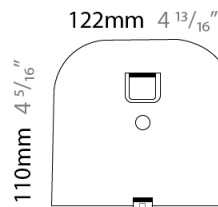

GENERAL

Series: Sestessa
 Partner: Cini & Nils
 Division: Design
 Installation: Surface
 Product Type: Wall Surface
 Mounting Location: Wall
 Light Distribution: Indirect

PHYSICAL

Length (mm): 330
 Length (in): 13
 Height (mm): 110
 Height (in): 4 ⁵/₁₆
 Extension (mm): 240
 Extension (in): 9 ⁷/₁₆
 Fixture Finish: WHI
 Fixture Material: Aluminum

PROJECT	
TYPE	
SPECIFIER	
QUANTITY	
DATE	

330mm 13"

240mm 9 ⁷/₁₆"

110mm 4 ⁵/₁₆"

J-Box cover plate included

D33004

PROJECT

TYPE

GENERAL

Series: Sestessa
 Partner: Cini & Nils
 Division: Design
 Installation: Surface
 Product Type: Wall Surface
 Mounting Location: Wall
 Light Distribution: Indirect

PHYSICAL

Length (mm): 240
 Length (in): 9 7/16
 Width (mm): 50
 Width (in): 1 15/16
 Height (mm): 90
 Height (in): 3 9/16
 Extension (mm): 175
 Extension (in): 6 7/8
 Weight (kg): 1.0
 Weight (lbs): 2.2
 Fixture Finish: WHI
 Fixture Material: Aluminum