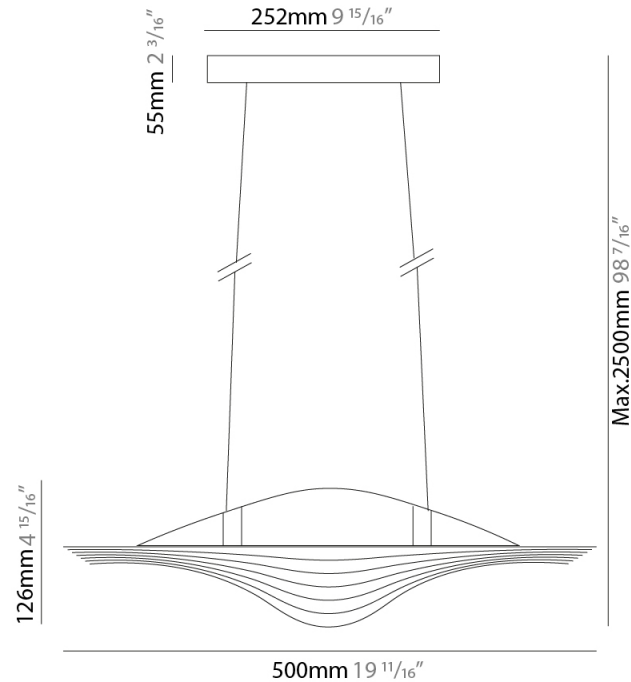

SESTESSA SUSPENSION

D31009

base number

1. To build a product code in our configurator select the specify button on the base model # product page
2. To build a manual product code on this datasheet choose from the options listed below in blue font and add the suffix to the base model #

GENERAL

Series: Sestessa
Partner: Cini & Nils
Division: Design
Installation: Suspension
Product Type: Pendant
Mounting Location: Ceiling
Light Distribution: Indirect

PHYSICAL

Shape: Round
Diameter (mm): 500
Diameter (in): 19 11/16
Height (mm): 126
Height (in): 4 15/16
Max. Overall Height (mm): 2500
Max. Overall Height (in): 98 7/16
Fixture Finish: WHI
Fixture Material: Aluminum

ELECTRICAL

Lamp Type: LED
Total Output Wattage (W): 52
Dimming: Tri-Mode (Non-Dimming and Phase Dimming (120Vac only) and 0-10V Dimming)
Driver Included: Yes
Driver Location: Integrated
Driver Type: Constant Current - Universal
Driver Class: Class 2
Input Voltage (V): 120 - 277
Constant Current (MA): 700

LED

Number of LEDs: 2
Color Temperature (°K): 2800
Nominal Lumen (lm): 4800
CRI: >95 CRI
Lamp Life (hrs): 50000

OPTICAL

RATINGS AND CERTIFICATIONS

Certified By: Certified for North American Standards
IP rating: IP20

PROJECT	
TYPE	
SPECIFIER	
QUANTITY	
DATE