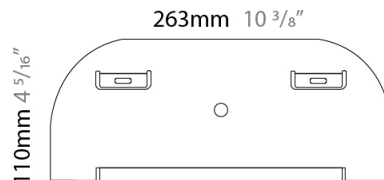

263mm 10 3/8"

110mm
4 5/16"

J-Box cover plate included