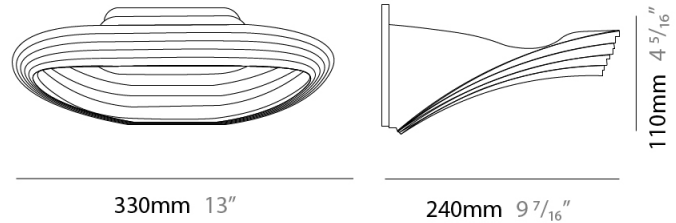

SESTESSA SURFACE

D33004

base number

1. To build a product code in our configurator select the specify button on the base model # product page
2. To build a manual product code on this datasheet choose from the options listed below in blue font and add the suffix to the base model #

GENERAL

Series: Sestessa
Partner: Cini & Nils
Division: Design
Installation: Surface
Product Type: Wall Surface
Mounting Location: Wall
Light Distribution: Indirect

PHYSICAL

Length (mm): 330
Length (in): 13
Height (mm): 110
Height (in): 4 ⁵/₁₆
Extension (mm): 240
Extension (in): 9 ⁷/₁₆
Fixture Finish: WHI
Fixture Material: Aluminum

ELECTRICAL

Lamp Type: LED
Total Output Wattage (W): 20
Dimming: Tri-Mode (Non-Dimming and Phase Dimming (120Vac only) and 0-10V Dimming)
Driver Included: Yes
Driver Location: Integrated
Driver Type: Constant Current - Universal
Driver Class: Class 2
Input Voltage (V): 120 - 277
Constant Current (MA): 500

LED

Number of LEDs: 1
Color Temperature (°K): 2800
Nominal Lumen (lm): 2000
CRI: >80 CRI
Lamp Life (hrs): 50000

OPTICAL

RATINGS AND CERTIFICATIONS

Certified By: Certified for North American Standards
IP rating: IP20

PROJECT	
TYPE	
SPECIFIER	
QUANTITY	
DATE	

330mm 13"

240mm 9 ⁷/₁₆"

J-Box cover plate included