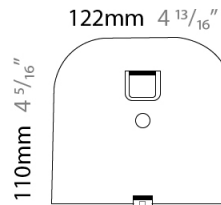

GENERAL

Series: Sestessa
 Partner: Cini & Nils
 Division: Design
 Installation: Suspension
 Product Type: Pendant
 Mounting Location: Ceiling
 Light Distribution: Indirect

PHYSICAL

Shape: Round
 Diameter (mm): 500
 Diameter (in): 19 11/16
 Height (mm): 126
 Height (in): 4 15/16
 Max. Overall Height (mm): 2500
 Max. Overall Height (in): 98 7/16
 Fixture Finish: WHI
 Fixture Material: Aluminum

GENERAL

Series: Sestessa
 Partner: Cini & Nils
 Division: Design
 Installation: Surface
 Product Type: Wall Surface
 Mounting Location: Wall
 Light Distribution: Indirect

PHYSICAL

Length (mm): 330
 Length (in): 13
 Height (mm): 110
 Height (in): 4 ⁵/₁₆
 Extension (mm): 240
 Extension (in): 9 ⁷/₁₆
 Fixture Finish: WHI
 Fixture Material: Aluminum

PROJECT	
TYPE	
SPECIFIER	
QUANTITY	
DATE	

330mm 13"

240mm 9 ⁷/₁₆"

J-Box cover plate included

D33004

PROJECT

TYPE

SPECIFIER

GENERAL

Series: Sestessa
 Partner: Cini & Nils
 Division: Design
 Installation: Surface
 Product Type: Wall Surface
 Mounting Location: Wall
 Light Distribution: Indirect

PHYSICAL

Length (mm): 240
 Length (in): 9 7/16
 Width (mm): 50
 Width (in): 1 15/16
 Height (mm): 90
 Height (in): 3 9/16
 Extension (mm): 175
 Extension (in): 6 7/8
 Weight (kg): 1.0
 Weight (lbs): 2.2
 Fixture Finish: WHI
 Fixture Material: Aluminum