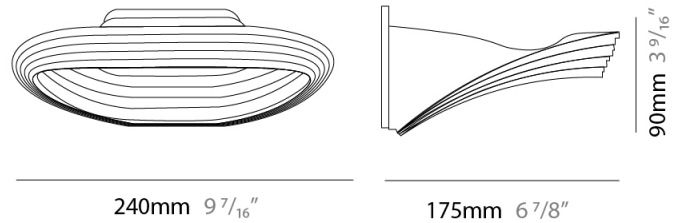

PROJECT	_____
TYPE	_____
SPECIFIER	_____
QUANTITY	_____
DATE	_____

SESTESSA SURFACE

D33009

base number

1. To build a product code in our configurator select the specify button on the base model # product page
2. To build a manual product code on this datasheet choose from the options listed below in blue font and add the suffix to the base model #

GENERAL

Series: Sestessa
Brand: Cini & Nils
Division: Design
Mounting Type: Surface
Mounting Location: Wall
Subcategory: Ambient

PHYSICAL

Length (mm): 240
Length (in): 9 ⁷/₁₆
Height (mm): 90
Height (in): 3 ⁹/₁₆
Extension (mm): 175
Extension (in): 6 ⁷/₈
Light Distribution: Indirect
Weight (kg): 1.0
Weight (lbs): 2.2
Fixture Finish: WHI
Fixture Material: Aluminum

ELECTRICAL

Lamp Type: LED
Total Output Wattage (W): 20
Dimming: Tri-Mode (Non-Dimming and Phase Dimming (120Vac only) and 0-10V Dimming)
Driver Included: Yes
Driver Location: Integrated
Driver Type: Constant Current - Universal
Driver Class: Class 2
Input Voltage (V): 120 - 277
Constant Current (MA): 500

LED

Number of LEDs: 1
Color Temperature (°K): 2800
Nominal Lumen (lm): 1300
CRI: >95 CRI
Lamp Life (hrs): 50000

OPTICAL

RATINGS AND CERTIFICATIONS

Certified By: Certified for North American Standards
IP rating: IP20