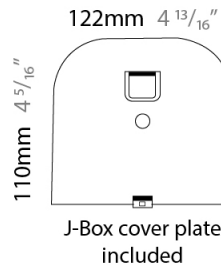

PROJECT	_____
TYPE	_____
SPECIFIER	_____
QUANTITY	_____
DATE	_____

SESTESSA SURFACE

D33009

base number

1. To build a product code in our configurator select the specify button on the base model # product page
2. To build a manual product code on this datasheet choose from the options listed below in blue font and add the suffix to the base model #

GENERAL

Series: Sestessa
Brand: Cini & Nils
Division: Design
Mounting Type: Surface
Mounting Location: Wall
Subcategory: Ambient

PHYSICAL

Length (mm): 240
Length (in): 9 ⁷/₁₆
Height (mm): 90
Height (in): 3 ⁹/₁₆
Extension (mm): 175
Extension (in): 6 ⁷/₈
Light Distribution: Indirect
Weight (kg): 1.0
Weight (lbs): 2.2
Fixture Finish: WHI
Fixture Material: Aluminum

ELECTRICAL

Lamp Type: LED
Total Output Wattage (W): 20
Dimming: Tri-Mode (Non-Dimming and Phase Dimming (120Vac only) and 0-10V Dimming)
Driver Included: Yes
Driver Location: Integrated
Driver Type: Constant Current - Universal
Driver Class: Class 2
Input Voltage (V): 120 - 277
Constant Current (MA): 500

LED

Number of LEDs: 1
Color Temperature (°K): 2800
Nominal Lumen (lm): 1300
CRI: >95 CRI
Lamp Life (hrs): 50000

OPTICAL

RATINGS AND CERTIFICATIONS

Certified By: Certified for North American Standards
IP rating: IP20