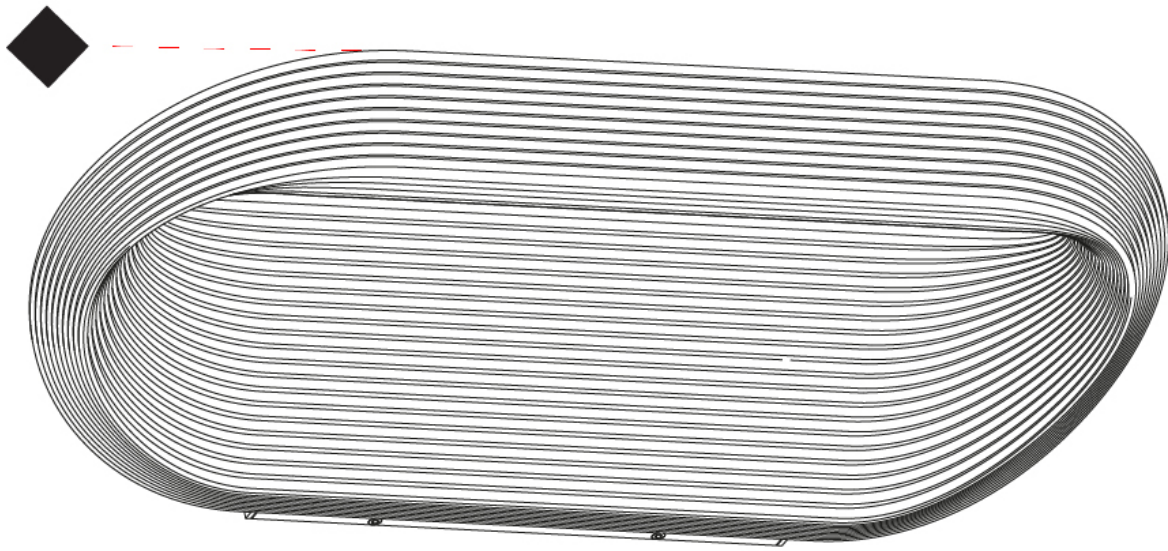

PROJECT	
TYPE	
SPECIFIER	
QUANTITY	
DATE	

550mm 21 ⁵/₈"

245mm 9 ⁵/₈"

110mm
4 ⁵/₁₆"

J-Box cover plate included

D33010

PROJECT	_____
TYPE	_____
SPECIFIER	_____
QUANTITY	_____
DATE	_____

SESTESSA SURFACE