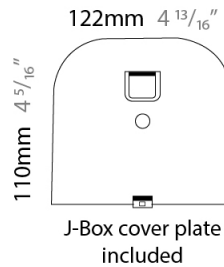

SESTESSA SURFACE

D33008

base number

PROJECT	_____
TYPE	_____
SPECIFIER	_____
QUANTITY	_____
DATE	_____

1. To build a product code in our configurator select the specify button on the base model # product page
2. To build a manual product code on this datasheet choose from the options listed below in blue font and add the suffix to the base model #

GENERAL

Series: Sestessa
Brand: Cini & Nils
Division: Design
Mounting Type: Surface
Mounting Location: Wall
Subcategory: Ambient

PHYSICAL

Length (mm): 240
Length (in): 9 ⁷/₁₆"
Width (mm): 50
Width (in): 1 ¹⁵/₁₆"
Height (mm): 90
Height (in): 3 ⁹/₁₆"
Extension (mm): 175
Extension (in): 6 ⁷/₈"
Light Distribution: Indirect
Weight (kg): 1.0
Weight (lbs): 2.2
Fixture Finish: WHI
Fixture Material: Aluminum

ELECTRICAL

Lamp Type: LED
Total Output Wattage (W): 20
Dimming: Tri-Mode (Non-Dimming and Phase Dimming (120Vac only) and 0-10V Dimming)
Driver Included: Yes
Driver Location: Integrated
Driver Type: Constant Current - Universal
Driver Class: Class 2
Input Voltage (V): 120 - 277
Constant Current (MA): 500

LED

Number of LEDs: 1
Color Temperature (°K): 2800
Nominal Lumen (lm): 1700
CRI: >80 CRI
Efficiency (%): 99.4
Lamp Life (hrs): 50000

OPTICAL

RATINGS AND CERTIFICATIONS

Certified By: Certified for North American Standards
IP rating: IP20