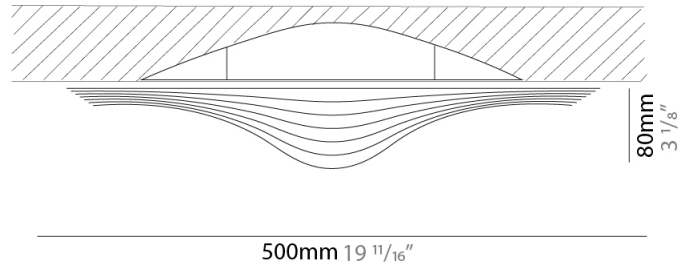

SESTESSA RECESSED

D32009

base number

1. To build a product code in our configurator select the specify button on the base model # product page
2. To build a manual product code on this datasheet choose from the options listed below in blue font and add the suffix to the base model #

GENERAL

Series: Sestessa
Brand: Cini & Nils
Division: Design
Mounting Type: Recessed
Mounting Location: Ceiling
Subcategory: Ambient

PHYSICAL

Diameter (mm): 500
Diameter (in): 19 11/16
Height (mm): 80
Height (in): 3 1/8
Light Distribution: Indirect
Fixture Finish: WHI
Fixture Material: Aluminum

ELECTRICAL

Lamp Type: LED
Total Output Wattage (W): 52
Dimming: Tri-Mode (Non-Dimming and Phase Dimming (120Vac only) and 0-10V Dimming)
Driver Included: Yes
Driver Location: Integrated
Driver Type: Constant Current - Universal
Driver Class: Class 2
Input Voltage (V): 120 - 277
Constant Current (MA): 700

LED

Number of LEDs: 2
Color Temperature (°K): 2800
Nominal Lumen (lm): 4800
CRI: >95 CRI
Lamp Life (hrs): 50000

OPTICAL

RATINGS AND CERTIFICATIONS

Certified By: Certified for North American Standards
IP rating: IP20

PROJECT
TYPE
SPECIFIER
QUANTITY
DATE