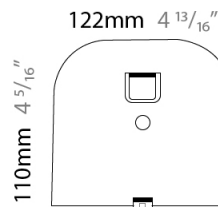

GENERAL

Series: Sestessa
 Brand: Cini & Nils
 Division: Design
 Mounting Type: Suspension
 Mounting Location: Ceiling
 Subcategory: Pendant

PHYSICAL

Shape: Round
 Diameter (mm): 500
 Diameter (in): 19 11/16
 Height (mm): 126
 Height (in): 4 15/16
 Max. Overall Height (mm): 2500
 Max. Overall Height (in): 98 7/16
 Light Distribution: Indirect
 Fixture Finish: WHI
 Fixture Material: Metal

GENERAL

Series: Sestessa
 Brand: Cini & Nils
 Division: Design
 Mounting Type: Suspension
 Mounting Location: Ceiling
 Subcategory: Pendant

PHYSICAL

Shape: Round
 Diameter (mm): 500
 Diameter (in): 19 11/16
 Height (mm): 126
 Height (in): 4 15/16
 Max. Overall Height (mm): 2500
 Max. Overall Height (in): 98 7/16
 Light Distribution: Indirect
 Weight (kg): 5.9
 Weight (lbs): 13.0
 Fixture Finish: WHI
 Fixture Material: Aluminum
 Upon Request: Any specified colour

GENERAL

Series: Sestessa
 Brand: Cini & Nils
 Division: Design
 Mounting Type: Surface
 Mounting Location: Wall
 Subcategory: Ambient

PHYSICAL

Length (mm): 330
 Length (in): 13
 Height (mm): 110
 Height (in): 4 5/16
 Extension (mm): 240
 Extension (in): 9 7/16
 Light Distribution: Indirect
 Fixture Finish: WHI
 Fixture Material: Aluminum

330mm 13"

240mm 9 7/16"

110mm 4 5/16"

122mm 4 13/16"

110mm 4 5/16"

J-Box cover plate included

D33004

PROJECT