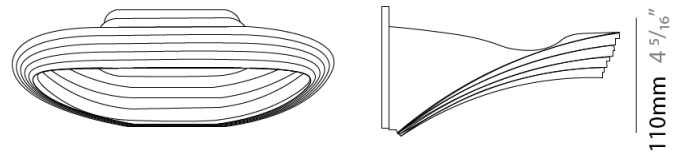

PROJECT	_____
TYPE	_____
SPECIFIER	_____
QUANTITY	_____
DATE	_____

SESTESSA SURFACE

D33004

base number

1. To build a product code in our configurator select the specify button on the base model # product page
2. To build a manual product code on this datasheet choose from the options listed below in blue font and add the suffix to the base model #

GENERAL

Series: Sestessa
Brand: Cini & Nils
Division: Design
Mounting Type: Surface
Mounting Location: Wall
Subcategory: Ambient

PHYSICAL

Length (mm): 330
Length (in): 13
Height (mm): 110
Height (in): 4 5/16
Extension (mm): 240
Extension (in): 9 7/16
Light Distribution: Indirect
Fixture Finish: WHI
Fixture Material: Aluminum

ELECTRICAL

Lamp Type: LED
Total Output Wattage (W): 20
Dimming: Tri-Mode (Non-Dimming and Phase Dimming (120Vac only) and 0-10V Dimming)
Driver Included: Yes
Driver Location: Integrated
Driver Type: Constant Current - Universal
Driver Class: Class 2
Input Voltage (V): 120 - 277
Constant Current (MA): 500

LED

Number of LEDs: 1
Color Temperature (°K): 2800
Nominal Lumen (lm): 2000
CRI: >80 CRI
Lamp Life (hrs): 50000

OPTICAL

RATINGS AND CERTIFICATIONS

Certified By: Certified for North American Standards
IP rating: IP20

330mm 13"

240mm 9 7/16"

110mm 4 5/16"