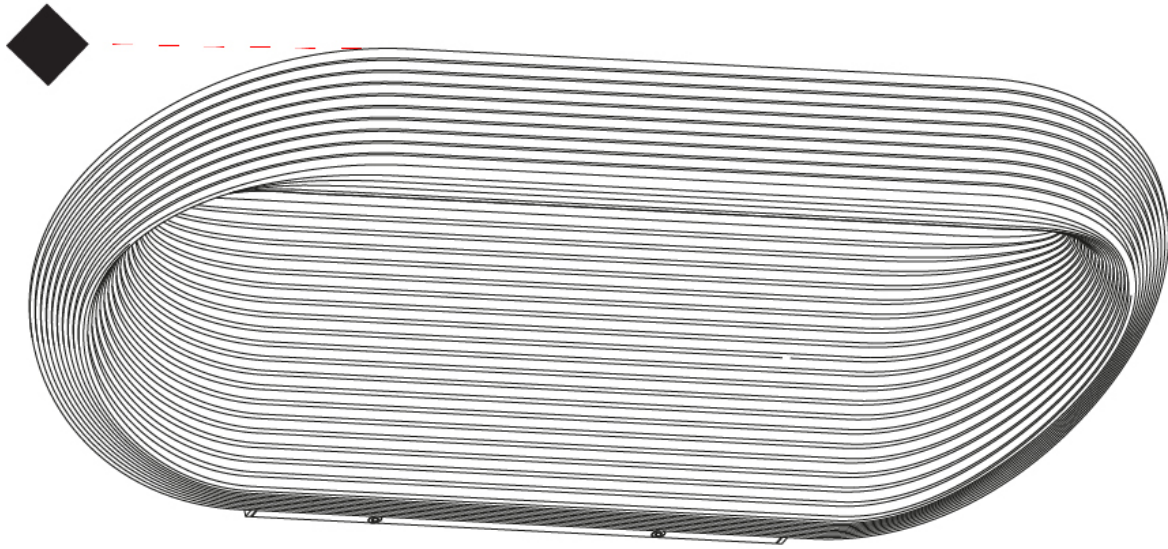

D33011

PROJECT

TYPE

SPECIFIER

QUANTITY

DATE

D