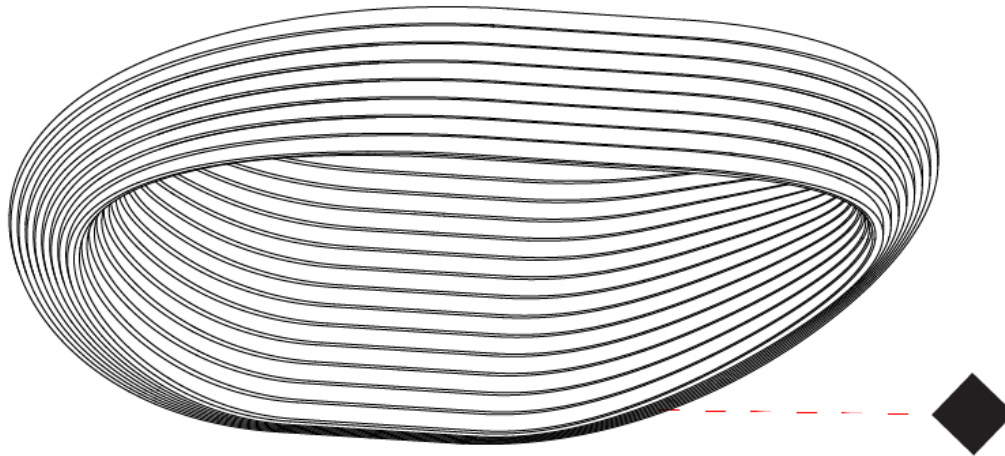

D33008

PROJECT _____

TYPE _____

SPECIFIER _____

QUANTITY _____

DATE _____