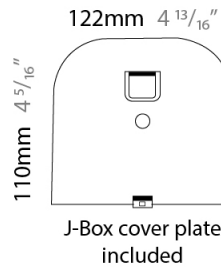

PROJECT	_____
TYPE	_____
SPECIFIER	_____
QUANTITY	_____
DATE	_____

SESTESSA SURFACE

D33009

base number

1. To build a product code in our configurator select the specify button on the base model # product page
2. To build a manual product code on this datasheet choose from the options listed below in blue font and add the suffix to the base model #

GENERAL

Series: Sestessa
Brand: Cini & Nils
Division: Design
Mounting Type: Surface
Mounting Location: Wall
Subcategory: Ambient

PHYSICAL

Length (mm): 240
Length (in): 9 7/16
Height (mm): 90
Height (in): 3 9/16
Extension (mm): 175
Extension (in): 6 7/8
Light Distribution: Indirect
Weight (kg): 1.0
Weight (lbs): 2.2
Fixture Finish: WHI
Fixture Material: Aluminum

ELECTRICAL

Lamp Type: LED
Total Output Wattage (W): 20
Dimming: Tri-Mode (Non-Dimming and Phase Dimming (120Vac only) and 0-10V Dimming)
Driver Included: Yes
Driver Location: Integrated
Driver Type: Constant Current - Universal
Driver Class: Class 2
Input Voltage (V): 120 - 277
Constant Current (MA): 500

LED

Number of LEDs: 1
Color Temperature (°K): 2800
Nominal Lumen (lm): 1300
CRI: >95 CRI
Lamp Life (hrs): 50000

OPTICAL

RATINGS AND CERTIFICATIONS

Certified By: Certified for North American Standards
IP rating: IP20