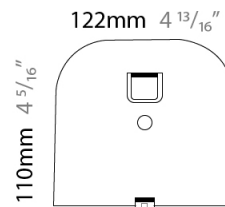

J-Box cover plate included