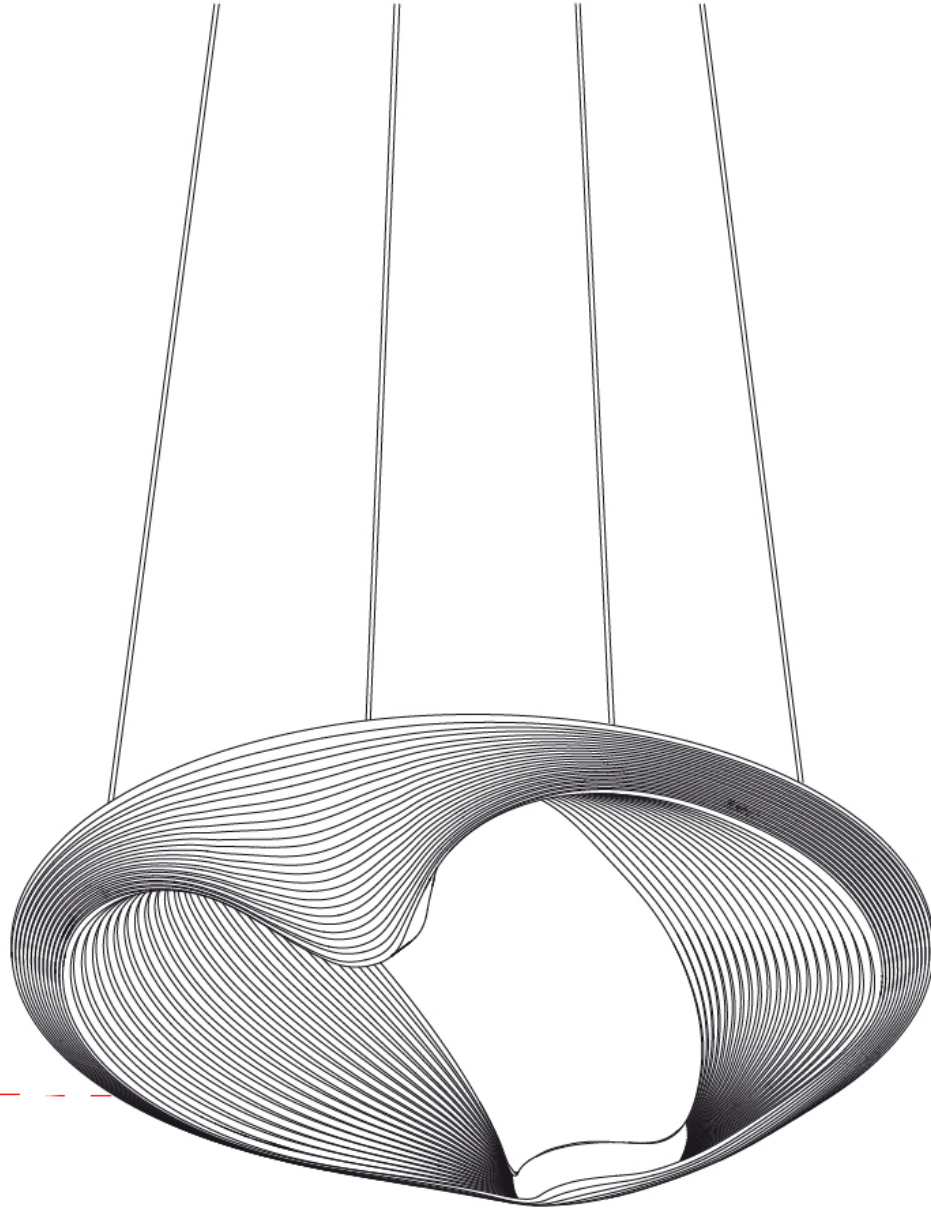

SESTESSA SUSPENSION

D31011

PROJECT	_____
TYPE	_____
SPECIFIER	_____
QUANTITY	_____
DATE	_____

D