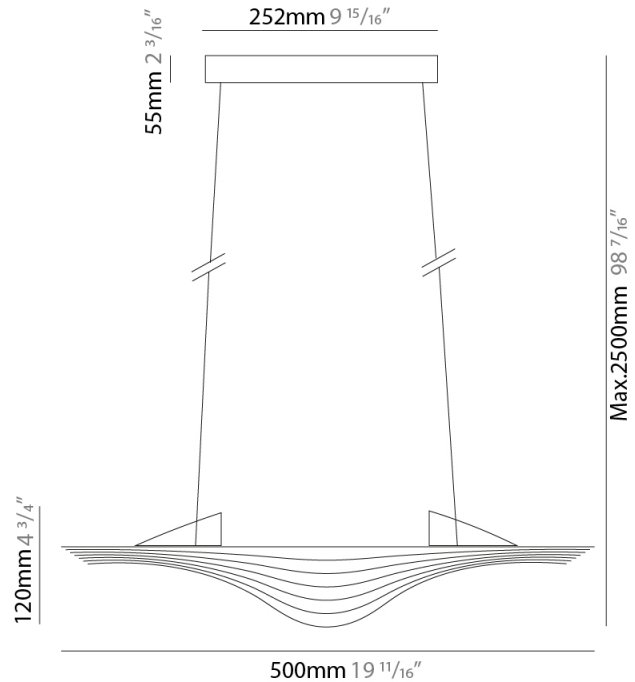

SESTESSA SUSPENSION

D31011

base number

1. To build a product code in our configurator select the specify button on the base model # product page
2. To build a manual product code on this datasheet choose from the options listed below in blue font and add the suffix to the base model #

GENERAL

Series: Sestessa
Brand: Cini & Nils
Division: Design
Mounting Type: Suspension
Mounting Location: Ceiling
Subcategory: Pendant

PHYSICAL

Shape: Round
Diameter (mm): 500
Diameter (in): 19 11/16
Height (mm): 126
Height (in): 4 15/16
Max. Overall Height (mm): 2500
Max. Overall Height (in): 98 7/16
Light Distribution: Indirect
Weight (kg): 5.9
Weight (lbs): 13.0
Fixture Finish: WHI
Fixture Material: Aluminum
Upon Request: Any specified colour

ELECTRICAL

Lamp Type: LED
Total Output Wattage (W): 52
Dimming: Tri-Mode (Non-Dimming and Phase Dimming (120Vac only) and 0-10V Dimming)
Driver Included: Yes
Driver Location: Integrated
Driver Type: Constant Current - Universal
Driver Class: Class 2
Input Voltage (V): 120 - 277
Constant Current (MA): 700

LED

Number of LEDs: 2
Color Temperature (°K): 2800
Nominal Lumen (lm): 4800
CRI: >95 CRI
Lamp Life (hrs): 50000
Upon Request: 3000K / 3500K / 4000K for orders ≥ 5

OPTICAL

RATINGS AND CERTIFICATIONS

Certified By: Certified for North American Standards
IP rating: IP20

PROJECT	
TYPE	
SPECIFIER	
QUANTITY	
DATE