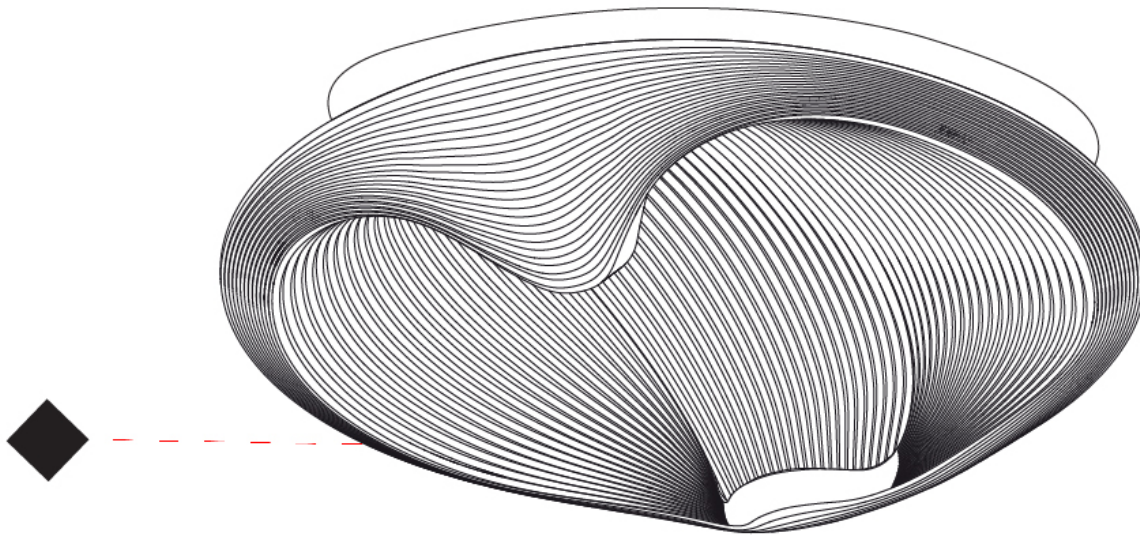

D32007

PROJECT

TYPE

SPECIFIER

QUANTITY

DATE

D