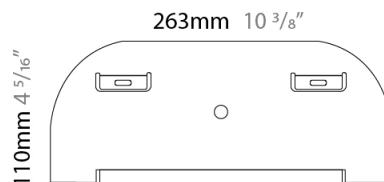

263mm 10 ³/₈"

110mm
4 ⁵/₁₆"

J-Box cover plate included