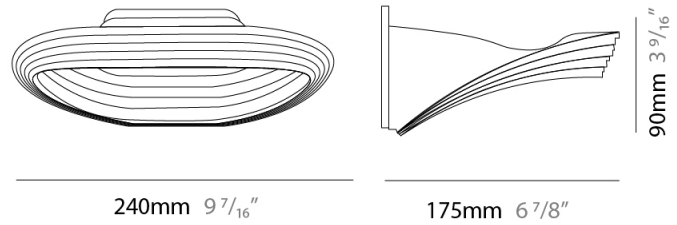

SESTESSA SURFACE

D33008

base number

PROJECT	
TYPE	
SPECIFIER	
QUANTITY	
DATE	

1. To build a product code in our configurator select the specify button on the base model # product page
2. To build a manual product code on this datasheet choose from the options listed below in blue font and add the suffix to the base model #

GENERAL

Series: Sestessa
Brand: Cini & Nils
Division: Design
Mounting Type: Surface
Mounting Location: Wall
Subcategory: Ambient

PHYSICAL

Length (mm): 240
Length (in): 9 ⁷/₁₆"
Width (mm): 50
Width (in): 1 ¹⁵/₁₆"
Height (mm): 90
Height (in): 3 ⁹/₁₆"
Extension (mm): 175
Extension (in): 6 ⁷/₈"
Light Distribution: Indirect
Weight (kg): 1.0
Weight (lbs): 2.2
Fixture Finish: WHI
Fixture Material: Aluminum

ELECTRICAL

Lamp Type: LED
Total Output Wattage (W): 20
Dimming: Tri-Mode (Non-Dimming and Phase Dimming (120Vac only) and 0-10V Dimming)
Driver Included: Yes
Driver Location: Integrated
Driver Type: Constant Current - Universal
Driver Class: Class 2
Input Voltage (V): 120 - 277
Constant Current (MA): 500

LED

Number of LEDs: 1
Color Temperature (°K): 2800
Nominal Lumen (lm): 1700
CRI: >80 CRI
Efficiency (%): 99.4
Lamp Life (hrs): 50000

OPTICAL

RATINGS AND CERTIFICATIONS

Certified By: Certified for North American Standards
IP rating: IP20