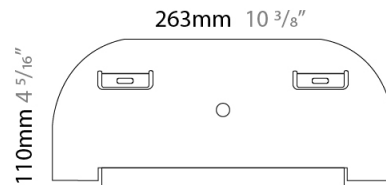

263mm 10 ³/₈"

110mm
4 ⁵/₁₆"

J-Box cover plate included