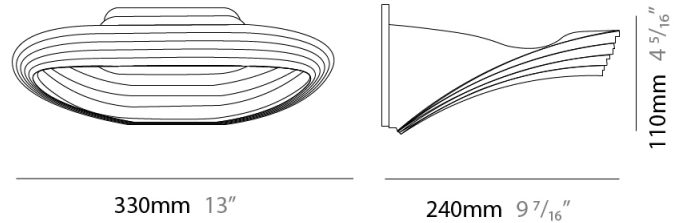

SESTESSA SURFACE

D33004

base number

PROJECT	
TYPE	
SPECIFIER	
QUANTITY	
DATE	

1. To build a product code in our configurator select the specify button on the base model # product page
2. To build a manual product code on this datasheet choose from the options listed below in blue font and add the suffix to the base model #

GENERAL

Series: Sestessa
Brand: Cini & Nils
Division: Design
Mounting Type: Surface
Mounting Location: Wall
Subcategory: Ambient

PHYSICAL

Length (mm): 330
Length (in): 13
Height (mm): 110
Height (in): 4 5/16
Extension (mm): 240
Extension (in): 9 7/16
Light Distribution: Indirect
Fixture Finish: WHI
Fixture Material: Aluminum

ELECTRICAL

Lamp Type: LED
Total Output Wattage (W): 20
Dimming: Tri-Mode (Non-Dimming and Phase Dimming (120Vac only) and 0-10V Dimming)
Driver Included: Yes
Driver Location: Integrated
Driver Type: Constant Current - Universal
Driver Class: Class 2
Input Voltage (V): 120 - 277
Constant Current (MA): 500

LED

Number of LEDs: 1
Color Temperature (°K): 2800
Nominal Lumen (lm): 2000
CRI: >80 CRI
Lamp Life (hrs): 50000

OPTICAL

RATINGS AND CERTIFICATIONS

Certified By: Certified for North American Standards
IP rating: IP20