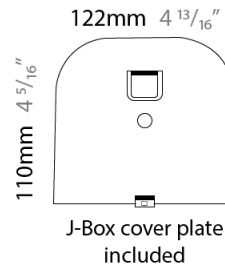

SESTESSA SURFACE

D33004

base number

PROJECT	
TYPE	
SPECIFIER	
QUANTITY	
DATE	

1. To build a product code in our configurator select the specify button on the base model # product page
2. To build a manual product code on this datasheet choose from the options listed below in blue font and add the suffix to the base model #

GENERAL

Series: Sestessa
Brand: Cini & Nils
Division: Design
Mounting Type: Surface
Mounting Location: Wall
Subcategory: Ambient

PHYSICAL

Length (mm): 330
Length (in): 13
Height (mm): 110
Height (in): 4 5/16
Extension (mm): 240
Extension (in): 9 7/16
Light Distribution: Indirect
Fixture Finish: WHI
Fixture Material: Aluminum

ELECTRICAL

Lamp Type: LED
Total Output Wattage (W): 20
Dimming: Tri-Mode (Non-Dimming and Phase Dimming (120Vac only) and 0-10V Dimming)
Driver Included: Yes
Driver Location: Integrated
Driver Type: Constant Current - Universal
Driver Class: Class 2
Input Voltage (V): 120 - 277
Constant Current (MA): 500

LED

Number of LEDs: 1
Color Temperature (°K): 2800
Nominal Lumen (lm): 2000
CRI: >80 CRI
Lamp Life (hrs): 50000

OPTICAL

RATINGS AND CERTIFICATIONS

Certified By: Certified for North American Standards
IP rating: IP20