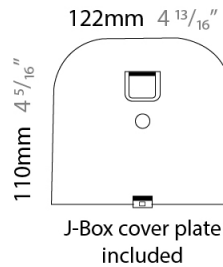

PROJECT	_____
TYPE	_____
SPECIFIER	_____
QUANTITY	_____
DATE	_____

SESTESSA SURFACE

D33009

base number

1. To build a product code in our configurator select the specify button on the base model # product page
2. To build a manual product code on this datasheet choose from the options listed below in blue font and add the suffix to the base model #

GENERAL

Series: Sestessa
Brand: Cini & Nils
Division: Design
Mounting Type: Surface
Mounting Location: Wall
Subcategory: Ambient

PHYSICAL

Length (mm): 240
Length (in): 9 ⁷/₁₆"
Height (mm): 90
Height (in): 3 ⁹/₁₆"
Extension (mm): 175
Extension (in): 6 ⁷/₈"
Light Distribution: Indirect
Weight (kg): 1.0
Weight (lbs): 2.2
Fixture Finish: WHI
Fixture Material: Aluminum

ELECTRICAL

Lamp Type: LED
Total Output Wattage (W): 20
Dimming: Tri-Mode (Non-Dimming and Phase Dimming (120Vac only) and 0-10V Dimming)
Driver Included: Yes
Driver Location: Integrated
Driver Type: Constant Current - Universal
Driver Class: Class 2
Input Voltage (V): 120 - 277
Constant Current (MA): 500

LED

Number of LEDs: 1
Color Temperature (°K): 2800
Nominal Lumen (lm): 1300
CRI: >95 CRI
Lamp Life (hrs): 50000

OPTICAL

RATINGS AND CERTIFICATIONS

Certified By: Certified for North American Standards
IP rating: IP20