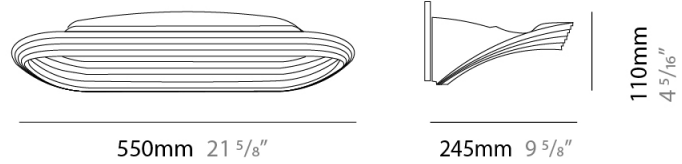

SESTESSA SURFACE

D33010

base number

PROJECT	
TYPE	
SPECIFIER	
QUANTITY	
DATE	

1. To build a product code in our configurator select the specify button on the base model # product page
2. To build a manual product code on this datasheet choose from the options listed below in blue font and add the suffix to the base model #

GENERAL

Series: Sestessa
Brand: Cini & Nils
Division: Design
Mounting Type: Surface
Mounting Location: Wall
Subcategory: Ambient

PHYSICAL

Length (mm): 550
Length (in): 21 ⁵/₈
Height (mm): 110
Height (in): 4 ⁵/₁₆
Extension (mm): 245
Extension (in): 9 ⁵/₈
Light Distribution: Indirect
Fixture Finish: WHI
Fixture Material: Aluminum

ELECTRICAL

Lamp Type: LED
Input Wattage (W): 44.2
Total Output Wattage (W): 39
Dimming: Tri-Mode (Non-Dimming and Phase Dimming (120Vac only) and 0-10V Dimming)
Driver Included: Yes
Driver Location: Integrated
Driver Type: Constant Current - Universal
Driver Class: Class 2
Input Voltage (V): 120 - 277
Constant Current (MA): 1050

LED

Number of LEDs: 1
Color Temperature (°K): 2800
Nominal Lumen (lm): 5000
CRI: >80 CRI
Lamp Life (hrs): 50000

OPTICAL

RATINGS AND CERTIFICATIONS

Certified By: Certified for North American Standards
IP rating: IP20

550mm 21 ⁵/₈"

245mm 9 ⁵/₈"

110mm
4 ⁵/₁₆"