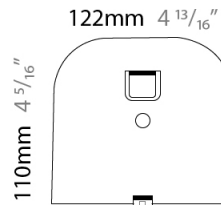

### PHYSICAL

Length (mm): 330  
 Length (in): 13  
 Height (mm): 110  
 Height (in): 4 5/16  
 Extension (mm): 240  
 Extension (in): 9 7/16  
 Light Distribution: Indirect  
 Fixture Finish: WHI  
 Fixture Material: Aluminum

### PHYSICAL

Length (mm): 330  
 Length (in): 13  
 Height (mm): 110  
 Height (in): 4 <sup>5</sup>/<sub>16</sub>  
 Extension (mm): 240  
 Extension (in): 9 <sup>7</sup>/<sub>16</sub>  
 Light Distribution: Indirect  
 Fixture Finish: WHI  
 Fixture Material: Aluminum

### RATINGS AND CERTIFICATIONS

Certified By: Certified for North American Standards  
 IP rating: IP20

PROJECT	
TYPE	
SPECIFIER	
QUANTITY	
DATE	

330mm 13"

240mm 9 <sup>7</sup>/<sub>16</sub>"

110mm 4 <sup>5</sup>/<sub>16</sub>"

### PHYSICAL

Length (mm): 240  
 Length (in): 9 <sup>7</sup>/<sub>16</sub>"  
 Width (mm): 50  
 Width (in): 1 <sup>15</sup>/<sub>16</sub>"  
 Height (mm): 90  
 Height (in): 3 <sup>9</sup>/<sub>16</sub>"  
 Extension (mm): 175  
 Extension (in): 6 <sup>7</sup>/<sub>8</sub>"  
 Light Distribution: Indirect  
 Weight (kg): 1.0  
 Weight (lbs): 2.2  
 Fixture Finish: WHI  
 Fixture Material: Aluminum