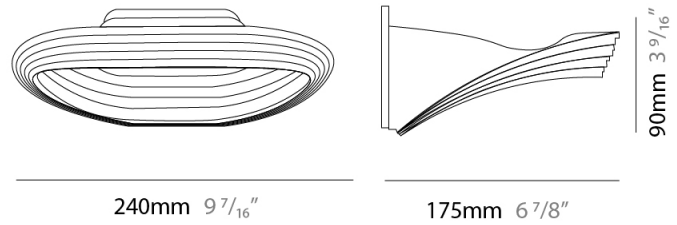

PROJECT	_____
TYPE	_____
SPECIFIER	_____
QUANTITY	_____
DATE	_____

SESTESSA SURFACE

D33008

base number

1. To build a product code in our configurator select the specify button on the base model # product page
2. To build a manual product code on this datasheet choose from the options listed below in blue font and add the suffix to the base model #

GENERAL

Series: Sestessa
Partner: Cini & Nils
Division: Design
Installation: Surface
Product Type: Wall Surface
Mounting Location: Wall
Light Distribution: Indirect

PHYSICAL

Length (mm): 240
Length (in): 9 7/16
Width (mm): 50
Width (in): 1 15/16
Height (mm): 90
Height (in): 3 9/16
Extension (mm): 175
Extension (in): 6 7/8
Weight (kg): 1.0
Weight (lbs): 2.2
Fixture Finish: WHI
Fixture Material: Aluminum

ELECTRICAL

Lamp Type: LED
Total Output Wattage (W): 20
Dimming: Tri-Mode (Non-Dimming and Phase Dimming (120Vac only) and 0-10V Dimming)
Driver Included: Yes
Driver Location: Integrated
Driver Type: Constant Current - Universal
Driver Class: Class 2
Input Voltage (V): 120 - 277
Constant Current (MA): 500

LED

Number of LEDs: 1
Color Temperature (°K): 2800
Nominal Lumen (lm): 1700
CRI: >80 CRI
Efficiency (%): 99.4
Lamp Life (hrs): 50000

OPTICAL

RATINGS AND CERTIFICATIONS

Certified By: Certified for North American Standards
IP rating: IP20