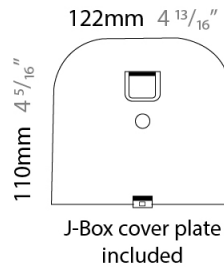

PROJECT	_____
TYPE	_____
SPECIFIER	_____
QUANTITY	_____
DATE	_____

SESTESSA SURFACE

D33008

base number

1. To build a product code in our configurator select the specify button on the base model # product page
2. To build a manual product code on this datasheet choose from the options listed below in blue font and add the suffix to the base model #

GENERAL

Series: Sestessa
Partner: Cini & Nils
Division: Design
Installation: Surface
Product Type: Wall Surface
Mounting Location: Wall
Light Distribution: Indirect

PHYSICAL

Length (mm): 240
Length (in): 9 7/16
Width (mm): 50
Width (in): 1 15/16
Height (mm): 90
Height (in): 3 9/16
Extension (mm): 175
Extension (in): 6 7/8
Weight (kg): 1.0
Weight (lbs): 2.2
Fixture Finish: WHI
Fixture Material: Aluminum

ELECTRICAL

Lamp Type: LED
Total Output Wattage (W): 20
Dimming: Tri-Mode (Non-Dimming and Phase Dimming (120Vac only) and 0-10V Dimming)
Driver Included: Yes
Driver Location: Integrated
Driver Type: Constant Current - Universal
Driver Class: Class 2
Input Voltage (V): 120 - 277
Constant Current (MA): 500

LED

Number of LEDs: 1
Color Temperature (°K): 2800
Nominal Lumen (lm): 1700
CRI: >80 CRI
Efficiency (%): 99.4
Lamp Life (hrs): 50000

OPTICAL

RATINGS AND CERTIFICATIONS

Certified By: Certified for North American Standards
IP rating: IP20