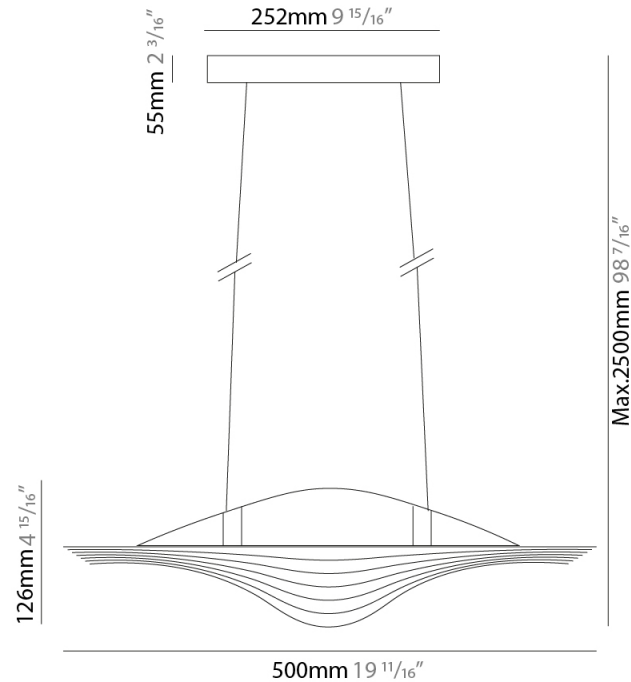

SESTESSA SUSPENSION

D31009

base number

1. To build a product code in our configurator select the specify button on the base model # product page
2. To build a manual product code on this datasheet choose from the options listed below in blue font and add the suffix to the base model #

GENERAL

Series: Sestessa
Partner: Cini & Nils
Division: Design
Installation: Suspension
Product Type: Pendant
Mounting Location: Ceiling
Light Distribution: Indirect

PHYSICAL

Shape: Round
Diameter (mm): 500
Diameter (in): 19 ¹¹/₁₆"
Height (mm): 126
Height (in): 4 ¹⁵/₁₆"
Max. Overall Height (mm): 2500
Max. Overall Height (in): 98 ⁷/₁₆"
Fixture Finish: WHI
Fixture Material: Aluminum

ELECTRICAL

Lamp Type: LED
Total Output Wattage (W): 52
Dimming: Tri-Mode (Non-Dimming and Phase Dimming (120Vac only) and 0-10V Dimming)
Driver Included: Yes
Driver Location: Integrated
Driver Type: Constant Current - Universal
Driver Class: Class 2
Input Voltage (V): 120 - 277
Constant Current (MA): 700

LED

Number of LEDs: 2
Color Temperature (°K): 2800
Nominal Lumen (lm): 4800
CRI: >95 CRI
Lamp Life (hrs): 50000

OPTICAL

RATINGS AND CERTIFICATIONS

Certified By: Certified for North American Standards
IP rating: IP20

PROJECT	
TYPE	
SPECIFIER	
QUANTITY	
DATE