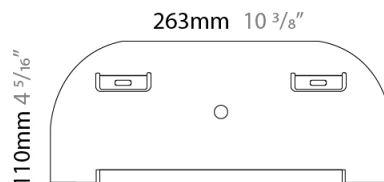

GENERAL

Series: Sestessa
 Partner: Cini & Nils
 Division: Design
 Installation: Suspension
 Product Type: Pendant
 Mounting Location: Ceiling
 Light Distribution: Indirect

PHYSICAL

Shape: Round
 Diameter (mm): 500
 Diameter (in): 19 ¹¹/₁₆"
 Height (mm): 126
 Height (in): 4 ¹⁵/₁₆"
 Max. Overall Height (mm): 2500
 Max. Overall Height (in): 98 ⁷/₁₆"
 Fixture Finish: WHI
 Fixture Material: Aluminum

GENERAL

Series: Sestessa
 Partner: Cini & Nils
 Division: Design
 Installation: Surface
 Product Type: Wall Surface
 Mounting Location: Wall
 Light Distribution: Indirect

PHYSICAL

Length (mm): 240
 Length (in): 9 7/16
 Width (mm): 50
 Width (in): 1 15/16
 Height (mm): 90
 Height (in): 3 9/16
 Extension (mm): 175
 Extension (in): 6 7/8
 Weight (kg): 1.0
 Weight (lbs): 2.2
 Fixture Finish: WHI
 Fixture Material: Aluminum

GENERAL

Series: Sestessa
 Partner: Cini & Nils
 Division: Design
 Installation: Surface
 Product Type: Wall Surface
 Mounting Location: Wall
 Light Distribution: Indirect

PHYSICAL

Length (mm): 550
 Length (in): 21 ⁵/₈
 Height (mm): 110
 Height (in): 4 ⁵/₁₆
 Extension (mm): 245
 Extension (in): 9 ⁵/₈
 Fixture Finish: WHI
 Fixture Material: Aluminum

PROJECT	
TYPE	
SPECIFIER	
QUANTITY	
DATE	

550mm 21 ⁵/₈"

245mm 9 ⁵/₈"

110mm
4 ⁵/₁₆"

263mm 10 ³/₈"

110mm
4 ⁵/₁₆"

J-Box cover plate included

D33010