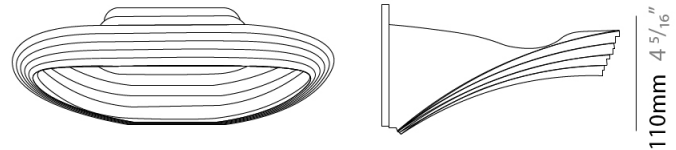

SESTESSA SURFACE

D33004

base number

1. To build a product code in our configurator select the specify button on the base model # product page
2. To build a manual product code on this datasheet choose from the options listed below in blue font and add the suffix to the base model #

GENERAL

Series: Sestessa
Partner: Cini & Nils
Division: Design
Installation: Surface
Product Type: Wall Surface
Mounting Location: Wall
Light Distribution: Indirect

PHYSICAL

Length (mm): 330
Length (in): 13
Height (mm): 110
Height (in): 4 ⁵/₁₆
Extension (mm): 240
Extension (in): 9 ⁷/₁₆
Fixture Finish: WHI
Fixture Material: Aluminum

ELECTRICAL

Lamp Type: LED
Total Output Wattage (W): 20
Dimming: Tri-Mode (Non-Dimming and Phase Dimming (120Vac only) and 0-10V Dimming)
Driver Included: Yes
Driver Location: Integrated
Driver Type: Constant Current - Universal
Driver Class: Class 2
Input Voltage (V): 120 - 277
Constant Current (MA): 500

LED

Number of LEDs: 1
Color Temperature (°K): 2800
Nominal Lumen (lm): 2000
CRI: >80 CRI
Lamp Life (hrs): 50000

OPTICAL

RATINGS AND CERTIFICATIONS

Certified By: Certified for North American Standards
IP rating: IP20

PROJECT	
TYPE	
SPECIFIER	
QUANTITY	
DATE	

330mm 13"

240mm 9 ⁷/₁₆"

110mm 4 ⁵/₁₆"