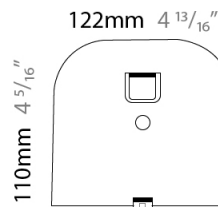

GENERAL

Series: Sestessa
 Partner: Cini & Nils
 Division: Design
 Installation: Suspension
 Product Type: Pendant
 Mounting Location: Ceiling
 Light Distribution: Indirect

PHYSICAL

Shape: Round
 Diameter (mm): 500
 Diameter (in): 19 ¹¹/₁₆"
 Height (mm): 126
 Height (in): 4 ¹⁵/₁₆"
 Max. Overall Height (mm): 2500
 Max. Overall Height (in): 98 ⁷/₁₆"
 Fixture Finish: WHI
 Fixture Material: Aluminum

GENERAL

Series: Sestessa
 Partner: Cini & Nils
 Division: Design
 Installation: Surface
 Product Type: Wall Surface
 Mounting Location: Wall
 Light Distribution: Indirect

PHYSICAL

Length (mm): 330
 Length (in): 13
 Height (mm): 110
 Height (in): 4 ⁵/₁₆
 Extension (mm): 240
 Extension (in): 9 ⁷/₁₆
 Fixture Finish: WHI
 Fixture Material: Aluminum

PROJECT	
TYPE	
SPECIFIER	
QUANTITY	
DATE	

330mm 13"

240mm 9 ⁷/₁₆"

110mm 4 ⁵/₁₆"

122mm 4 ¹³/₁₆"

110mm 4 ⁵/₁₆"

J-Box cover plate included

D33004

GENERAL

Series: Sestessa
 Partner: Cini & Nils
 Division: Design
 Installation: Surface
 Product Type: Wall Surface
 Mounting Location: Wall
 Light Distribution: Indirect

PHYSICAL

Length (mm): 240
 Length (in): 9 7/16
 Width (mm): 50
 Width (in): 1 15/16
 Height (mm): 90
 Height (in): 3 9/16
 Extension (mm): 175
 Extension (in): 6 7/8
 Weight (kg): 1.0
 Weight (lbs): 2.2
 Fixture Finish: WHI
 Fixture Material: Aluminum