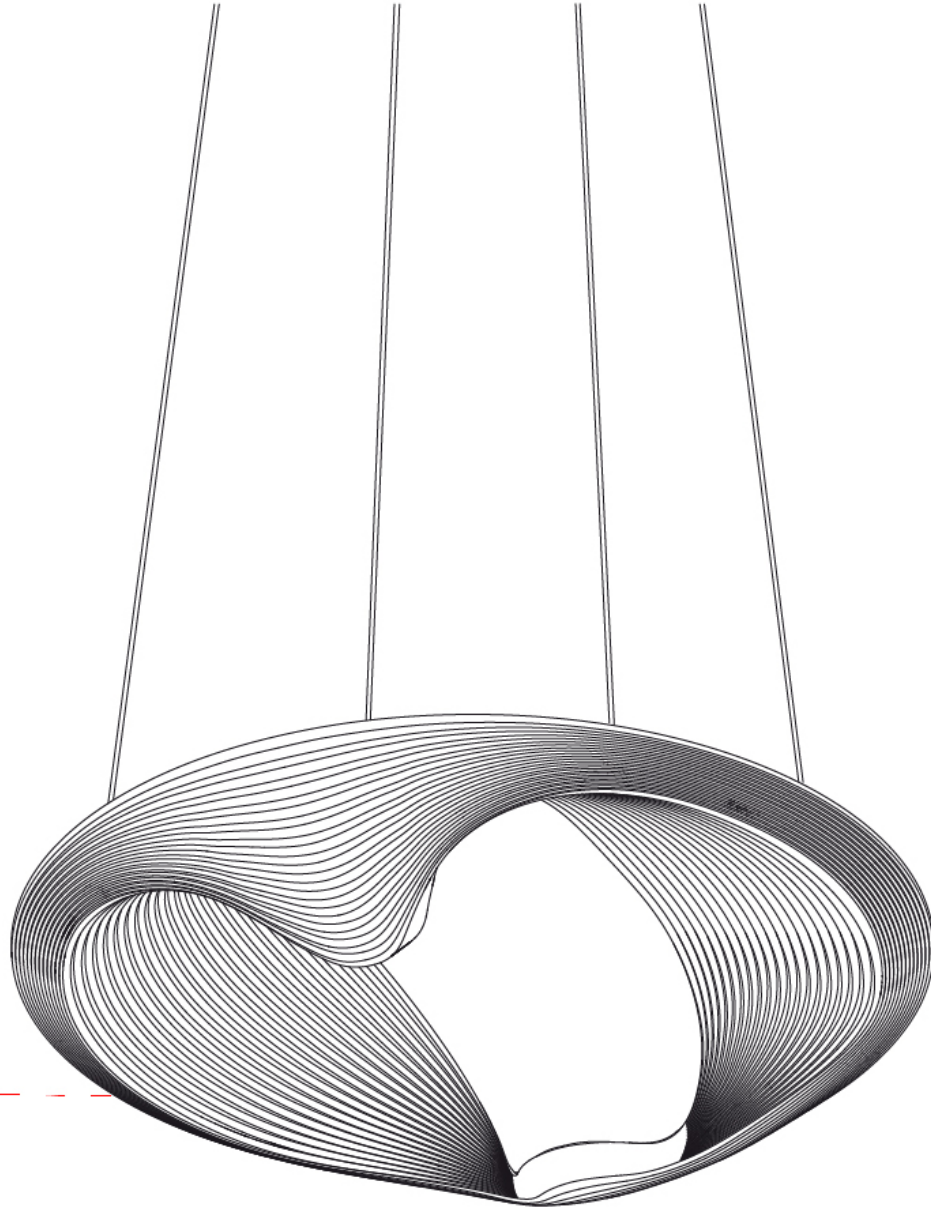

D31011

PROJECT	_____
TYPE	_____
SPECIFIER	_____
QUANTITY	_____
DATE	_____