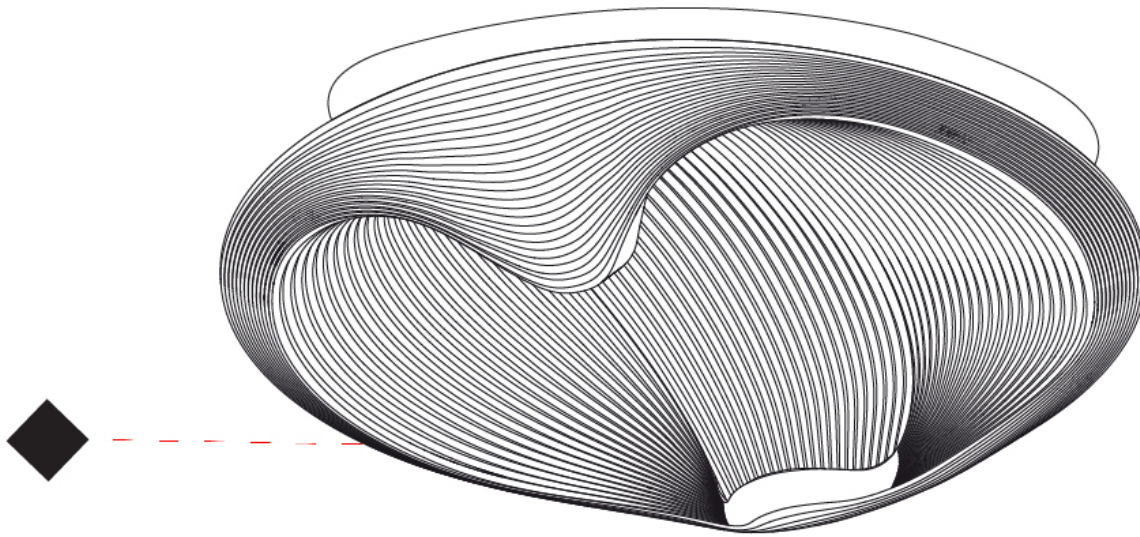

D32007

PROJECT

TYPE

SPECIFIER

QUANTITY

DATE

D