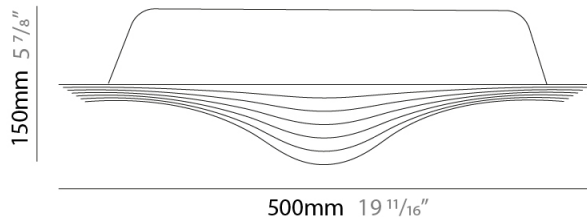

PROJECT	_____
TYPE	_____
SPECIFIER	_____
QUANTITY	_____
DATE	_____

SESTESSA SURFACE

D32007

base number

1. To build a product code in our configurator select the specify button on the base model # product page
2. To build a manual product code on this datasheet choose from the options listed below in blue font and add the suffix to the base model #

GENERAL

Series: Sestessa
Brand: Cini & Nils
Division: Design
Mounting Type: Surface
Mounting Location: Ceiling
Subcategory: Ambient

PHYSICAL

Shape: Round
Diameter (mm): 500
Diameter (in): 19 11/16
Height (mm): 150
Height (in): 5 7/8
Light Distribution: Indirect
Fixture Finish: WHI
Fixture Material: Aluminum

ELECTRICAL

Lamp Type: LED
Total Output Wattage (W): 52
Dimming: Tri-Mode (Non-Dimming and Phase Dimming (120Vac only) and 0-10V Dimming)
Driver Included: Yes
Driver Location: Integrated
Driver Type: Constant Current - Universal
Driver Class: Class 2
Input Voltage (V): 120 - 277
Constant Current (MA): 700

LED

Number of LEDs: 2
Color Temperature (°K): 2800
Nominal Lumen (lm): 4800
CRI: >95 CRI
Lamp Life (hrs): 50000

OPTICAL

RATINGS AND CERTIFICATIONS

Certified By: Certified for North American Standards
IP rating: IP20