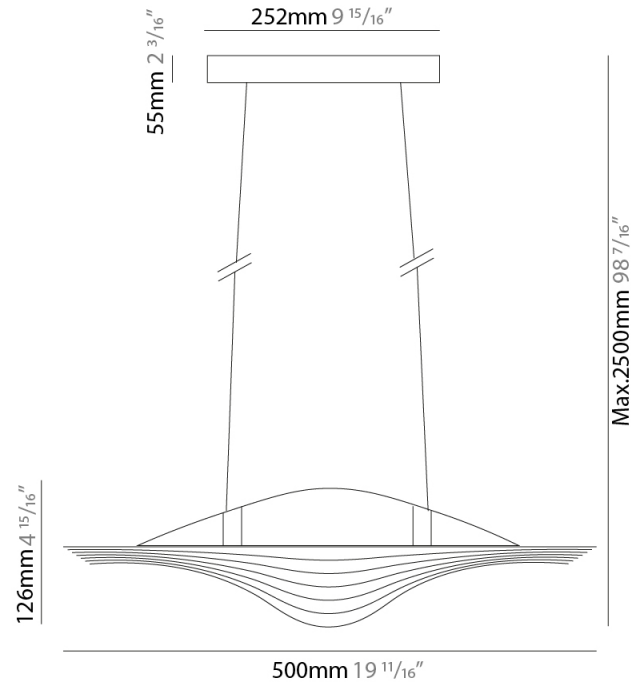

SESTESSA SUSPENSION

D31009

base number

1. To build a product code in our configurator select the specify button on the base model # product page
2. To build a manual product code on this datasheet choose from the options listed below in blue font and add the suffix to the base model #

GENERAL

Series: Sestessa
Brand: Cini & Nils
Division: Design
Mounting Type: Suspension
Mounting Location: Ceiling
Subcategory: Pendant

PHYSICAL

Shape: Round
Diameter (mm): 500
Diameter (in): 19 11/16
Height (mm): 126
Height (in): 4 15/16
Max. Overall Height (mm): 2500
Max. Overall Height (in): 98 7/16
Light Distribution: Indirect
Fixture Finish: WHI
Fixture Material: Metal

ELECTRICAL

Lamp Type: LED
Total Output Wattage (W): 52
Dimming: Tri-Mode (Non-Dimming and Phase Dimming (120Vac only) and 0-10V Dimming)
Driver Included: Yes
Driver Location: Integrated
Driver Type: Constant Current - Universal
Driver Class: Class 2
Input Voltage (V): 120 - 277
Constant Current (MA): 700

LED

Number of LEDs: 2
Color Temperature (°K): 2800
Nominal Lumen (lm): 4800
CRI: >95 CRI
Lamp Life (hrs): 50000

OPTICAL

RATINGS AND CERTIFICATIONS

Certified By: Certified for North American Standards
IP rating: IP20

PROJECT	
TYPE	
SPECIFIER	
QUANTITY	
DATE