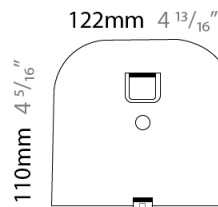

GENERAL

Series: Sestessa
 Partner: Cini & Nils
 Division: Design
 Installation: Surface
 Product Type: Wall Surface
 Mounting Location: Wall
 Light Distribution: Indirect

PHYSICAL

Length (mm): 330
 Length (in): 13
 Height (mm): 110
 Height (in): 4 ⁵/₁₆
 Extension (mm): 240
 Extension (in): 9 ⁷/₁₆
 Fixture Finish: WHI
 Fixture Material: Aluminum

330mm 13"

240mm 9 ⁷/₁₆"

110mm 4 ⁵/₁₆"

122mm 4 ¹³/₁₆"

110mm 4 ⁵/₁₆"

J-Box cover plate included

D33004

PROJECT

GENERAL

Series: Sestessa
 Partner: Cini & Nils
 Division: Design
 Installation: Surface
 Product Type: Wall Surface
 Mounting Location: Wall
 Light Distribution: Indirect

PHYSICAL

Length (mm): 240
 Length (in): 9 7/16
 Width (mm): 50
 Width (in): 1 15/16
 Height (mm): 90
 Height (in): 3 9/16
 Extension (mm): 175
 Extension (in): 6 7/8
 Weight (kg): 1.0
 Weight (lbs): 2.2
 Fixture Finish: WHI
 Fixture Material: Aluminum

GENERAL

Series: Sestessa
 Partner: Cini & Nils
 Division: Design
 Installation: Surface
 Product Type: Wall Surface
 Mounting Location: Wall
 Light Distribution: Indirect

PHYSICAL

Length (mm): 550
 Length (in): 21 5/8
 Height (mm): 110
 Height (in): 4 5/16
 Extension (mm): 245
 Extension (in): 9 5/8
 Fixture Finish: WHI
 Fixture Material: Aluminum