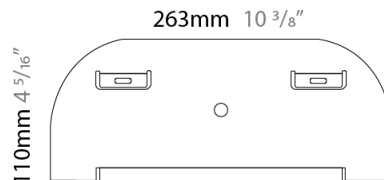

GENERAL

Series: Sestessa
 Partner: Cini & Nils
 Division: Design
 Installation: Surface
 Product Type: Wall Surface
 Mounting Location: Wall
 Light Distribution: Indirect

PHYSICAL

Length (mm): 330
 Length (in): 13
 Height (mm): 110
 Height (in): 4 ⁵/₁₆
 Extension (mm): 240
 Extension (in): 9 ⁷/₁₆
 Fixture Finish: WHI
 Fixture Material: Aluminum

GENERAL

Series: Sestessa
 Partner: Cini & Nils
 Division: Design
 Installation: Surface
 Product Type: Wall Surface
 Mounting Location: Wall
 Light Distribution: Indirect

PHYSICAL

Length (mm): 240
 Length (in): 9 7/16
 Width (mm): 50
 Width (in): 1 15/16
 Height (mm): 90
 Height (in): 3 9/16
 Extension (mm): 175
 Extension (in): 6 7/8
 Weight (kg): 1.0
 Weight (lbs): 2.2
 Fixture Finish: WHI
 Fixture Material: Aluminum

GENERAL

Series: Sestessa
 Partner: Cini & Nils
 Division: Design
 Installation: Surface
 Product Type: Wall Surface
 Mounting Location: Wall
 Light Distribution: Indirect

PHYSICAL

Length (mm): 550
 Length (in): 21 5/8
 Height (mm): 110
 Height (in): 4 5/16
 Extension (mm): 245
 Extension (in): 9 5/8
 Fixture Finish: WHI
 Fixture Material: Aluminum

550mm 21 5/8"

245mm 9 5/8"

110mm
4 5/16"

263mm 10 3/8"

110mm
4 5/16"

J-Box cover plate included

D33010

PROJECT