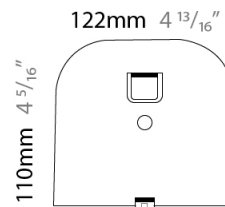

GENERAL

Series: Sestessa
 Brand: Cini & Nils
 Division: Design
 Mounting Type: Surface
 Mounting Location: Wall
 Subcategory: Ambient

PHYSICAL

Length (mm): 330
 Length (in): 13
 Height (mm): 110
 Height (in): 4 ⁵/₁₆
 Extension (mm): 240
 Extension (in): 9 ⁷/₁₆
 Light Distribution: Indirect
 Fixture Finish: WHI
 Fixture Material: Aluminum

PROJECT	
TYPE	
SPECIFIER	
QUANTITY	
DATE	

330mm 13"

240mm 9 ⁷/₁₆"

J-Box cover plate included

D33005

PROJECT

TYPE

SPECIFIER