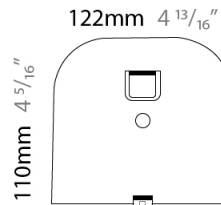

GENERAL

Series: Sestessa
 Brand: Cini & Nils
 Division: Design
 Mounting Type: Surface
 Mounting Location: Wall
 Subcategory: Ambient

PHYSICAL

Length (mm): 330
 Length (in): 13
 Height (mm): 110
 Height (in): 4 ⁵/₁₆
 Extension (mm): 240
 Extension (in): 9 ⁷/₁₆
 Light Distribution: Indirect
 Fixture Finish: WHI
 Fixture Material: Aluminum

PROJECT	
TYPE	
SPECIFIER	
QUANTITY	
DATE	

330mm 13"

240mm 9 ⁷/₁₆"

110mm 4 ⁵/₁₆"

122mm 4 ¹³/₁₆"

110mm 4 ⁵/₁₆"

J-Box cover plate included

D33004