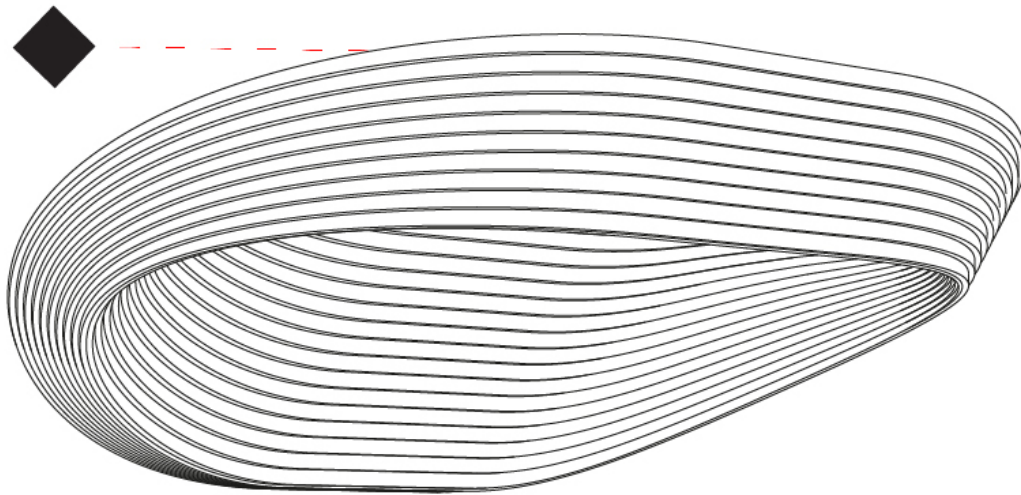

D33004

PROJECT

TYPE

SPECIFIER

QUANTITY

DATE