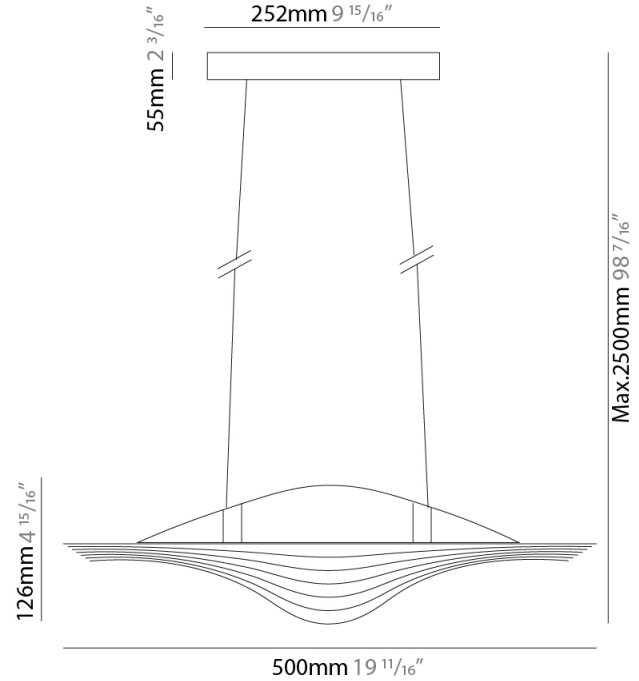

SESTESSA SUSPENSION

D31009

base number

1. To build a product code in our configurator select the specify button on the base model # product page
2. To build a manual product code on this datasheet choose from the options listed below in blue font and add the suffix to the base model #

GENERAL

Series: Sestessa
Brand: Cini & Nils
Division: Design
Mounting Type: Suspension
Mounting Location: Ceiling
Subcategory: Pendant

PHYSICAL

Shape: Round
Diameter (mm): 500
Diameter (in): 19 11/16
Height (mm): 126
Height (in): 4 15/16
Max. Overall Height (mm): 2500
Max. Overall Height (in): 98 7/16
Light Distribution: Indirect
Fixture Finish: WHI
Fixture Material: Metal

ELECTRICAL

Lamp Type: LED
Total Output Wattage (W): 52
Dimming: Tri-Mode (Non-Dimming and Phase Dimming (120Vac only) and 0-10V Dimming)
Driver Included: Yes
Driver Location: Integrated
Driver Type: Constant Current - Universal
Driver Class: Class 2
Input Voltage (V): 120 - 277
Constant Current (MA): 700

LED

Number of LEDs: 2
Color Temperature (°K): 2800
Nominal Lumen (lm): 4800
CRI: >95 CRI
Lamp Life (hrs): 50000

OPTICAL

RATINGS AND CERTIFICATIONS

Certified By: Certified for North American Standards
IP rating: IP20

PROJECT	
TYPE	
SPECIFIER	
QUANTITY	
DATE