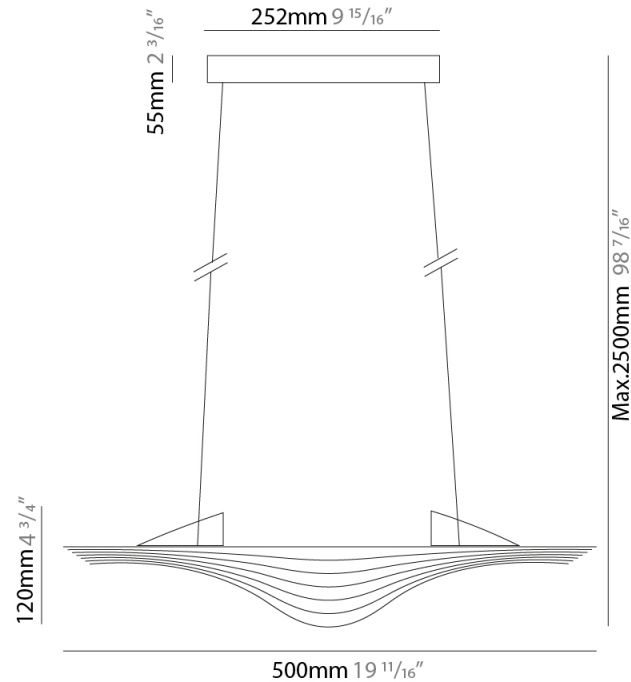

SESTESSA SUSPENSION

D31011

base number

1. To build a product code in our configurator select the specify button on the base model # product page
2. To build a manual product code on this datasheet choose from the options listed below in blue font and add the suffix to the base model #

GENERAL

Series: Sestessa
Brand: Cini & Nils
Division: Design
Mounting Type: Suspension
Mounting Location: Ceiling
Subcategory: Pendant

PHYSICAL

Shape: Round
Diameter (mm): 500
Diameter (in): 19 11/16
Height (mm): 126
Height (in): 4 15/16
Max. Overall Height (mm): 2500
Max. Overall Height (in): 98 7/16
Light Distribution: Indirect
Weight (kg): 5.9
Weight (lbs): 13.0
Fixture Finish: WHI
Fixture Material: Aluminum
Upon Request: Any specified colour

ELECTRICAL

Lamp Type: LED
Total Output Wattage (W): 52
Dimming: Tri-Mode (Non-Dimming and Phase Dimming (120Vac only) and 0-10V Dimming)
Driver Included: Yes
Driver Location: Integrated
Driver Type: Constant Current - Universal
Driver Class: Class 2
Input Voltage (V): 120 - 277
Constant Current (MA): 700

LED

Number of LEDs: 2
Color Temperature (°K): 2800
Nominal Lumen (lm): 4800
CRI: >95 CRI
Lamp Life (hrs): 50000
Upon Request: 3000K / 3500K / 4000K for orders ≥ 5

OPTICAL

RATINGS AND CERTIFICATIONS

Certified By: Certified for North American Standards
IP rating: IP20

PROJECT	
TYPE	
SPECIFIER	
QUANTITY	
DATE