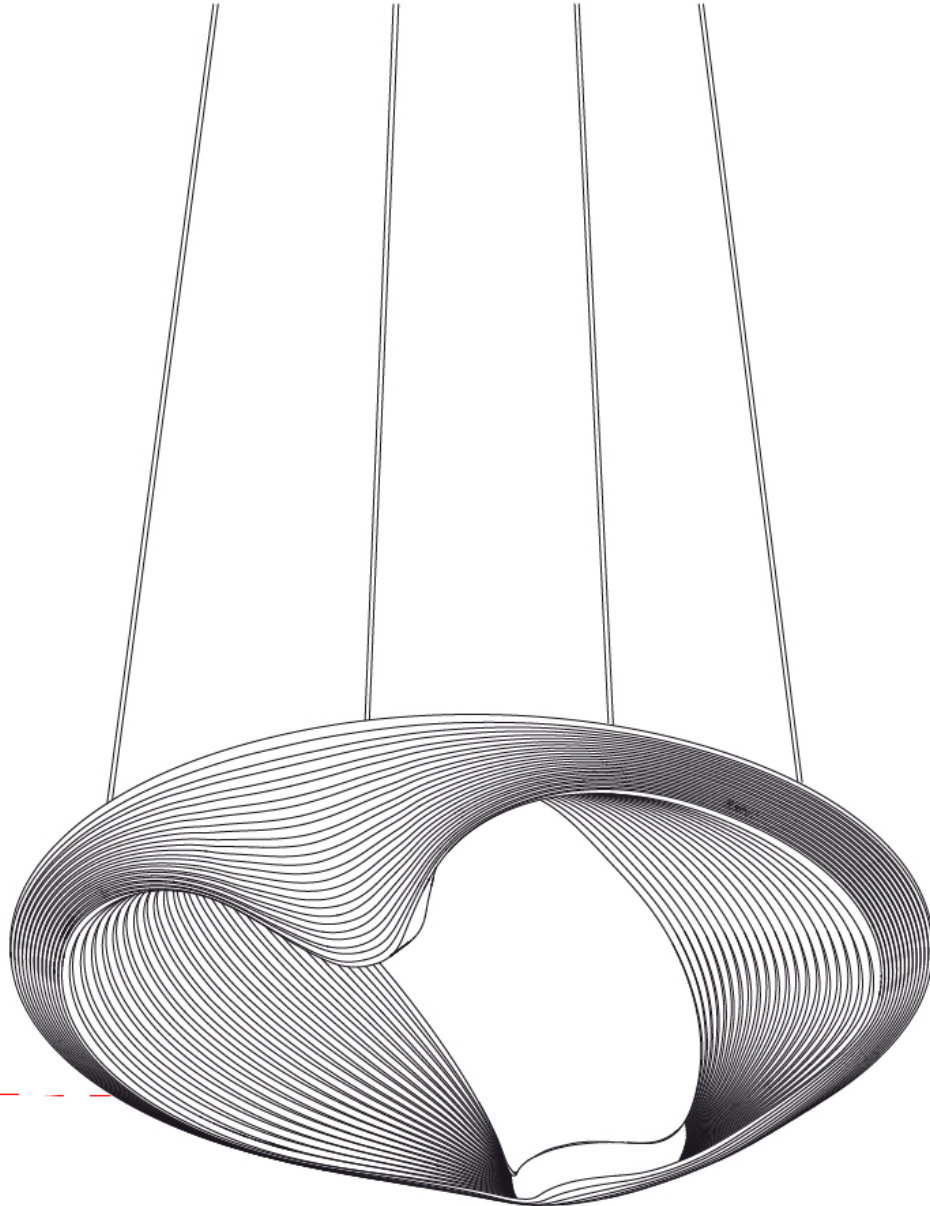

D31011

PROJECT

TYPE

SPECIFIER

QUANTITY

DATE

D