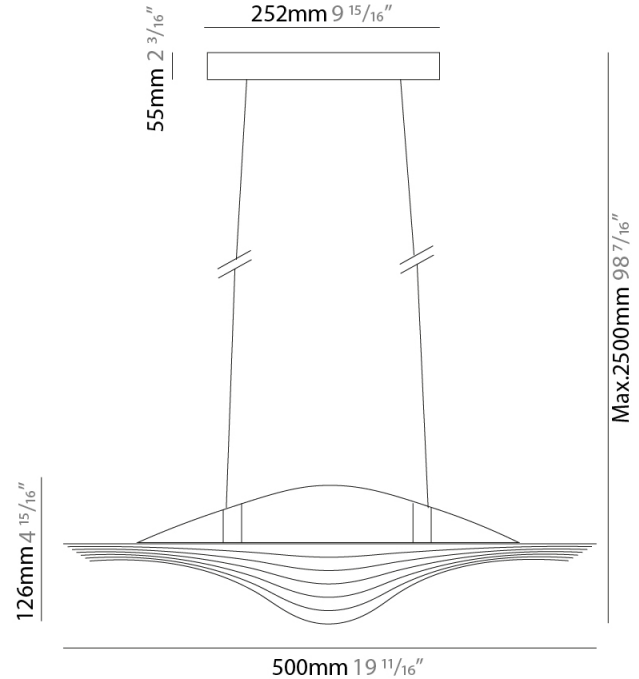

SESTESSA SUSPENSION

D31009

base number

1. To build a product code in our configurator select the specify button on the base model # product page
2. To build a manual product code on this datasheet choose from the options listed below in blue font and add the suffix to the base model #

GENERAL

Series: Sestessa
Brand: Cini & Nils
Division: Design
Mounting Type: Suspension
Mounting Location: Ceiling
Subcategory: Pendant

PHYSICAL

Shape: Round
Diameter (mm): 500
Diameter (in): 19 11/16
Height (mm): 126
Height (in): 4 15/16
Max. Overall Height (mm): 2500
Max. Overall Height (in): 98 7/16
Light Distribution: Indirect
Fixture Finish: WHI
Fixture Material: Metal

ELECTRICAL

Lamp Type: LED
Total Output Wattage (W): 52
Dimming: Tri-Mode (Non-Dimming and Phase Dimming (120Vac only) and 0-10V Dimming)
Driver Included: Yes
Driver Location: Integrated
Driver Type: Constant Current - Universal
Driver Class: Class 2
Input Voltage (V): 120 - 277
Constant Current (MA): 700

LED

Number of LEDs: 2
Color Temperature (°K): 2800
Nominal Lumen (lm): 4800
CRI: >95 CRI
Lamp Life (hrs): 50000

OPTICAL

RATINGS AND CERTIFICATIONS

Certified By: Certified for North American Standards
IP rating: IP20

PROJECT	
TYPE	
SPECIFIER	
QUANTITY	
DATE