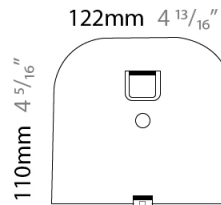

GENERAL

Series: Sestessa
 Brand: Cini & Nils
 Division: Design
 Mounting Type: Surface
 Mounting Location: Wall
 Subcategory: Ambient

PHYSICAL

Length (mm): 330
 Length (in): 13
 Height (mm): 110
 Height (in): 4 ⁵/₁₆
 Extension (mm): 240
 Extension (in): 9 ⁷/₁₆
 Light Distribution: Indirect
 Fixture Finish: WHI
 Fixture Material: Aluminum

PROJECT	
TYPE	
SPECIFIER	
QUANTITY	
DATE	

330mm 13"

240mm 9 ⁷/₁₆"

110mm 4 ⁵/₁₆"

J-Box cover plate included

D33005

PROJECT

TYPE