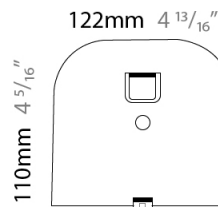

GENERAL

Series: Sestessa
 Brand: Cini & Nils
 Division: Design
 Mounting Type: Surface
 Mounting Location: Wall
 Subcategory: Ambient

PHYSICAL

Length (mm): 330
 Length (in): 13
 Height (mm): 110
 Height (in): 4 ⁵/₁₆
 Extension (mm): 240
 Extension (in): 9 ⁷/₁₆
 Light Distribution: Indirect
 Fixture Finish: WHI
 Fixture Material: Aluminum

330mm 13"

240mm 9 ⁷/₁₆"

110mm 4 ⁵/₁₆"

122mm 4 ¹³/₁₆"

110mm 4 ⁵/₁₆"

J-Box cover plate included

D33004

PROJECT