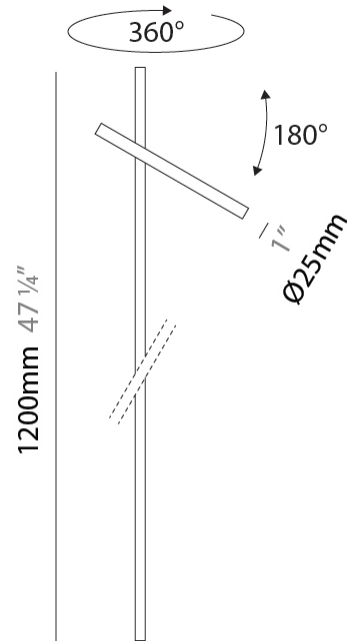

SHANGHAI POST

E9B243-

base number
Color   Finish
Temperature   Options

1. To build a product code in our configurator select the specify button on the base model # product page
2. To build a manual product code on this datasheet choose from the options listed below in blue font and add the suffix to the base model #

GENERAL

Series: Shanghai
Brand: Platek
Division: Exterior
Mounting Type: Post
Mounting Location: Above Ground
Subcategory: Bollard - Garden

PHYSICAL

Shape: Abstract
Diameter (mm): 25
Diameter (in): 1
Height (mm): 1200
Height (in): 47 1/4
Extension (mm): 350
Extension (in): 13 3/4
Light Distribution: Direct
Screws: No visible screws
Fixture Finish: [ANT](#) / [BLK](#) / [BRZ](#) / [COR](#) / [FGR](#) / [GRY](#) / [RSB](#) / [WHI](#)
Fixture Material: Aluminum

ELECTRICAL

Lamp Type: LED
Input Wattage (W): 7.3
Total Output Wattage (W): 6.4
Dimming: Non-Dimmable
Driver Included: No
Driver Location: Remote
Driver Type: Constant Voltage - Universal
Driver Class: Class 2
Input Voltage (V): 120 - 277
Output Voltage (V): 24
Upon Request: SC power - DPH0300024ST (Phase Dimming)

LED

Color Temperature (°K): [2700](#) / [3000](#)
Max. Delivered Lumen (lm): 530
Nominal Lumen (lm): 700
CRI: >90 CRI
Lamp Life (hrs): 60000

OPTICAL

Optic°: 120

RATINGS AND CERTIFICATIONS

Certified By: Certified for North American Standards
IP rating: IP65
IK Rating: IK05

PROJECT	_____
TYPE	_____
SPECIFIER	_____
QUANTITY	_____
DATE	_____