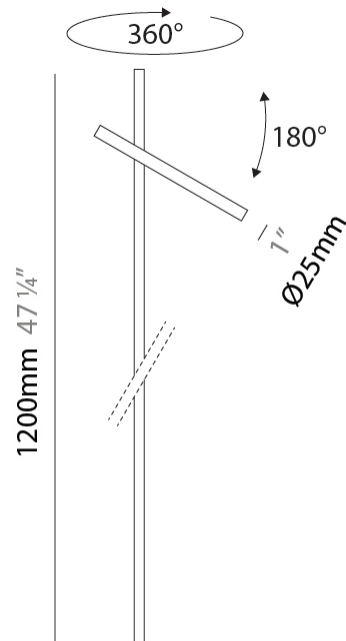

SHANGHAI POST

E9B243-

base number
Color   Finish
Temperature   Options

1. To build a product code in our configurator select the specify button on the base model # product page
2. To build a manual product code on this datasheet choose from the options listed below in blue font and add the suffix to the base model #

GENERAL

Series: Shanghai
Brand: Platek
Division: Exterior
Mounting Type: Post
Mounting Location: Above Ground
Subcategory: Bollard - Garden

PHYSICAL

Shape: Abstract
Diameter (mm): 25
Diameter (in): 1
Height (mm): 1200
Height (in): 47 1/4
Extension (mm): 350
Extension (in): 13 3/4
Light Distribution: Direct
Screws: No visible screws
Fixture Finish: [ANT](#) / [BLK](#) / [BRZ](#) / [COR](#) / [FGR](#) / [GRY](#) / [RSB](#) / [WHI](#)
Fixture Material: Aluminum

ELECTRICAL

Lamp Type: LED
Input Wattage (W): 7.3
Total Output Wattage (W): 6.4
Dimming: Non-Dimmable
Driver Included: No
Driver Location: Remote
Driver Type: Constant Voltage - Universal
Driver Class: Class 2
Input Voltage (V): 120 - 277
Output Voltage (V): 24
Upon Request: SC power - DPH0300024ST (Phase Dimming)

LED

Color Temperature (°K): [2700](#) / [3000](#)
Max. Delivered Lumen (lm): 530
Nominal Lumen (lm): 700
CRI: >90 CRI
Lamp Life (hrs): 60000

OPTICAL

Optic°: 120

RATINGS AND CERTIFICATIONS

Certified By: Certified for North American Standards
IP rating: IP65
IK Rating: IK05

PROJECT
TYPE
SPECIFIER
QUANTITY
DATE