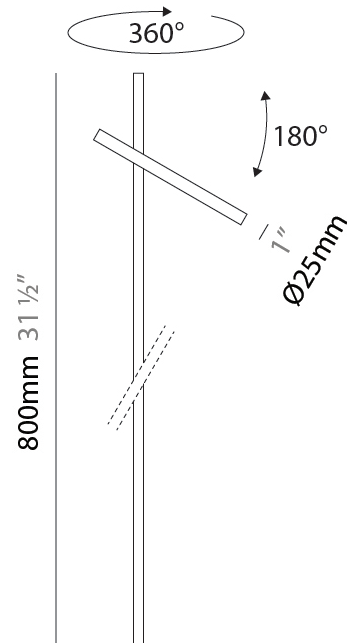

SHANGHAI POST

E9B274- -

base number
Color   Temperature   Finish   Options

1. To build a product code in our configurator select the specify button on the base model # product page
2. To build a manual product code on this datasheet choose from the options listed below in blue font and add the suffix to the base model #

GENERAL

Series: Shanghai
Brand: Platek
Division: Exterior
Mounting Type: Post
Mounting Location: Above Ground
Subcategory: Bollard - Garden

PHYSICAL

Shape: Abstract
Diameter (mm): 25
Diameter (in): 1
Height (mm): 800
Height (in): 31 ½
Extension (mm): 350
Extension (in): 13 ¾
Light Distribution: Direct
Screws: No visible screws
Fixture Finish: [ANT](#) / [BLK](#) / [BRZ](#) / [COR](#) / [FGR](#) / [GRY](#) / [RSB](#) / [WHI](#)
Fixture Material: Aluminum

ELECTRICAL

Lamp Type: LED
Input Wattage (W): 7.3
Total Output Wattage (W): 6.4
Dimming: Non-Dimmable
Driver Included: No
Driver Location: Remote
Driver Type: Constant Voltage - Universal
Driver Class: Class 2
Input Voltage (V): 120 - 277
Output Voltage (V): 24
Upon Request: SC power - DPH0300024ST (Phase Dimming)

LED

Color Temperature (°K): [2700](#) / [3000](#)
Max. Delivered Lumen (lm): 530
Nominal Lumen (lm): 700
CRI: >90 CRI
Lamp Life (hrs): 60000

OPTICAL

Optic°: 120

RATINGS AND CERTIFICATIONS

Certified By: Certified for North American Standards
IP rating: IP65
IK Rating: IK05

PROJECT
TYPE
SPECIFIER
QUANTITY
DATE