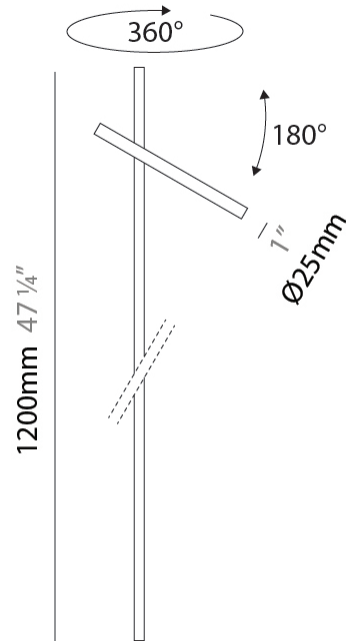

PROJECT	
TYPE	
SPECIFIER	
QUANTITY	
DATE	

SHANGHAI POST

E9B243-

base number	Color	Finish
	Temperature	Options

1. To build a product code in our configurator select the specify button on the base model # product page
2. To build a manual product code on this datasheet choose from the options listed below in blue font and add the suffix to the base model #

GENERAL

Series: Shanghai
Brand: Platek
Division: Exterior
Mounting Type: Post
Mounting Location: Above Ground
Subcategory: Bollard - Garden

PHYSICAL

Shape: Abstract
Diameter (mm): 25
Diameter (in): 1
Height (mm): 1200
Height (in): 47 1/4
Extension (mm): 350
Extension (in): 13 3/4
Light Distribution: Direct
Screws: No visible screws
Fixture Finish: ANT / BLK / BRZ / COR / FGR / GRY / RSB / WHI
Fixture Material: Aluminum

ELECTRICAL

Lamp Type: LED
Input Wattage (W): 7.3
Total Output Wattage (W): 6.4
Dimming: Non-Dimmable
Driver Included: No
Driver Location: Remote
Driver Type: Constant Voltage - Universal
Driver Class: Class 2
Input Voltage (V): 120 - 277
Output Voltage (V): 24
Upon Request: SC power - DPH0300024ST (Phase Dimming)

LED

Color Temperature (°K): 2700 / 3000
Max. Delivered Lumen (lm): 530
Nominal Lumen (lm): 700
CRI: >90 CRI
Lamp Life (hrs): 60000

OPTICAL

Optic°: 120

RATINGS AND CERTIFICATIONS

Certified By: Certified for North American Standards
IP rating: IP65
IK Rating: IK05