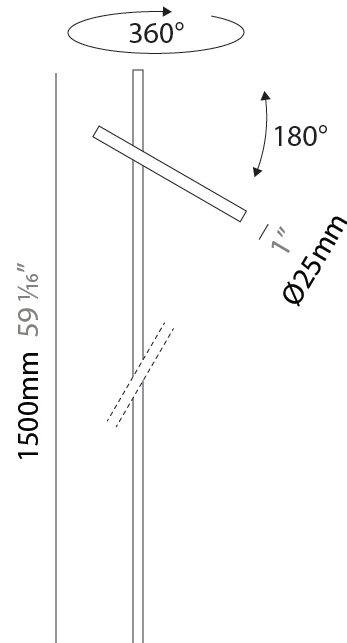

SHANGHAI POST

E9B244-

base number
Color   Finish
Temperature   Options

1. To build a product code in our configurator select the specify button on the base model # product page
2. To build a manual product code on this datasheet choose from the options listed below in blue font and add the suffix to the base model #

GENERAL

Series: Shanghai
Brand: Platek
Division: Exterior
Mounting Type: Post
Mounting Location: Above Ground
Subcategory: Bollard - Garden

PHYSICAL

Shape: Abstract
Diameter (mm): 25
Diameter (in): 1
Height (mm): 1500
Height (in): 59 ⁵/₁₆
Extension (mm): 350
Extension (in): 13 ³/₄
Light Distribution: Direct
Screws: No visible screws
Fixture Finish: [ANT](#) / [BLK](#) / [BRZ](#) / [COR](#) / [FGR](#) / [GRY](#) / [RSB](#) / [WHI](#)
Fixture Material: Aluminum

ELECTRICAL

Lamp Type: LED
Input Wattage (W): 7.3
Total Output Wattage (W): 6.4
Dimming: Non-Dimmable
Driver Included: No
Driver Location: Remote
Driver Type: Constant Voltage - Universal
Driver Class: Class 2
Input Voltage (V): 120 - 277
Output Voltage (V): 24
Upon Request: SC power - DPH0300024ST (Phase Dimming)

LED

Color Temperature (°K): [2700](#) / [3000](#)
Max. Delivered Lumen (lm): 530
Nominal Lumen (lm): 700
CRI: >90 CRI
Lamp Life (hrs): 60000

OPTICAL

Optic°: 120

RATINGS AND CERTIFICATIONS

Certified By: Certified for North American Standards
IP rating: IP65
IK Rating: IK05

PROJECT
TYPE
SPECIFIER
QUANTITY
DATE