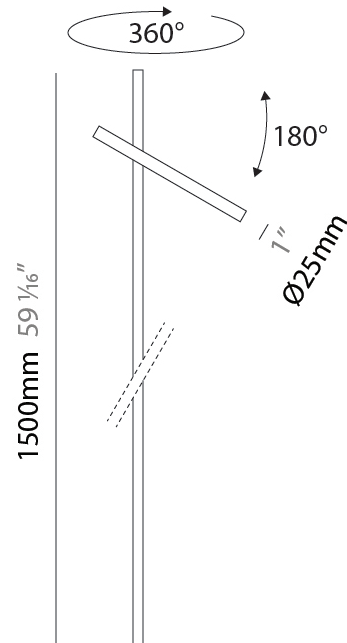

SHANGHAI POST

E9B244-

base number
Color   Finish
Temperature   Options

1. To build a product code in our configurator select the specify button on the base model # product page
2. To build a manual product code on this datasheet choose from the options listed below in blue font and add the suffix to the base model #

GENERAL

Series: Shanghai
Brand: Platek
Division: Exterior
Mounting Type: Post
Mounting Location: Above Ground
Subcategory: Bollard - Garden

PHYSICAL

Shape: Abstract
Diameter (mm): 25
Diameter (in): 1
Height (mm): 1500
Height (in): 59 ³/₁₆
Extension (mm): 350
Extension (in): 13 ³/₄
Light Distribution: Direct
Screws: No visible screws
Fixture Finish: [ANT](#) / [BLK](#) / [BRZ](#) / [COR](#) / [FGR](#) / [GRY](#) / [RSB](#) / [WHI](#)
Fixture Material: Aluminum

ELECTRICAL

Lamp Type: LED
Input Wattage (W): 7.3
Total Output Wattage (W): 6.4
Dimming: Non-Dimmable
Driver Included: No
Driver Location: Remote
Driver Type: Constant Voltage - Universal
Driver Class: Class 2
Input Voltage (V): 120 - 277
Output Voltage (V): 24
Upon Request: SC power - DPH0300024ST (Phase Dimming)

LED

Color Temperature (°K): [2700](#) / [3000](#)
Max. Delivered Lumen (lm): 530
Nominal Lumen (lm): 700
CRI: >90 CRI
Lamp Life (hrs): 60000

OPTICAL

Optic°: 120

RATINGS AND CERTIFICATIONS

Certified By: Certified for North American Standards
IP rating: IP65
IK Rating: IK05

PROJECT
TYPE
SPECIFIER
QUANTITY
DATE