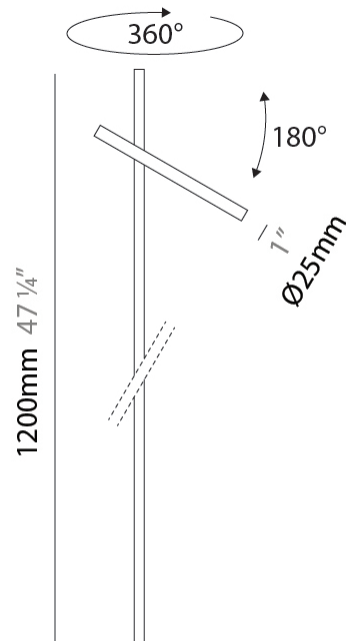

PROJECT	
TYPE	
SPECIFIER	
QUANTITY	
DATE	

SHANGHAI POST

E9B243-

base number
Color   Finish
Temperature   Options

1. To build a product code in our configurator select the specify button on the base model # product page
2. To build a manual product code on this datasheet choose from the options listed below in blue font and add the suffix to the base model #

GENERAL

Series: Shanghai
Brand: Platek
Division: Exterior
Mounting Type: Post
Mounting Location: Above Ground
Subcategory: Bollard - Garden

PHYSICAL

Shape: Abstract
Diameter (mm): 25
Diameter (in): 1
Height (mm): 1200
Height (in): 47 1/4
Extension (mm): 350
Extension (in): 13 3/4
Light Distribution: Direct
Screws: No visible screws
Fixture Finish: [ANT](#) / [BLK](#) / [BRZ](#) / [COR](#) / [FGR](#) / [GRY](#) / [RSB](#) / [WHI](#)
Fixture Material: Aluminum

ELECTRICAL

Lamp Type: LED
Input Wattage (W): 7.3
Total Output Wattage (W): 6.4
Dimming: Non-Dimmable
Driver Included: No
Driver Location: Remote
Driver Type: Constant Voltage - Universal
Driver Class: Class 2
Input Voltage (V): 120 - 277
Output Voltage (V): 24
Upon Request: SC power - DPH0300024ST (Phase Dimming)

LED

Color Temperature (°K): [2700](#) / [3000](#)
Max. Delivered Lumen (lm): 530
Nominal Lumen (lm): 700
CRI: >90 CRI
Lamp Life (hrs): 60000

OPTICAL

Optic°: 120

RATINGS AND CERTIFICATIONS

Certified By: Certified for North American Standards
IP rating: IP65
IK Rating: IK05