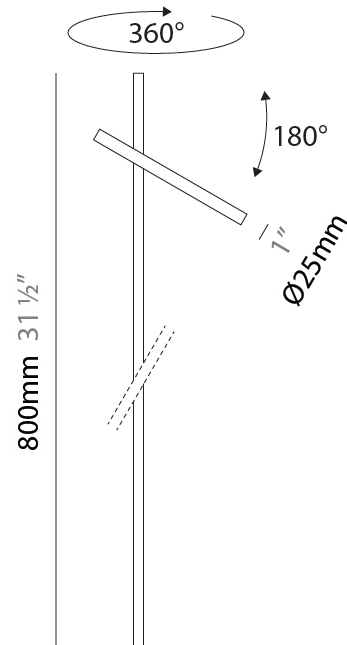

SHANGHAI POST

E9B274- -

base number   Color   Finish
Temperature   Options

PROJECT
TYPE
SPECIFIER
QUANTITY
DATE

1. To build a product code in our configurator select the specify button on the base model # product page
2. To build a manual product code on this datasheet choose from the options listed below in blue font and add the suffix to the base model #

GENERAL

Series: Shanghai
Brand: Platek
Division: Exterior
Mounting Type: Post
Mounting Location: Above Ground
Subcategory: Bollard - Garden

PHYSICAL

Shape: Abstract
Diameter (mm): 25
Diameter (in): 1
Height (mm): 800
Height (in): 31 ½
Extension (mm): 350
Extension (in): 13 ¾
Light Distribution: Direct
Screws: No visible screws
Fixture Finish: [ANT](#) / [BLK](#) / [BRZ](#) / [COR](#) / [FGR](#) / [GRY](#) / [RSB](#) / [WHI](#)
Fixture Material: Aluminum

ELECTRICAL

Lamp Type: LED
Input Wattage (W): 7.3
Total Output Wattage (W): 6.4
Dimming: Non-Dimmable
Driver Included: No
Driver Location: Remote
Driver Type: Constant Voltage - Universal
Driver Class: Class 2
Input Voltage (V): 120 - 277
Output Voltage (V): 24
Upon Request: SC power - DPH0300024ST (Phase Dimming)

LED

Color Temperature (°K): [2700](#) / [3000](#)
Max. Delivered Lumen (lm): 530
Nominal Lumen (lm): 700
CRI: >90 CRI
Lamp Life (hrs): 60000

OPTICAL

Optic°: 120

RATINGS AND CERTIFICATIONS

Certified By: Certified for North American Standards
IP rating: IP65
IK Rating: IK05