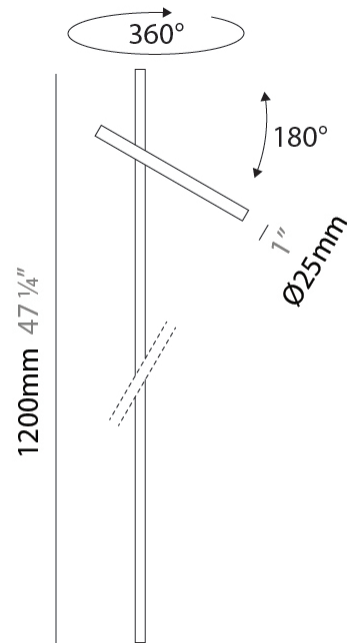

SHANGHAI POST

E9B243-

base number   Color   Finish
Temperature   Options

1. To build a product code in our configurator select the specify button on the base model # product page
2. To build a manual product code on this datasheet choose from the options listed below in blue font and add the suffix to the base model #

GENERAL

Series: Shanghai
Brand: Platek
Division: Exterior
Mounting Type: Post
Mounting Location: Above Ground
Subcategory: Bollard - Garden

PHYSICAL

Shape: Abstract
Diameter (mm): 25
Diameter (in): 1
Height (mm): 1200
Height (in): 47 1/4
Extension (mm): 350
Extension (in): 13 3/4
Light Distribution: Direct
Screws: No visible screws
Fixture Finish: ANT / BLK / BRZ / COR / FGR / GRY / RSB / WHI
Fixture Material: Aluminum

ELECTRICAL

Lamp Type: LED
Input Wattage (W): 7.3
Total Output Wattage (W): 6.4
Dimming: Non-Dimmable
Driver Included: No
Driver Location: Remote
Driver Type: Constant Voltage - Universal
Driver Class: Class 2
Input Voltage (V): 120 - 277
Output Voltage (V): 24
Upon Request: SC power - DPH0300024ST (Phase Dimming)

LED

Color Temperature (°K): 2700 / 3000
Max. Delivered Lumen (lm): 530
Nominal Lumen (lm): 700
CRI: >90 CRI
Lamp Life (hrs): 60000

OPTICAL

Optic°: 120

RATINGS AND CERTIFICATIONS

Certified By: Certified for North American Standards
IP rating: IP65
IK Rating: IK05

PROJECT
TYPE
SPECIFIER
QUANTITY
DATE