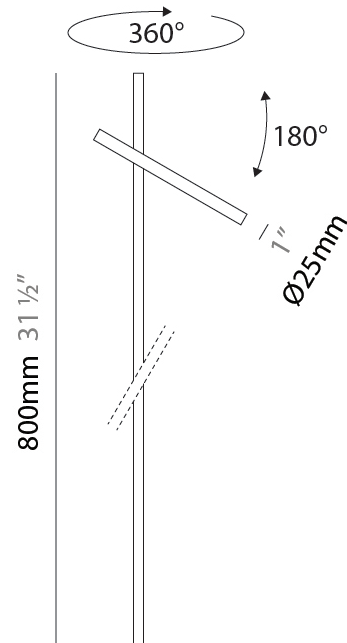

SHANGHAI POST

E9B274- -

base number
Color   Finish
Temperature   Options

PROJECT
TYPE
SPECIFIER
QUANTITY
DATE

1. To build a product code in our configurator select the specify button on the base model # product page
2. To build a manual product code on this datasheet choose from the options listed below in blue font and add the suffix to the base model #

GENERAL

Series: Shanghai
Brand: Platek
Division: Exterior
Mounting Type: Post
Mounting Location: Above Ground
Subcategory: Bollard - Garden

PHYSICAL

Shape: Abstract
Diameter (mm): 25
Diameter (in): 1
Height (mm): 800
Height (in): 31 ½
Extension (mm): 350
Extension (in): 13 ¾
Light Distribution: Direct
Screws: No visible screws
Fixture Finish: [ANT](#) / [BLK](#) / [BRZ](#) / [COR](#) / [FGR](#) / [GRY](#) / [RSB](#) / [WHI](#)
Fixture Material: Aluminum

ELECTRICAL

Lamp Type: LED
Input Wattage (W): 7.3
Total Output Wattage (W): 6.4
Dimming: Non-Dimmable
Driver Included: No
Driver Location: Remote
Driver Type: Constant Voltage - Universal
Driver Class: Class 2
Input Voltage (V): 120 - 277
Output Voltage (V): 24
Upon Request: SC power - DPH0300024ST (Phase Dimming)

LED

Color Temperature (°K): [2700](#) / [3000](#)
Max. Delivered Lumen (lm): 530
Nominal Lumen (lm): 700
CRI: >90 CRI
Lamp Life (hrs): 60000

OPTICAL

Optic°: 120

RATINGS AND CERTIFICATIONS

Certified By: Certified for North American Standards
IP rating: IP65
IK Rating: IK05