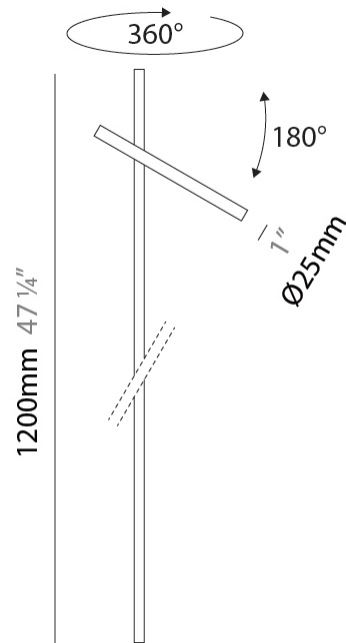

SHANGHAI POST

E9B243-

base number   Color   Finish
Temperature   Options

1. To build a product code in our configurator select the specify button on the base model # product page
2. To build a manual product code on this datasheet choose from the options listed below in blue font and add the suffix to the base model #

GENERAL

Series: Shanghai
Brand: Platek
Division: Exterior
Mounting Type: Post
Mounting Location: Above Ground
Subcategory: Bollard - Garden

PHYSICAL

Shape: Abstract
Diameter (mm): 25
Diameter (in): 1
Height (mm): 1200
Height (in): 47 1/4
Extension (mm): 350
Extension (in): 13 3/4
Light Distribution: Direct
Screws: No visible screws
Fixture Finish: ANT / BLK / BRZ / COR / FGR / GRY / RSB / WHI
Fixture Material: Aluminum

ELECTRICAL

Lamp Type: LED
Input Wattage (W): 7.3
Total Output Wattage (W): 6.4
Dimming: Non-Dimmable
Driver Included: No
Driver Location: Remote
Driver Type: Constant Voltage - Universal
Driver Class: Class 2
Input Voltage (V): 120 - 277
Output Voltage (V): 24
Upon Request: SC power - DPH0300024ST (Phase Dimming)

LED

Color Temperature (°K): 2700 / 3000
Max. Delivered Lumen (lm): 530
Nominal Lumen (lm): 700
CRI: >90 CRI
Lamp Life (hrs): 60000

OPTICAL

Optic°: 120

RATINGS AND CERTIFICATIONS

Certified By: Certified for North American Standards
IP rating: IP65
IK Rating: IK05

PROJECT
TYPE
SPECIFIER
QUANTITY
DATE