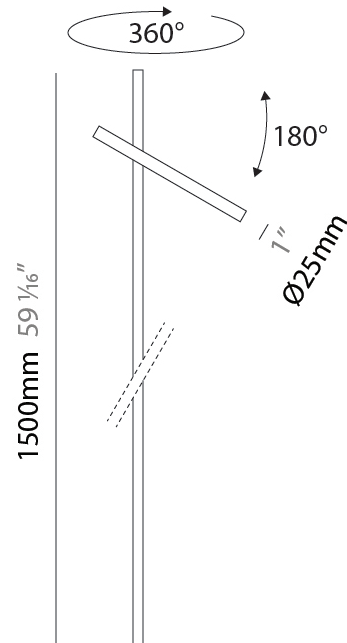

SHANGHAI POST

E9B244-

base number   Color   Finish
Temperature   Options

1. To build a product code in our configurator select the specify button on the base model # product page
2. To build a manual product code on this datasheet choose from the options listed below in blue font and add the suffix to the base model #

GENERAL

Series: Shanghai
Brand: Platek
Division: Exterior
Mounting Type: Post
Mounting Location: Above Ground
Subcategory: Bollard - Garden

PHYSICAL

Shape: Abstract
Diameter (mm): 25
Diameter (in): 1
Height (mm): 1500
Height (in): 59 ⁵/₁₆
Extension (mm): 350
Extension (in): 13 ³/₄
Light Distribution: Direct
Screws: No visible screws
Fixture Finish: [ANT](#) / [BLK](#) / [BRZ](#) / [COR](#) / [FGR](#) / [GRY](#) / [RSB](#) / [WHI](#)
Fixture Material: Aluminum

ELECTRICAL

Lamp Type: LED
Input Wattage (W): 7.3
Total Output Wattage (W): 6.4
Dimming: Non-Dimmable
Driver Included: No
Driver Location: Remote
Driver Type: Constant Voltage - Universal
Driver Class: Class 2
Input Voltage (V): 120 - 277
Output Voltage (V): 24
Upon Request: SC power - DPH0300024ST (Phase Dimming)

LED

Color Temperature (°K): [2700](#) / [3000](#)
Max. Delivered Lumen (lm): 530
Nominal Lumen (lm): 700
CRI: >90 CRI
Lamp Life (hrs): 60000

OPTICAL

Optic°: 120

RATINGS AND CERTIFICATIONS

Certified By: Certified for North American Standards
IP rating: IP65
IK Rating: IK05

PROJECT
TYPE
SPECIFIER
QUANTITY
DATE