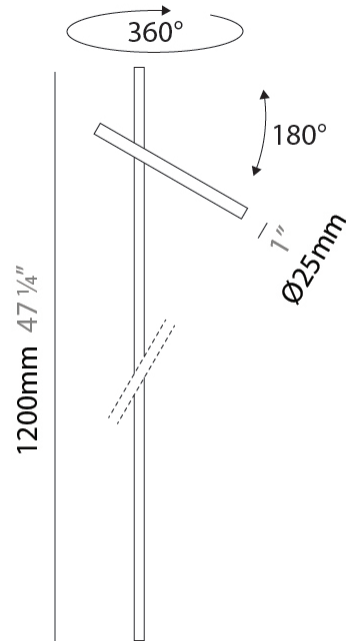

SHANGHAI POST

E9B243-

base number   Color   Finish
Temperature   Options

1. To build a product code in our configurator select the specify button on the base model # product page
2. To build a manual product code on this datasheet choose from the options listed below in blue font and add the suffix to the base model #

GENERAL

Series: Shanghai
Brand: Platek
Division: Exterior
Mounting Type: Post
Mounting Location: Above Ground
Subcategory: Bollard - Garden

PHYSICAL

Shape: Abstract
Diameter (mm): 25
Diameter (in): 1
Height (mm): 1200
Height (in): 47 1/4
Extension (mm): 350
Extension (in): 13 3/4
Light Distribution: Direct
Screws: No visible screws
Fixture Finish: [ANT](#) / [BLK](#) / [BRZ](#) / [COR](#) / [FGR](#) / [GRY](#) / [RSB](#) / [WHI](#)
Fixture Material: Aluminum

ELECTRICAL

Lamp Type: LED
Input Wattage (W): 7.3
Total Output Wattage (W): 6.4
Dimming: Non-Dimmable
Driver Included: No
Driver Location: Remote
Driver Type: Constant Voltage - Universal
Driver Class: Class 2
Input Voltage (V): 120 - 277
Output Voltage (V): 24
Upon Request: SC power - DPH0300024ST (Phase Dimming)

LED

Color Temperature (°K): [2700](#) / [3000](#)
Max. Delivered Lumen (lm): 530
Nominal Lumen (lm): 700
CRI: >90 CRI
Lamp Life (hrs): 60000

OPTICAL

Optic°: 120

RATINGS AND CERTIFICATIONS

Certified By: Certified for North American Standards
IP rating: IP65
IK Rating: IK05