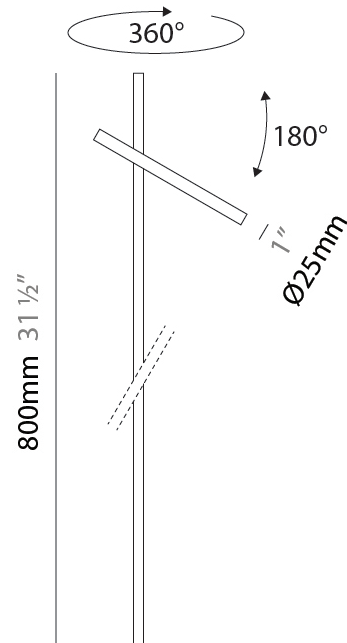

PROJECT
TYPE
SPECIFIER
QUANTITY
DATE

SHANGHAI POST

E9B274-

base number	Color	Finish
	Temperature	Options

1. To build a product code in our configurator select the specify button on the base model # product page
2. To build a manual product code on this datasheet choose from the options listed below in blue font and add the suffix to the base model #

GENERAL

Series: Shanghai
Brand: Platek
Division: Exterior
Mounting Type: Post
Mounting Location: Above Ground
Subcategory: Bollard - Garden

PHYSICAL

Shape: Abstract
Diameter (mm): 25
Diameter (in): 1
Height (mm): 800
Height (in): 31 1/2
Extension (mm): 350
Extension (in): 13 3/4
Light Distribution: Direct
Screws: No visible screws
Fixture Finish: ANT / BLK / BRZ / COR / FGR / GRY / RSB / WHI
Fixture Material: Aluminum

ELECTRICAL

Lamp Type: LED
Input Wattage (W): 7.3
Total Output Wattage (W): 6.4
Dimming: Non-Dimmable
Driver Included: No
Driver Location: Remote
Driver Type: Constant Voltage - Universal
Driver Class: Class 2
Input Voltage (V): 120 - 277
Output Voltage (V): 24
Upon Request: SC power - DPH0300024ST (Phase Dimming)

LED

Color Temperature (°K): 2700 / 3000
Max. Delivered Lumen (lm): 530
Nominal Lumen (lm): 700
CRI: >90 CRI
Lamp Life (hrs): 60000

OPTICAL

Optic°: 120

RATINGS AND CERTIFICATIONS

Certified By: Certified for North American Standards
IP rating: IP65
IK Rating: IK05