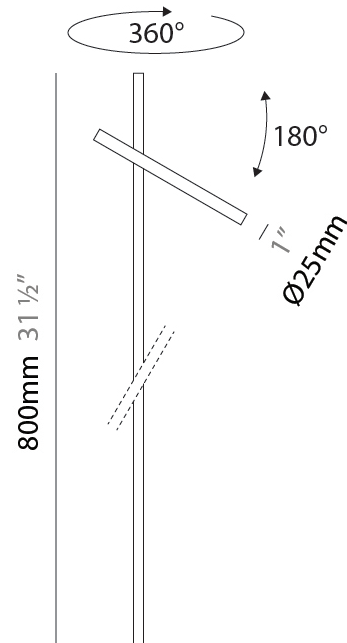

SHANGHAI POST

E9B274- -

base number   Color   Finish
Temperature   Options

PROJECT
TYPE
SPECIFIER
QUANTITY
DATE

1. To build a product code in our configurator select the specify button on the base model # product page
2. To build a manual product code on this datasheet choose from the options listed below in blue font and add the suffix to the base model #

GENERAL

Series: Shanghai
Brand: Platek
Division: Exterior
Mounting Type: Post
Mounting Location: Above Ground
Subcategory: Bollard - Garden

PHYSICAL

Shape: Abstract
Diameter (mm): 25
Diameter (in): 1
Height (mm): 800
Height (in): 31 ½
Extension (mm): 350
Extension (in): 13 ¾
Light Distribution: Direct
Screws: No visible screws
Fixture Finish: [ANT](#) / [BLK](#) / [BRZ](#) / [COR](#) / [FGR](#) / [GRY](#) / [RSB](#) / [WHI](#)
Fixture Material: Aluminum

ELECTRICAL

Lamp Type: LED
Input Wattage (W): 7.3
Total Output Wattage (W): 6.4
Dimming: Non-Dimmable
Driver Included: No
Driver Location: Remote
Driver Type: Constant Voltage - Universal
Driver Class: Class 2
Input Voltage (V): 120 - 277
Output Voltage (V): 24
Upon Request: SC power - DPH0300024ST (Phase Dimming)

LED

Color Temperature (°K): [2700](#) / [3000](#)
Max. Delivered Lumen (lm): 530
Nominal Lumen (lm): 700
CRI: >90 CRI
Lamp Life (hrs): 60000

OPTICAL

Optic°: 120

RATINGS AND CERTIFICATIONS

Certified By: Certified for North American Standards
IP rating: IP65
IK Rating: IK05