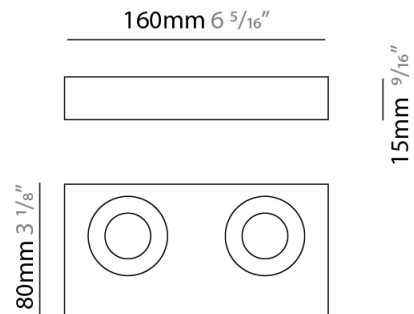

PROJECT
TYPE
SPECIFIER
QUANTITY
DATE

SHELL 2 SURFACE

D43027-

base number   Finish
Options

1. To build a product code in our configurator select the specify button on the base model # product page
2. To build a manual product code on this datasheet choose from the options listed below in blue font and add the suffix to the base model #

GENERAL

Series: Shell
Subseries: Shell 2
Partner: Icone
Division: Design
Installation: Surface
Product Type: Wall Surface
Mounting Location: Wall
Light Distribution: Direct / Indirect

PHYSICAL

Shape: Rectangle
Length (mm): 160
Length (in): 6 ⁵/₁₆
Height (mm): 15
Depth (mm): 80
Height (in): 0 ⁹/₁₆
Depth (in): 3 ¹/₈
Fixture Finish: WHI / BLK / BAL
Fixture Material: Aluminum

ELECTRICAL

Lamp Type: LED
Total Output Wattage (W): 9
Max. Wattage Per Lamp (W): 4.5
Dimming: Electronic Low Voltage Dimming
Input Voltage (V): 120Vac Direct Line

LED

Number of LEDs: 2
Color Temperature (°K): 3000
Nominal Lumen (lm): 700
CRI: >90 CRI
Lamp Life (hrs): 50000

OPTICAL

RATINGS AND CERTIFICATIONS

Certified By: Certified for North American Standards
IP rating: IP20