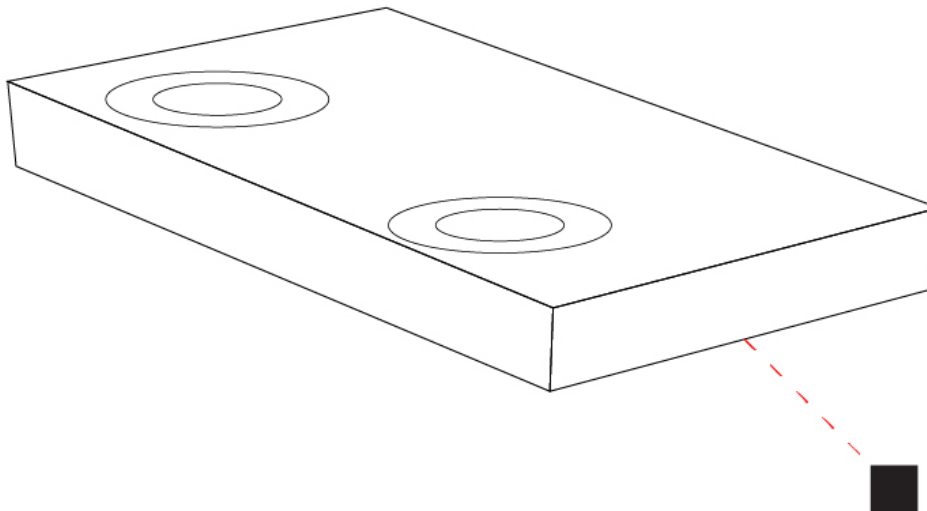

SHELL 2 SURFACE

D43027-

PROJECT

TYPE

SPECIFIER

QUANTITY

DATE

D