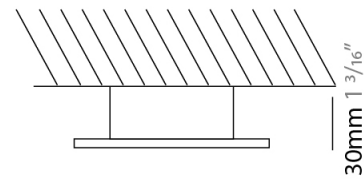

PROJECT
TYPE
SPECIFIER
QUANTITY
DATE

SHELL 2 SURFACE

D42039-

base number   Finish
Options

1. To build a product code in our configurator select the specify button on the base model # product page
2. To build a manual product code on this datasheet choose from the options listed below in blue font and add the suffix to the base model #

GENERAL

Series: Shell
Subseries: Shell 2
Brand: Icone
Division: Design
Mounting Type: Surface
Mounting Location: Ceiling
Subcategory: Downlight

PHYSICAL

Shape: Square
Length (mm): 160
Length (in): 6 ⁵/₁₆
Width (mm): 160
Width (in): 6 ⁵/₁₆
Height (mm): 30
Height (in): 1 ³/₁₆
Light Distribution: Direct
[Fixture Finish: WHI / BLK / GRY / GLF / SLF](#)
Fixture Material: Aluminum

ELECTRICAL

Lamp Type: LED
Total Output Wattage (W): 9
Dimming: Electronic Low Voltage Dimming
Input Voltage (V): 120Vac Direct Line

LED

Number of LEDs: 2
Color Temperature (°K): 3000
Nominal Lumen (lm): 700
CRI: >90 CRI
Lamp Life (hrs): 50000

OPTICAL

RATINGS AND CERTIFICATIONS

Certified By: Certified for North American Standards
IP rating: IP20