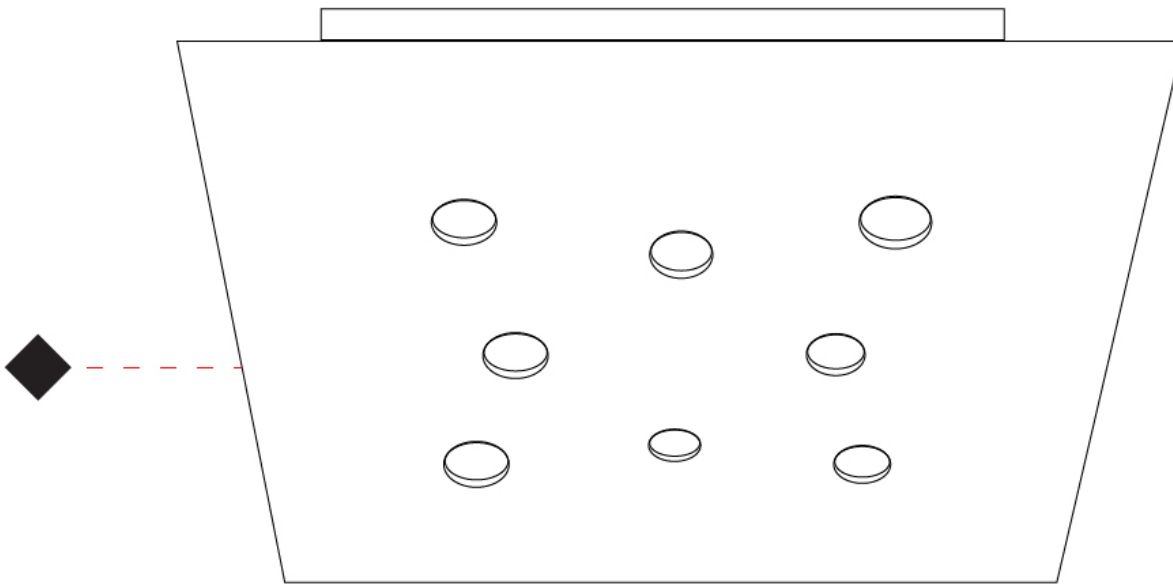

SHELL 8 SURFACE

D42042-

PROJECT _____

TYPE _____

SPECIFIER _____

QUANTITY _____

DATE _____

D