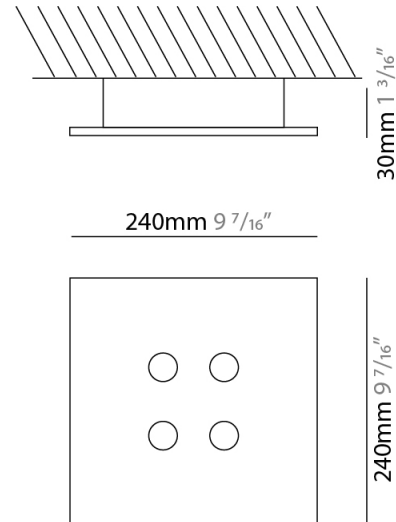

PROJECT	
TYPE	
SPECIFIER	
QUANTITY	
DATE	

SHELL 4 SURFACE

D42041-

base number   Finish
Options

1. To build a product code in our configurator select the specify button on the base model # product page
2. To build a manual product code on this datasheet choose from the options listed below in blue font and add the suffix to the base model #

GENERAL

Series: Shell
Subseries: Shell 4
Brand: Icone
Division: Design
Mounting Type: Surface
Mounting Location: Ceiling
Subcategory: Downlight

PHYSICAL

Shape: Square
Length (mm): 240
Length (in): 9 7/16
Width (mm): 240
Width (in): 9 7/16
Height (mm): 30
Height (in): 1 3/16
Light Distribution: Direct
[Fixture Finish: WHI / BLK / GRY / GLF / SLF](#)
Fixture Material: Aluminum

ELECTRICAL

Lamp Type: LED
Total Output Wattage (W): 18
Dimming: Electronic Low Voltage Dimming
Input Voltage (V): 120Vac Direct Line

LED

Number of LEDs: 4
Color Temperature (°K): 3000
Nominal Lumen (lm): 1400
CRI: >90 CRI
Lamp Life (hrs): 50000

OPTICAL

RATINGS AND CERTIFICATIONS

Certified By: Certified for North American Standards
IP rating: IP20