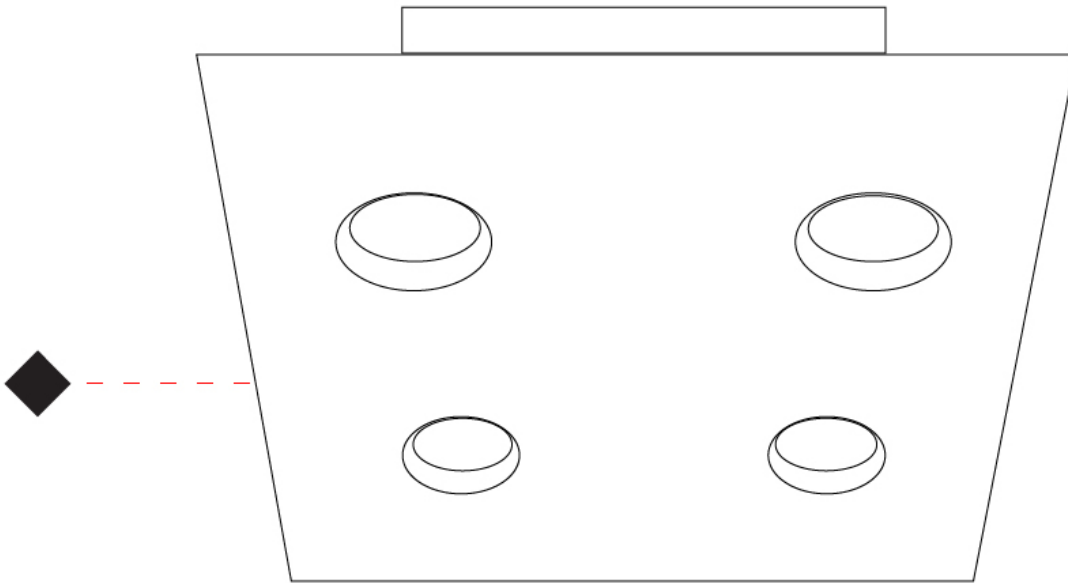

SHELL 4 SURFACE

D42041-

PROJECT

TYPE

SPECIFIER

QUANTITY

DATE

D