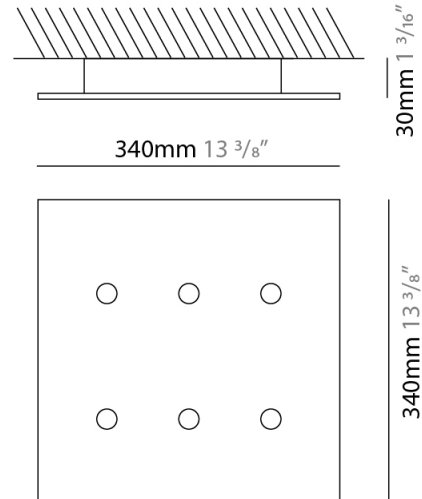

PROJECT _____
TYPE _____
SPECIFIER _____
QUANTITY _____
DATE _____

SHELL 6 SURFACE

D42035-

base number   Finish
Options

1. To build a product code in our configurator select the specify button on the base model # product page
2. To build a manual product code on this datasheet choose from the options listed below in blue font and add the suffix to the base model #

GENERAL

Series: Shell _____
Subseries: Shell 6 _____
Brand: Icone _____
Division: Design _____
Mounting Type: Surface _____
Mounting Location: Ceiling _____
Subcategory: Downlight _____

PHYSICAL

Shape: Square _____
Length (mm): 340 _____
Length (in): 13 ³/₈ _____
Width (mm): 340 _____
Width (in): 13 ³/₈ _____
Height (mm): 30 _____
Height (in): 1 ³/₁₆ _____
Light Distribution: Direct _____
Fixture Finish: WHI / BLK / GRY / GLF / SLF _____
Fixture Material: Aluminum _____

ELECTRICAL

Lamp Type: LED _____
Total Output Wattage (W): 27 _____
Dimming: Electronic Low Voltage Dimming _____
Input Voltage (V): 120Vac Direct Line _____

LED

Number of LEDs: 6 _____
Color Temperature (°K): 3000 _____
Nominal Lumen (lm): 2100 _____
CRI: >90 CRI _____
Lamp Life (hrs): 50000 _____

OPTICAL

RATINGS AND CERTIFICATIONS

Certified By: Certified for North American Standards _____
IP rating: IP20 _____