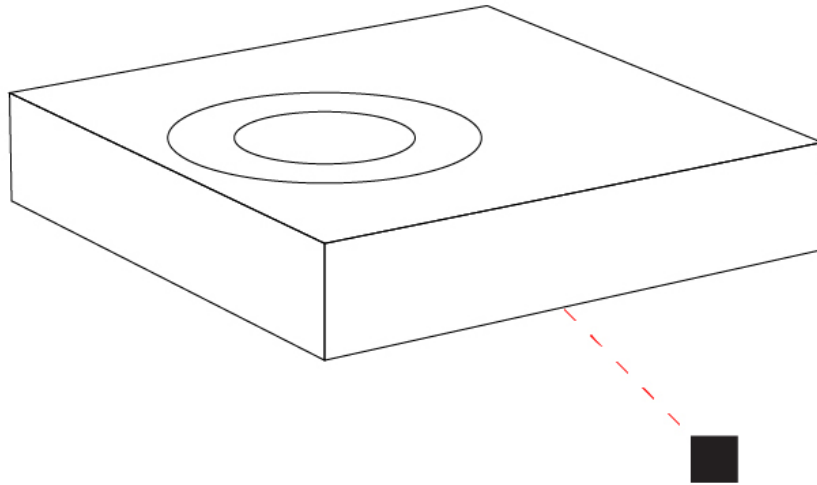

SHELL 1 SURFACE

D43030-

PROJECT

TYPE

SPECIFIER

QUANTITY

DATE

D