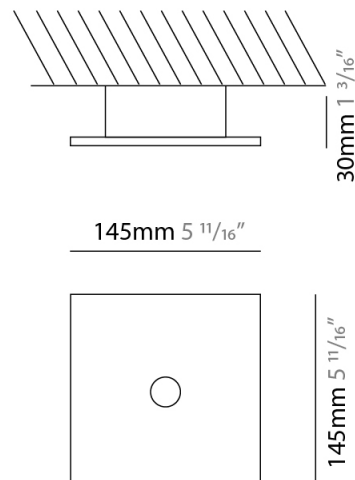

PROJECT	
TYPE	
SPECIFIER	
QUANTITY	
DATE	

SHELL 1 SURFACE

D42038-

base number   Finish
Options

1. To build a product code in our configurator select the specify button on the base model # product page
2. To build a manual product code on this datasheet choose from the options listed below in blue font and add the suffix to the base model #

GENERAL

Series: Shell
Subseries: Shell 1
Brand: Icone
Division: Design
Mounting Type: Surface
Mounting Location: Ceiling
Subcategory: Downlight

PHYSICAL

Shape: Square
Length (mm): 145
Length (in): 5 ¹¹/₁₆
Width (mm): 145
Width (in): 5 ¹¹/₁₆
Height (mm): 30
Height (in): 1 ³/₁₆
Light Distribution: Direct
Fixture Finish: WHI / BLK / GRY / GLF / SLF
Fixture Material: Aluminum

ELECTRICAL

Lamp Type: LED
Total Output Wattage (W): 4.5
Dimming: Electronic Low Voltage Dimming
Input Voltage (V): 120Vac Direct Line

LED

Number of LEDs: 1
Color Temperature (°K): 3000
Nominal Lumen (lm): 350
CRI: >90 CRI
Lamp Life (hrs): 50000

OPTICAL

RATINGS AND CERTIFICATIONS

Certified By: Certified for North American Standards
IP rating: IP20