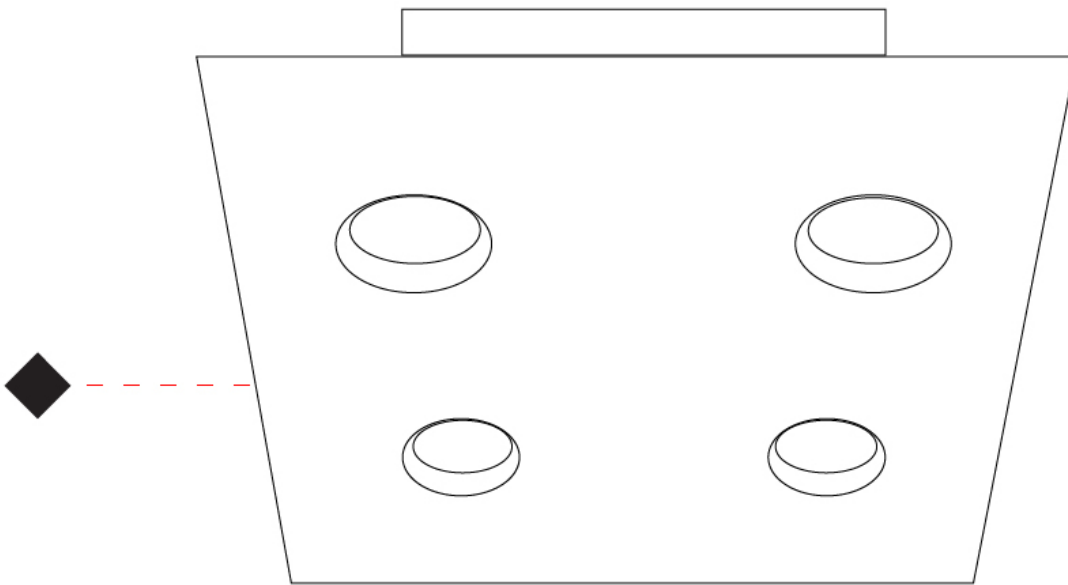

SHELL 4 SURFACE

D42041-

PROJECT _____

TYPE _____

SPECIFIER _____

QUANTITY _____

DATE _____

D