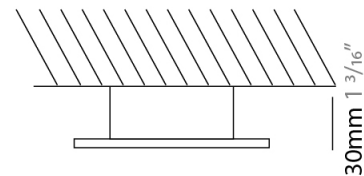

PROJECT
TYPE
SPECIFIER
QUANTITY
DATE

SHELL 2 SURFACE

D42039-

base number   Finish
Options

1. To build a product code in our configurator select the specify button on the base model # product page
2. To build a manual product code on this datasheet choose from the options listed below in blue font and add the suffix to the base model #

GENERAL

Series: Shell
Subseries: Shell 2
Brand: Icone
Division: Design
Mounting Type: Surface
Mounting Location: Ceiling
Subcategory: Downlight

PHYSICAL

Shape: Square
Length (mm): 160
Length (in): 6 ⁵/₁₆
Width (mm): 160
Width (in): 6 ⁵/₁₆
Height (mm): 30
Height (in): 1 ³/₁₆
Light Distribution: Direct
[Fixture Finish: WHI / BLK / GRY / GLF / SLF](#)
Fixture Material: Aluminum

ELECTRICAL

Lamp Type: LED
Total Output Wattage (W): 9
Dimming: Electronic Low Voltage Dimming
Input Voltage (V): 120Vac Direct Line

LED

Number of LEDs: 2
Color Temperature (°K): 3000
Nominal Lumen (lm): 700
CRI: >90 CRI
Lamp Life (hrs): 50000

OPTICAL

RATINGS AND CERTIFICATIONS

Certified By: Certified for North American Standards
IP rating: IP20