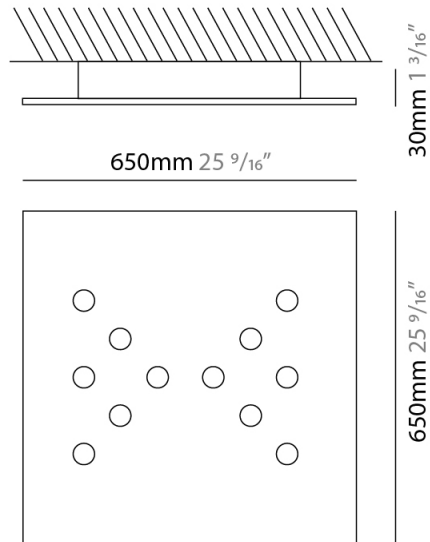

PROJECT	_____
TYPE	_____
SPECIFIER	_____
QUANTITY	_____
DATE	_____

SHELL 12 SURFACE

D42069-

base number   Finish
Options

1. To build a product code in our configurator select the specify button on the base model # product page
2. To build a manual product code on this datasheet choose from the options listed below in blue font and add the suffix to the base model #

GENERAL

Series: Shell
Subseries: Shell 12
Brand: Icone
Division: Design
Mounting Type: Surface
Mounting Location: Ceiling
Subcategory: Downlight

PHYSICAL

Shape: Square
Length (mm): 650
Length (in): 25 ⁹/₁₆
Width (mm): 650
Width (in): 25 ⁹/₁₆
Height (mm): 30
Height (in): 1 ³/₁₆
Light Distribution: Direct
Fixture Finish: WHI / BLK / GRY / GLF / SLF
Fixture Material: Aluminum

ELECTRICAL

Lamp Type: LED
Total Output Wattage (W): 54
Max. Wattage Per Lamp (W): 4.5
Dimming: Electronic Low Voltage Dimming
Input Voltage (V): 120Vac Direct Line

LED

Number of LEDs: 12
Color Temperature (°K): 3000
Nominal Lumen (lm): 4200
CRI: >90 CRI
Lamp Life (hrs): 50000

OPTICAL

RATINGS AND CERTIFICATIONS

Certified By: Certified for North American Standards
IP rating: IP20