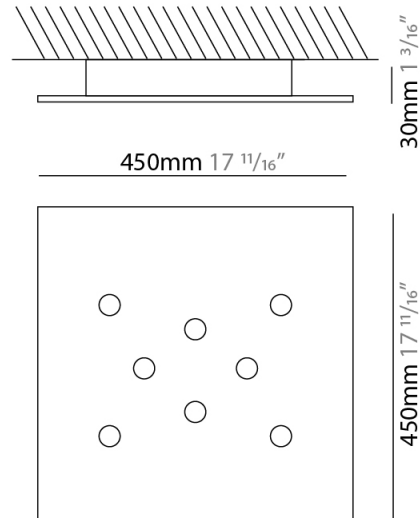

PROJECT
TYPE
SPECIFIER
QUANTITY
DATE

SHELL 8 SURFACE

D42042-

base number   Finish
Options

1. To build a product code in our configurator select the specify button on the base model # product page
2. To build a manual product code on this datasheet choose from the options listed below in blue font and add the suffix to the base model #

GENERAL

Series: Shell
Subseries: Shell 8
Brand: Icone
Division: Design
Mounting Type: Surface
Mounting Location: Ceiling
Subcategory: Downlight

PHYSICAL

Shape: Square
Length (mm): 450
Length (in): 17 ¹¹/₁₆
Width (mm): 450
Width (in): 17 ¹¹/₁₆
Height (mm): 30
Height (in): 1 ³/₁₆
Light Distribution: Direct
Fixture Finish: WHI / BLK / GRY / GLF / SLF
Fixture Material: Aluminum

ELECTRICAL

Lamp Type: LED
Input Wattage (W): 36
Dimming: Electronic Low Voltage Dimming
Input Voltage (V): 120Vac Direct Line

LED

Number of LEDs: 8
Color Temperature (°K): 3000
Nominal Lumen (lm): 2800
CRI: >90 CRI
Lamp Life (hrs): 50000

OPTICAL

RATINGS AND CERTIFICATIONS

Certified By: Certified for North American Standards
IP rating: IP20