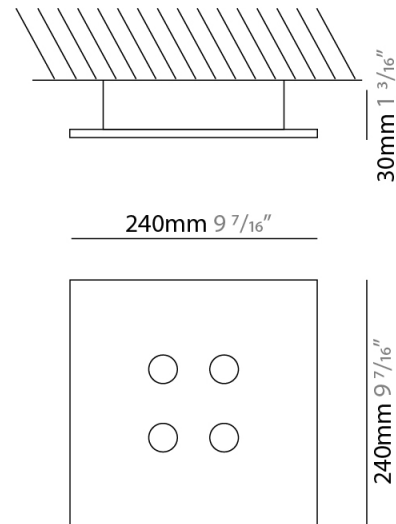

PROJECT	
TYPE	
SPECIFIER	
QUANTITY	
DATE	

SHELL 4 SURFACE

D42041-

base number   Finish
Options

1. To build a product code in our configurator select the specify button on the base model # product page
2. To build a manual product code on this datasheet choose from the options listed below in blue font and add the suffix to the base model #

GENERAL

Series: Shell
Subseries: Shell 4
Brand: Icone
Division: Design
Mounting Type: Surface
Mounting Location: Ceiling
Subcategory: Downlight

PHYSICAL

Shape: Square
Length (mm): 240
Length (in): 9 7/16
Width (mm): 240
Width (in): 9 7/16
Height (mm): 30
Height (in): 1 3/16
Light Distribution: Direct
[Fixture Finish: WHI / BLK / GRY / GLF / SLF](#)
Fixture Material: Aluminum

ELECTRICAL

Lamp Type: LED
Total Output Wattage (W): 18
Dimming: Electronic Low Voltage Dimming
Input Voltage (V): 120Vac Direct Line

LED

Number of LEDs: 4
Color Temperature (°K): 3000
Nominal Lumen (lm): 1400
CRI: >90 CRI
Lamp Life (hrs): 50000

OPTICAL

RATINGS AND CERTIFICATIONS

Certified By: Certified for North American Standards
IP rating: IP20