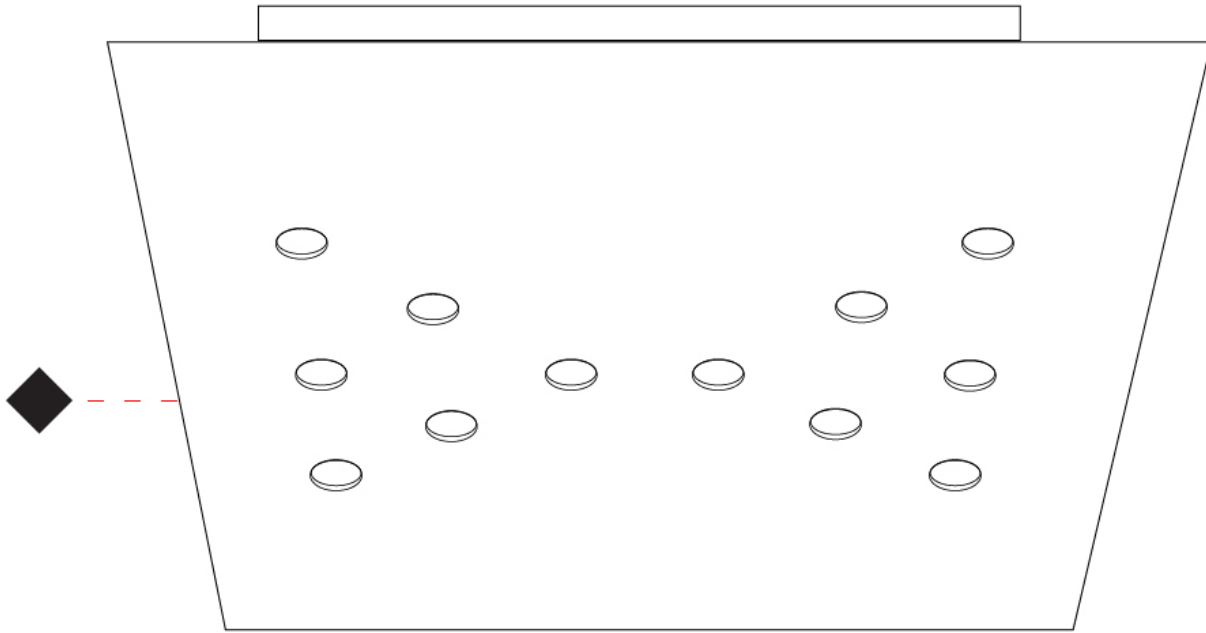

SHELL 12 SURFACE

D42069-

PROJECT _____

TYPE _____

SPECIFIER _____

QUANTITY _____

DATE _____