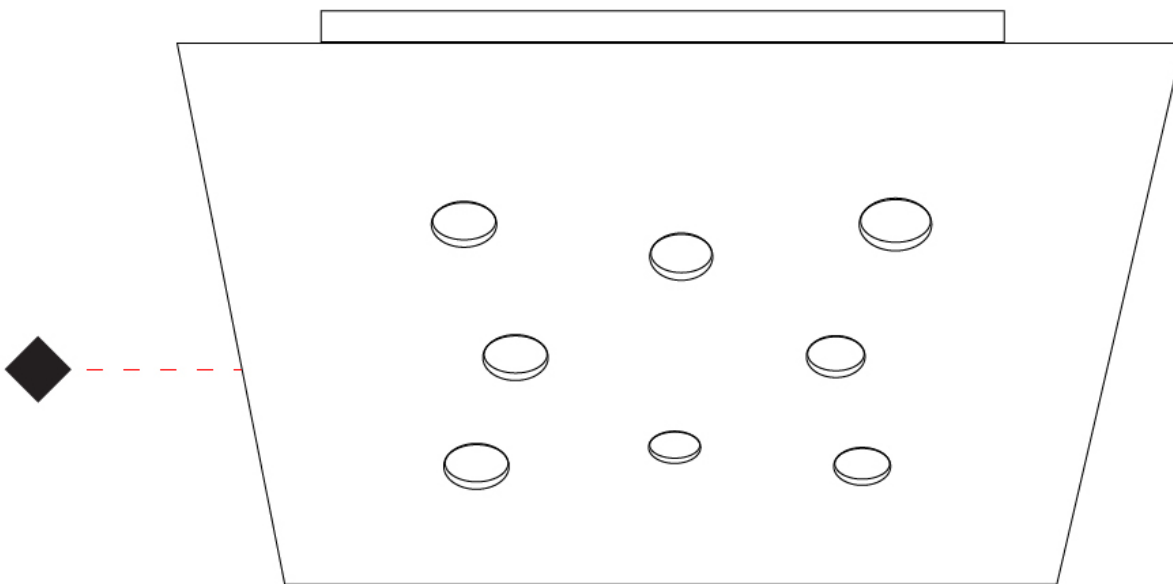

SHELL 8 SURFACE

D42042-

PROJECT _____

TYPE _____

SPECIFIER _____

QUANTITY _____

DATE _____

D