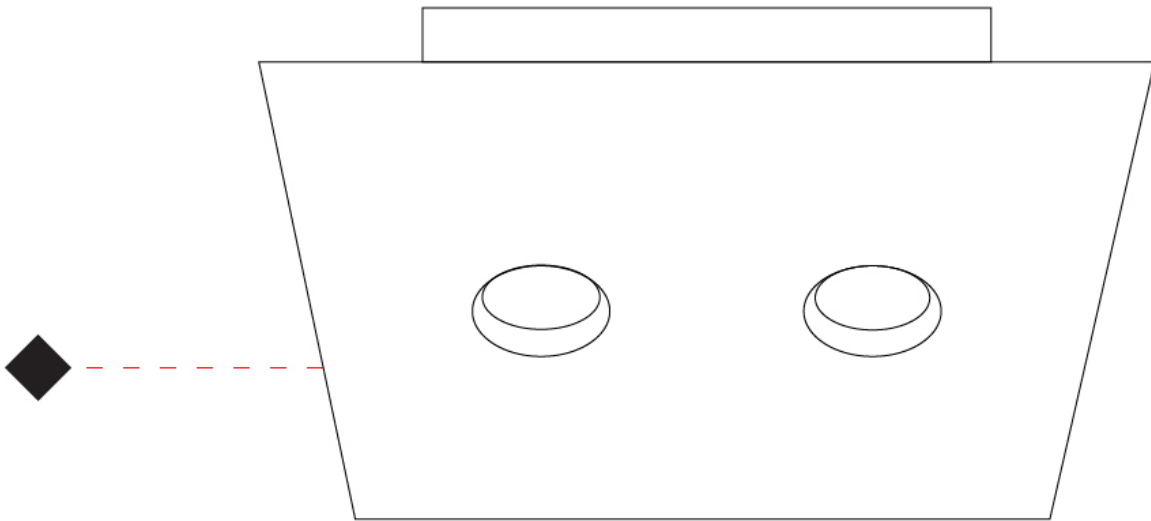

SHELL 2 SURFACE

D42039-

PROJECT

TYPE

SPECIFIER

QUANTITY

DATE

D