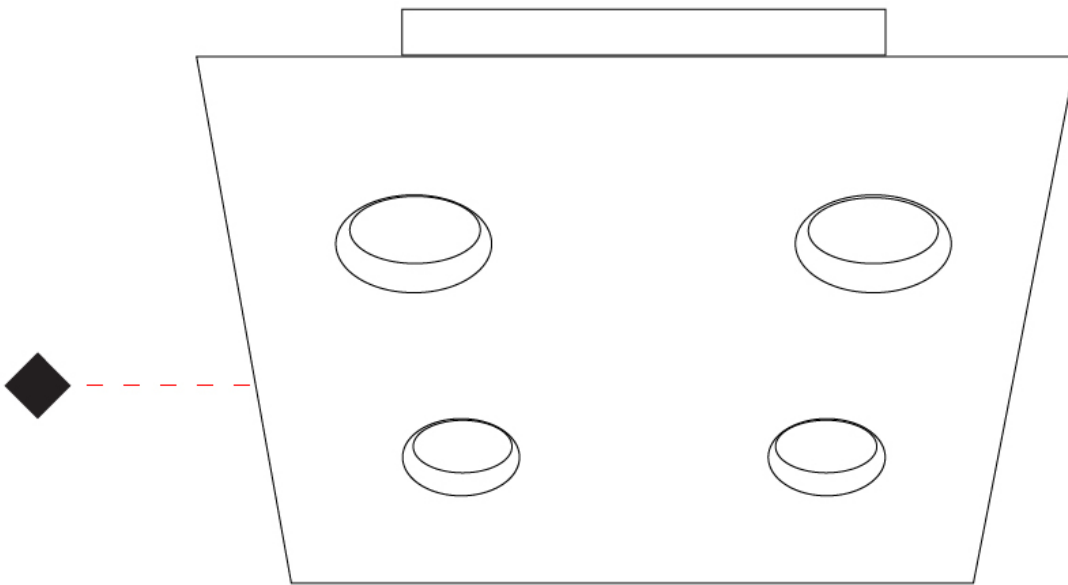

SHELL 4 SURFACE

D42041-

PROJECT

TYPE

SPECIFIER

QUANTITY

DATE

D