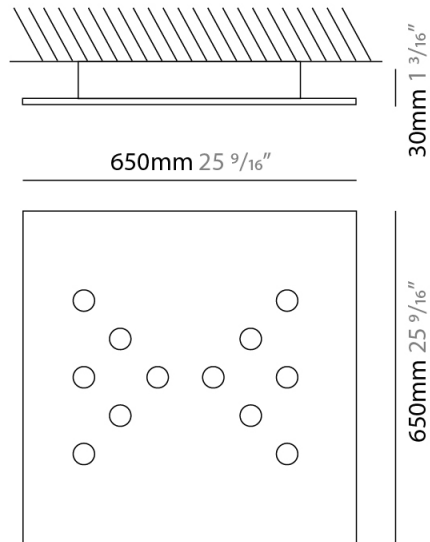

PROJECT	
TYPE	
SPECIFIER	
QUANTITY	
DATE	

SHELL 12 SURFACE

D42069-

base number   Finish
Options

1. To build a product code in our configurator select the specify button on the base model # product page
2. To build a manual product code on this datasheet choose from the options listed below in blue font and add the suffix to the base model #

GENERAL

Series: Shell
Subseries: Shell 12
Brand: Icone
Division: Design
Mounting Type: Surface
Mounting Location: Ceiling
Subcategory: Downlight

PHYSICAL

Shape: Square
Length (mm): 650
Length (in): 25 ⁹/₁₆
Width (mm): 650
Width (in): 25 ⁹/₁₆
Height (mm): 30
Height (in): 1 ³/₁₆
Light Distribution: Direct
[Fixture Finish: WHI / BLK / GRY / GLF / SLF](#)
Fixture Material: Aluminum

ELECTRICAL

Lamp Type: LED
Total Output Wattage (W): 54
Max. Wattage Per Lamp (W): 4.5
Dimming: Electronic Low Voltage Dimming
Input Voltage (V): 120Vac Direct Line

LED

Number of LEDs: 12
Color Temperature (°K): 3000
Nominal Lumen (lm): 4200
CRI: >90 CRI
Lamp Life (hrs): 50000

OPTICAL

RATINGS AND CERTIFICATIONS

Certified By: Certified for North American Standards
IP rating: IP20