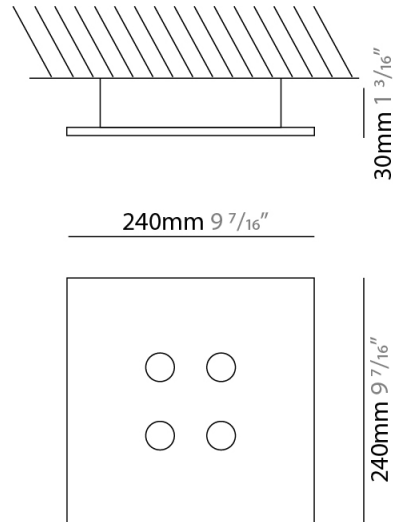

PROJECT	
TYPE	
SPECIFIER	
QUANTITY	
DATE	

SHELL 4 SURFACE

D42041-

base number   Finish
Options

1. To build a product code in our configurator select the specify button on the base model # product page
2. To build a manual product code on this datasheet choose from the options listed below in blue font and add the suffix to the base model #

GENERAL

Series: Shell
Subseries: Shell 4
Brand: Icone
Division: Design
Mounting Type: Surface
Mounting Location: Ceiling
Subcategory: Downlight

PHYSICAL

Shape: Square
Length (mm): 240
Length (in): 9 7/16
Width (mm): 240
Width (in): 9 7/16
Height (mm): 30
Height (in): 1 3/16
Light Distribution: Direct
[Fixture Finish: WHI / BLK / GRY / GLF / SLF](#)
Fixture Material: Aluminum

ELECTRICAL

Lamp Type: LED
Total Output Wattage (W): 18
Dimming: Electronic Low Voltage Dimming
Input Voltage (V): 120Vac Direct Line

LED

Number of LEDs: 4
Color Temperature (°K): 3000
Nominal Lumen (lm): 1400
CRI: >90 CRI
Lamp Life (hrs): 50000

OPTICAL

RATINGS AND CERTIFICATIONS

Certified By: Certified for North American Standards
IP rating: IP20