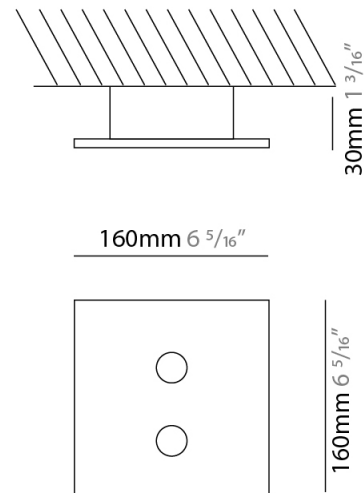

PROJECT
TYPE
SPECIFIER
QUANTITY
DATE

SHELL 2 SURFACE

D42039-

base number   Finish
Options

1. To build a product code in our configurator select the specify button on the base model # product page
2. To build a manual product code on this datasheet choose from the options listed below in blue font and add the suffix to the base model #

GENERAL

Series: Shell
Subseries: Shell 2
Brand: Icone
Division: Design
Mounting Type: Surface
Mounting Location: Ceiling
Subcategory: Downlight

PHYSICAL

Shape: Square
Length (mm): 160
Length (in): 6 ⁵/₁₆
Width (mm): 160
Width (in): 6 ⁵/₁₆
Height (mm): 30
Height (in): 1 ³/₁₆
Light Distribution: Direct
[Fixture Finish: WHI / BLK / GRY / GLF / SLF](#)
Fixture Material: Aluminum

ELECTRICAL

Lamp Type: LED
Total Output Wattage (W): 9
Dimming: Electronic Low Voltage Dimming
Input Voltage (V): 120Vac Direct Line

LED

Number of LEDs: 2
Color Temperature (°K): 3000
Nominal Lumen (lm): 700
CRI: >90 CRI
Lamp Life (hrs): 50000

OPTICAL

RATINGS AND CERTIFICATIONS

Certified By: Certified for North American Standards
IP rating: IP20