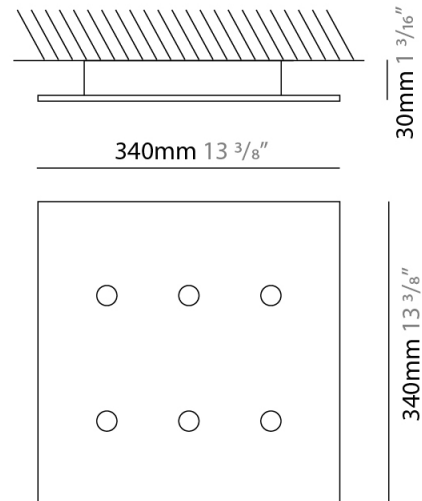

PROJECT _____
TYPE _____
SPECIFIER _____
QUANTITY _____
DATE _____

SHELL 6 SURFACE

D42035-

base number _____
Finish Options _____

1. To build a product code in our configurator select the specify button on the base model # product page
2. To build a manual product code on this datasheet choose from the options listed below in blue font and add the suffix to the base model #

GENERAL

Series: Shell _____
Subseries: Shell 6 _____
Brand: Icone _____
Division: Design _____
Mounting Type: Surface _____
Mounting Location: Ceiling _____
Subcategory: Downlight _____

PHYSICAL

Shape: Square _____
Length (mm): 340 _____
Length (in): 13 ³/₈ _____
Width (mm): 340 _____
Width (in): 13 ³/₈ _____
Height (mm): 30 _____
Height (in): 1 ³/₁₆ _____
Light Distribution: Direct _____
Fixture Finish: WHI / BLK / GRY / GLF / SLF _____
Fixture Material: Aluminum _____

ELECTRICAL

Lamp Type: LED _____
Total Output Wattage (W): 27 _____
Dimming: Electronic Low Voltage Dimming _____
Input Voltage (V): 120Vac Direct Line _____

LED

Number of LEDs: 6 _____
Color Temperature (°K): 3000 _____
Nominal Lumen (lm): 2100 _____
CRI: >90 CRI _____
Lamp Life (hrs): 50000 _____

OPTICAL

RATINGS AND CERTIFICATIONS

Certified By: Certified for North American Standards _____
IP rating: IP20 _____