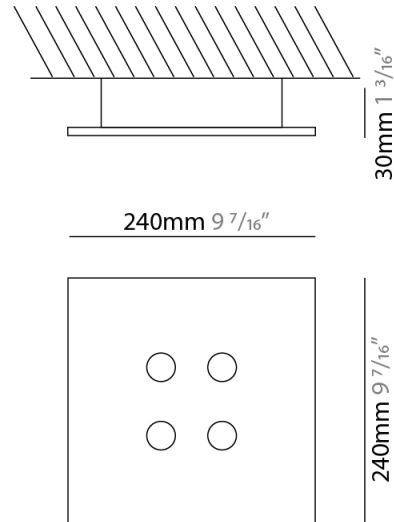

PROJECT	
TYPE	
SPECIFIER	
QUANTITY	
DATE	

SHELL 4 SURFACE

D42041-

base number   Finish
Options

1. To build a product code in our configurator select the specify button on the base model # product page
2. To build a manual product code on this datasheet choose from the options listed below in blue font and add the suffix to the base model #

GENERAL

Series: Shell
Subseries: Shell 4
Brand: Icone
Division: Design
Mounting Type: Surface
Mounting Location: Ceiling
Subcategory: Downlight

PHYSICAL

Shape: Square
Length (mm): 240
Length (in): 9 7/16
Width (mm): 240
Width (in): 9 7/16
Height (mm): 30
Height (in): 1 3/16
Light Distribution: Direct
[Fixture Finish: WHI / BLK / GRY / GLF / SLF](#)
Fixture Material: Aluminum

ELECTRICAL

Lamp Type: LED
Total Output Wattage (W): 18
Dimming: Electronic Low Voltage Dimming
Input Voltage (V): 120Vac Direct Line

LED

Number of LEDs: 4
Color Temperature (°K): 3000
Nominal Lumen (lm): 1400
CRI: >90 CRI
Lamp Life (hrs): 50000

OPTICAL

RATINGS AND CERTIFICATIONS

Certified By: Certified for North American Standards
IP rating: IP20