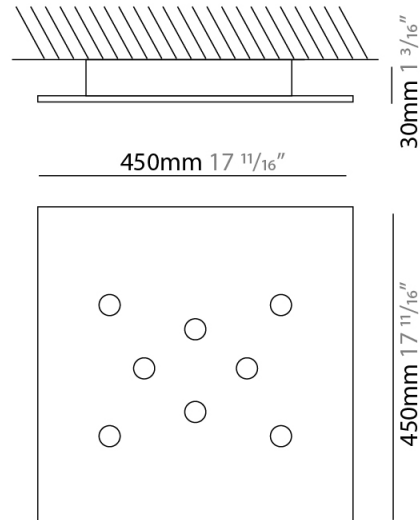

PROJECT _____
TYPE _____
SPECIFIER _____
QUANTITY _____
DATE _____

SHELL 8 SURFACE

D42042-

base number _____
Finish _____
Options _____

1. To build a product code in our configurator select the specify button on the base model # product page
2. To build a manual product code on this datasheet choose from the options listed below in blue font and add the suffix to the base model #

GENERAL

Series: Shell _____
Subseries: Shell 8 _____
Brand: Icone _____
Division: Design _____
Mounting Type: Surface _____
Mounting Location: Ceiling _____
Subcategory: Downlight _____

PHYSICAL

Shape: Square _____
Length (mm): 450 _____
Length (in): 17 ¹¹/₁₆ _____
Width (mm): 450 _____
Width (in): 17 ¹¹/₁₆ _____
Height (mm): 30 _____
Height (in): 1 ³/₁₆ _____
Light Distribution: Direct _____
Fixture Finish: WHI / BLK / GRY / GLF / SLF _____
Fixture Material: Aluminum _____

ELECTRICAL

Lamp Type: LED _____
Input Wattage (W): 36 _____
Dimming: Electronic Low Voltage Dimming _____
Input Voltage (V): 120Vac Direct Line _____

LED

Number of LEDs: 8 _____
Color Temperature (°K): 3000 _____
Nominal Lumen (lm): 2800 _____
CRI: >90 CRI _____
Lamp Life (hrs): 50000 _____

OPTICAL

RATINGS AND CERTIFICATIONS

Certified By: Certified for North American Standards _____
IP rating: IP20 _____