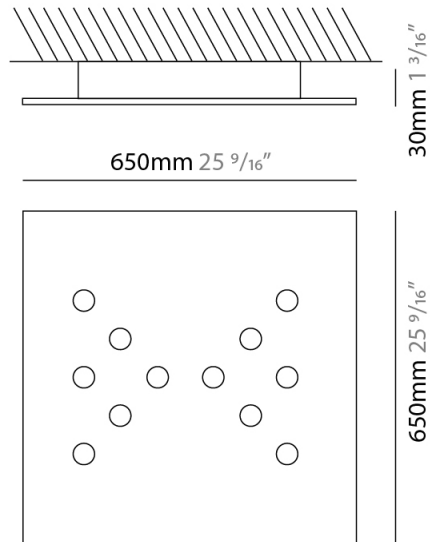

PROJECT
TYPE
SPECIFIER
QUANTITY
DATE

SHELL 12 SURFACE

D42069-

base number   Finish
Options

1. To build a product code in our configurator select the specify button on the base model # product page
2. To build a manual product code on this datasheet choose from the options listed below in blue font and add the suffix to the base model #

GENERAL

Series: Shell
Subseries: Shell 12
Brand: Icone
Division: Design
Mounting Type: Surface
Mounting Location: Ceiling
Subcategory: Downlight

PHYSICAL

Shape: Square
Length (mm): 650
Length (in): 25 ⁹/₁₆
Width (mm): 650
Width (in): 25 ⁹/₁₆
Height (mm): 30
Height (in): 1 ³/₁₆
Light Distribution: Direct
[Fixture Finish: WHI / BLK / GRY / GLF / SLF](#)
Fixture Material: Aluminum

ELECTRICAL

Lamp Type: LED
Total Output Wattage (W): 54
Max. Wattage Per Lamp (W): 4.5
Dimming: Electronic Low Voltage Dimming
Input Voltage (V): 120Vac Direct Line

LED

Number of LEDs: 12
Color Temperature (°K): 3000
Nominal Lumen (lm): 4200
CRI: >90 CRI
Lamp Life (hrs): 50000

OPTICAL

RATINGS AND CERTIFICATIONS

Certified By: Certified for North American Standards
IP rating: IP20