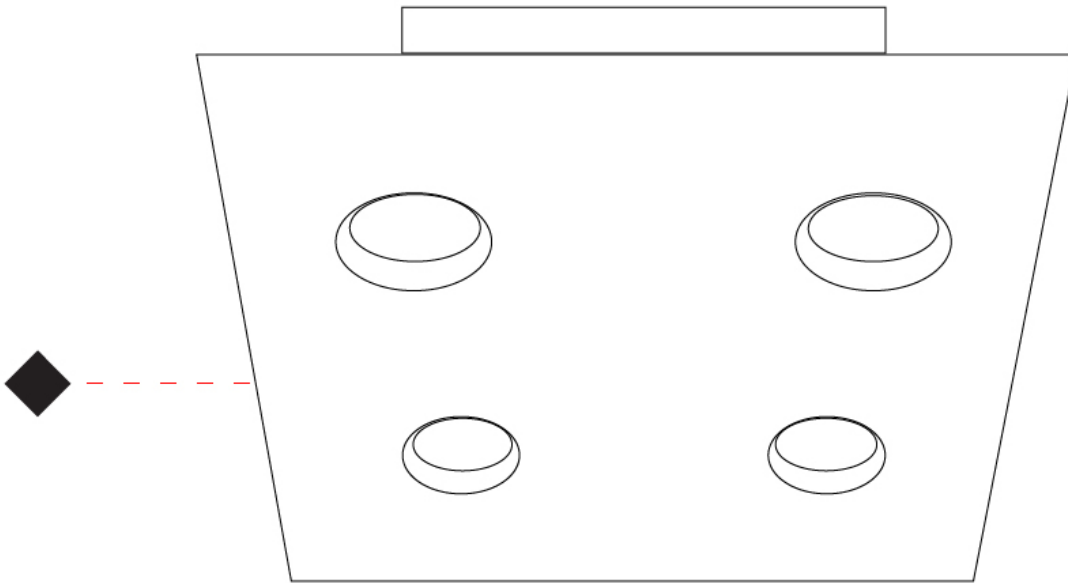

SHELL 4 SURFACE

D42041-

PROJECT _____

TYPE _____

SPECIFIER _____

QUANTITY _____

DATE _____

D