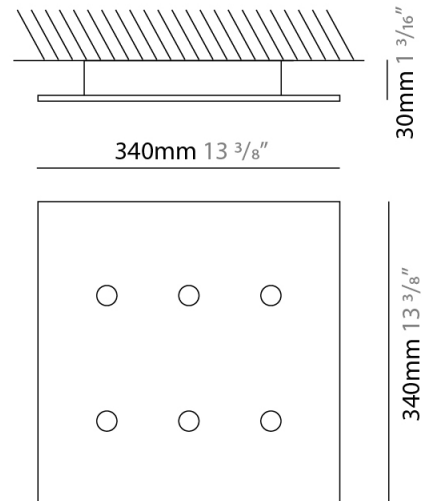

PROJECT _____
TYPE _____
SPECIFIER _____
QUANTITY _____
DATE _____

SHELL 6 SURFACE

D42035-

base number   Finish
Options

1. To build a product code in our configurator select the specify button on the base model # product page
2. To build a manual product code on this datasheet choose from the options listed below in blue font and add the suffix to the base model #

GENERAL

Series: Shell _____
Subseries: Shell 6 _____
Brand: Icone _____
Division: Design _____
Mounting Type: Surface _____
Mounting Location: Ceiling _____
Subcategory: Downlight _____

PHYSICAL

Shape: Square _____
Length (mm): 340 _____
Length (in): 13 ³/₈ _____
Width (mm): 340 _____
Width (in): 13 ³/₈ _____
Height (mm): 30 _____
Height (in): 1 ³/₁₆ _____
Light Distribution: Direct _____
Fixture Finish: WHI / BLK / GRY / GLF / SLF _____
Fixture Material: Aluminum _____

ELECTRICAL

Lamp Type: LED _____
Total Output Wattage (W): 27 _____
Dimming: Electronic Low Voltage Dimming _____
Input Voltage (V): 120Vac Direct Line _____

LED

Number of LEDs: 6 _____
Color Temperature (°K): 3000 _____
Nominal Lumen (lm): 2100 _____
CRI: >90 CRI _____
Lamp Life (hrs): 50000 _____

OPTICAL

RATINGS AND CERTIFICATIONS

Certified By: Certified for North American Standards _____
IP rating: IP20 _____