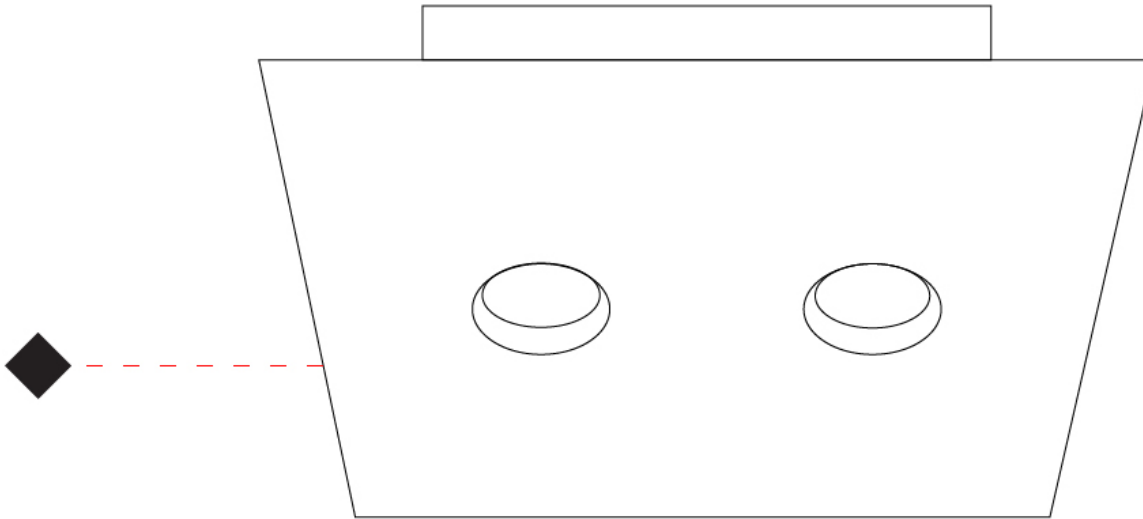

SHELL 2 SURFACE

D42039-

PROJECT

TYPE

SPECIFIER

QUANTITY

DATE

D