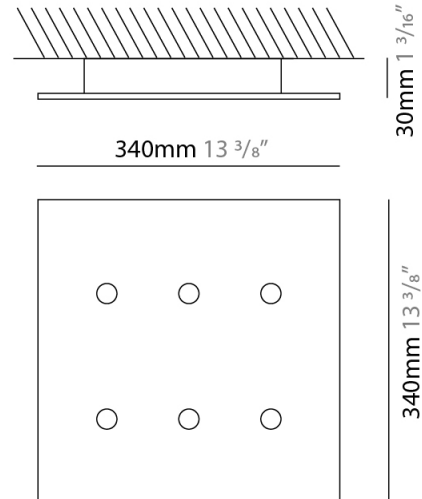

SHELL 6 SURFACE

D42035-

base number   Finish
Options

1. To build a product code in our configurator select the specify button on the base model # product page
2. To build a manual product code on this datasheet choose from the options listed below in blue font and add the suffix to the base model #

GENERAL

Series: Shell _____
Subseries: Shell 6 _____
Brand: Icone _____
Division: Design _____
Mounting Type: Surface _____
Mounting Location: Ceiling _____
Subcategory: Downlight _____

PHYSICAL

Shape: Square _____
Length (mm): 340 _____
Length (in): 13 ³/₈ _____
Width (mm): 340 _____
Width (in): 13 ³/₈ _____
Height (mm): 30 _____
Height (in): 1 ³/₁₆ _____
Light Distribution: Direct _____
Fixture Finish: WHI / BLK / GRY / GLF / SLF _____
Fixture Material: Aluminum _____

ELECTRICAL

Lamp Type: LED _____
Total Output Wattage (W): 27 _____
Dimming: Electronic Low Voltage Dimming _____
Input Voltage (V): 120Vac Direct Line _____

LED

Number of LEDs: 6 _____
Color Temperature (°K): 3000 _____
Nominal Lumen (lm): 2100 _____
CRI: >90 CRI _____
Lamp Life (hrs): 50000 _____

OPTICAL

RATINGS AND CERTIFICATIONS

Certified By: Certified for North American Standards _____
IP rating: IP20 _____