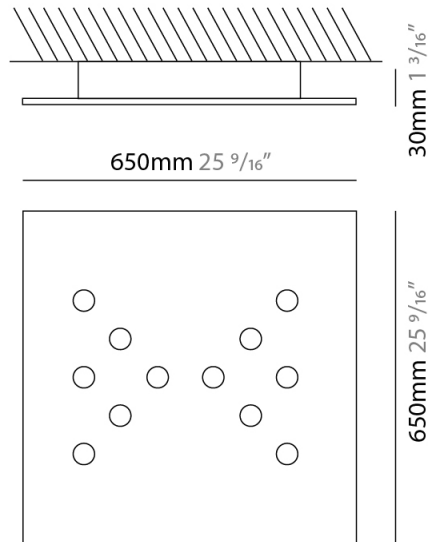

PROJECT	_____
TYPE	_____
SPECIFIER	_____
QUANTITY	_____
DATE	_____

SHELL 12 SURFACE

D42069-

base number   Finish
Options

1. To build a product code in our configurator select the specify button on the base model # product page
2. To build a manual product code on this datasheet choose from the options listed below in blue font and add the suffix to the base model #

GENERAL

Series: Shell _____
Subseries: Shell 12 _____
Brand: Icone _____
Division: Design _____
Mounting Type: Surface _____
Mounting Location: Ceiling _____
Subcategory: Downlight _____

PHYSICAL

Shape: Square _____
Length (mm): 650 _____
Length (in): 25 ⁹/₁₆ _____
Width (mm): 650 _____
Width (in): 25 ⁹/₁₆ _____
Height (mm): 30 _____
Height (in): 1 ³/₁₆ _____
Light Distribution: Direct _____
Fixture Finish: WHI / BLK / GRY / GLF / SLF _____
Fixture Material: Aluminum _____

ELECTRICAL

Lamp Type: LED _____
Total Output Wattage (W): 54 _____
Max. Wattage Per Lamp (W): 4.5 _____
Dimming: Electronic Low Voltage Dimming _____
Input Voltage (V): 120Vac Direct Line _____

LED

Number of LEDs: 12 _____
Color Temperature (°K): 3000 _____
Nominal Lumen (lm): 4200 _____
CRI: >90 CRI _____
Lamp Life (hrs): 50000 _____

OPTICAL

RATINGS AND CERTIFICATIONS

Certified By: Certified for North American Standards _____
IP rating: IP20 _____