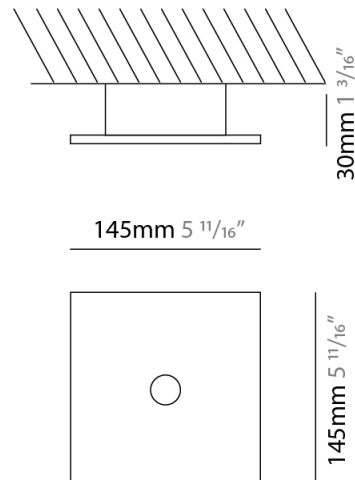

PROJECT
TYPE
SPECIFIER
QUANTITY
DATE

SHELL 1 SURFACE

D42038-

base number   Finish
Options

1. To build a product code in our configurator select the specify button on the base model # product page
2. To build a manual product code on this datasheet choose from the options listed below in blue font and add the suffix to the base model #

GENERAL

Series: Shell
Subseries: Shell 1
Brand: Icone
Division: Design
Mounting Type: Surface
Mounting Location: Ceiling
Subcategory: Downlight

PHYSICAL

Shape: Square
Length (mm): 145
Length (in): 5 ¹¹/₁₆
Width (mm): 145
Width (in): 5 ¹¹/₁₆
Height (mm): 30
Height (in): 1 ³/₁₆
Light Distribution: Direct
Fixture Finish: WHI / BLK / GRY / GLF / SLF
Fixture Material: Aluminum

ELECTRICAL

Lamp Type: LED
Total Output Wattage (W): 4.5
Dimming: Electronic Low Voltage Dimming
Input Voltage (V): 120Vac Direct Line

LED

Number of LEDs: 1
Color Temperature (°K): 3000
Nominal Lumen (lm): 350
CRI: >90 CRI
Lamp Life (hrs): 50000

OPTICAL

RATINGS AND CERTIFICATIONS

Certified By: Certified for North American Standards
IP rating: IP20