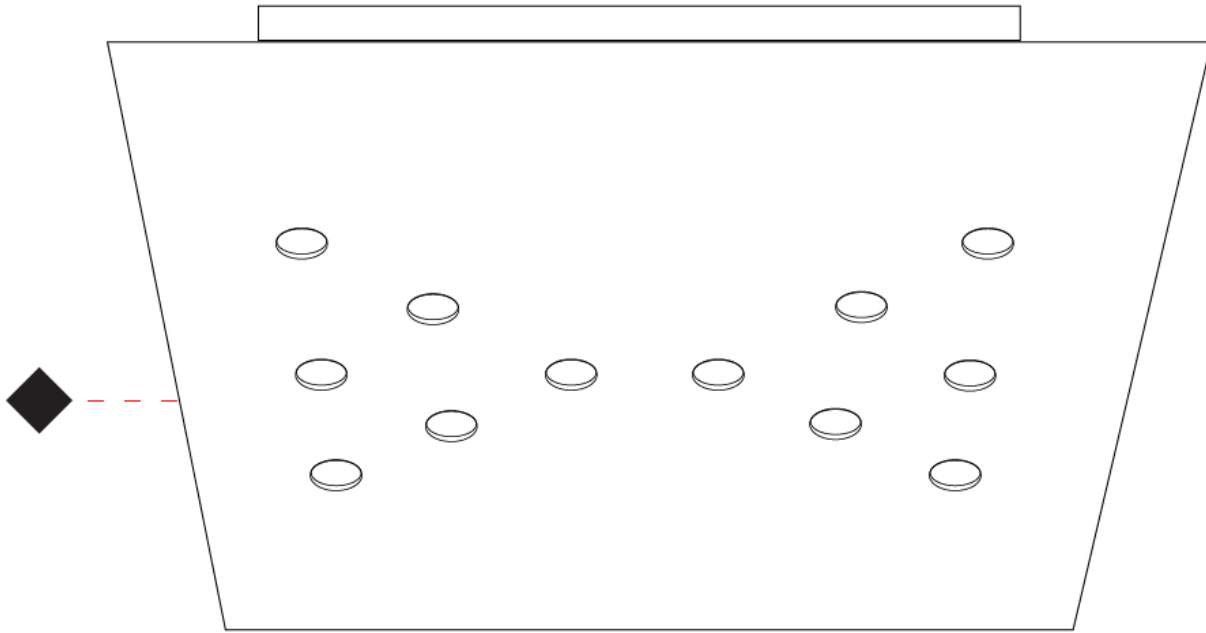

## SHELL 12 SURFACE

D42069-

PROJECT \_\_\_\_\_

TYPE \_\_\_\_\_

SPECIFIER \_\_\_\_\_

QUANTITY \_\_\_\_\_

DATE \_\_\_\_\_