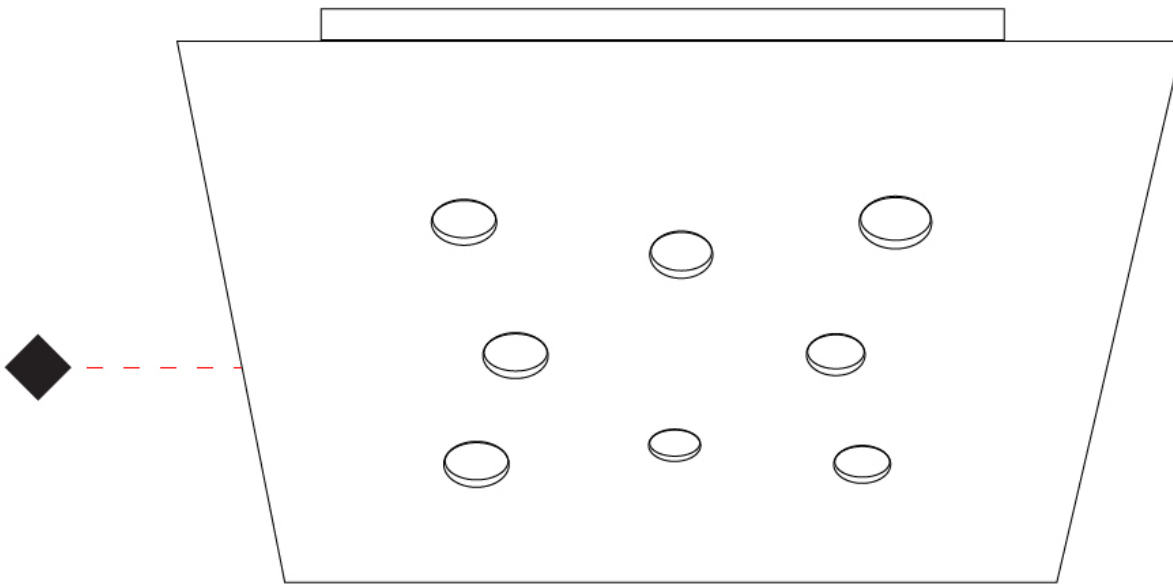

SHELL 8 SURFACE

D42042-

PROJECT _____

TYPE _____

SPECIFIER _____

QUANTITY _____

DATE _____