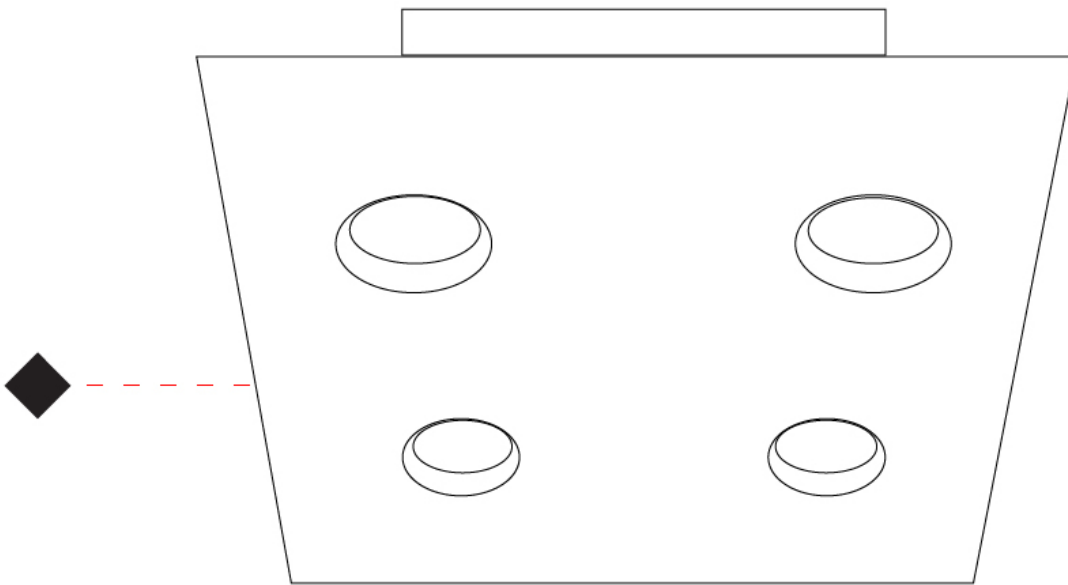

SHELL 4 SURFACE

D42041-

PROJECT _____

TYPE _____

SPECIFIER _____

QUANTITY _____

DATE _____