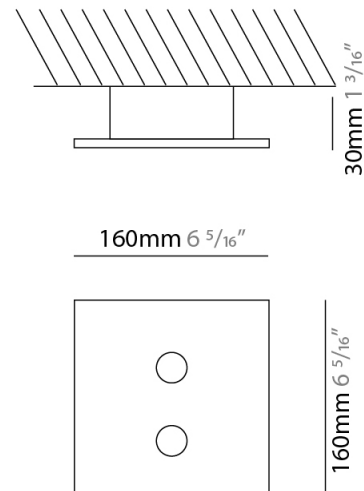

PROJECT
TYPE
SPECIFIER
QUANTITY
DATE

SHELL 2 SURFACE

D42039-

base number   Finish
Options

1. To build a product code in our configurator select the specify button on the base model # product page
2. To build a manual product code on this datasheet choose from the options listed below in blue font and add the suffix to the base model #

GENERAL

Series: Shell
Subseries: Shell 2
Brand: Icone
Division: Design
Mounting Type: Surface
Mounting Location: Ceiling
Subcategory: Downlight

PHYSICAL

Shape: Square
Length (mm): 160
Length (in): 6 ⁵/₁₆
Width (mm): 160
Width (in): 6 ⁵/₁₆
Height (mm): 30
Height (in): 1 ³/₁₆
Light Distribution: Direct
[Fixture Finish: WHI / BLK / GRY / GLF / SLF](#)
Fixture Material: Aluminum

ELECTRICAL

Lamp Type: LED
Total Output Wattage (W): 9
Dimming: Electronic Low Voltage Dimming
Input Voltage (V): 120Vac Direct Line

LED

Number of LEDs: 2
Color Temperature (°K): 3000
Nominal Lumen (lm): 700
CRI: >90 CRI
Lamp Life (hrs): 50000

OPTICAL

RATINGS AND CERTIFICATIONS

Certified By: Certified for North American Standards
IP rating: IP20