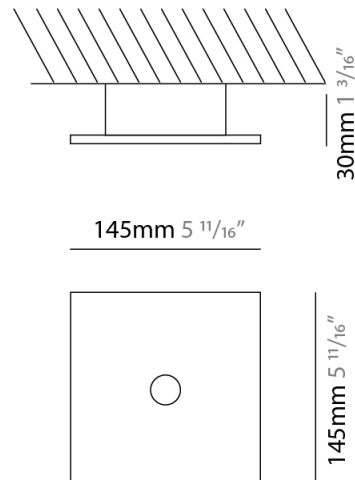

PROJECT
TYPE
SPECIFIER
QUANTITY
DATE

SHELL 1 SURFACE

D42038-

base number   Finish
Options

1. To build a product code in our configurator select the specify button on the base model # product page
2. To build a manual product code on this datasheet choose from the options listed below in blue font and add the suffix to the base model #

GENERAL

Series: Shell
Subseries: Shell 1
Brand: Icone
Division: Design
Mounting Type: Surface
Mounting Location: Ceiling
Subcategory: Downlight

PHYSICAL

Shape: Square
Length (mm): 145
Length (in): 5 ¹¹/₁₆
Width (mm): 145
Width (in): 5 ¹¹/₁₆
Height (mm): 30
Height (in): 1 ³/₁₆
Light Distribution: Direct
[Fixture Finish: WHI / BLK / GRY / GLF / SLF](#)
Fixture Material: Aluminum

ELECTRICAL

Lamp Type: LED
Total Output Wattage (W): 4.5
Dimming: Electronic Low Voltage Dimming
Input Voltage (V): 120Vac Direct Line

LED

Number of LEDs: 1
Color Temperature (°K): 3000
Nominal Lumen (lm): 350
CRI: >90 CRI
Lamp Life (hrs): 50000

OPTICAL

RATINGS AND CERTIFICATIONS

Certified By: Certified for North American Standards
IP rating: IP20