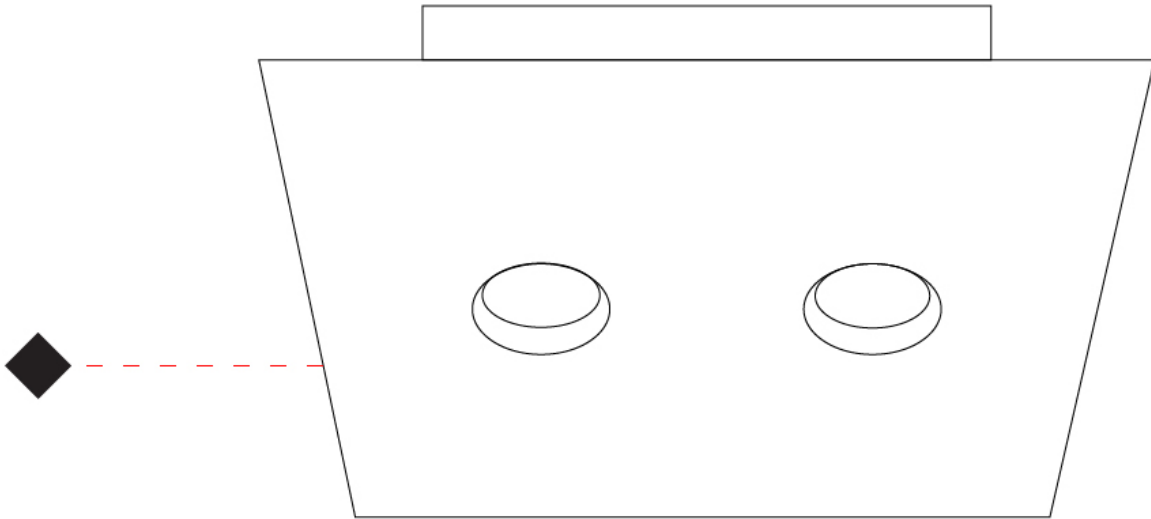

SHELL 2 SURFACE

D42039-

PROJECT

TYPE

SPECIFIER

QUANTITY

DATE

D