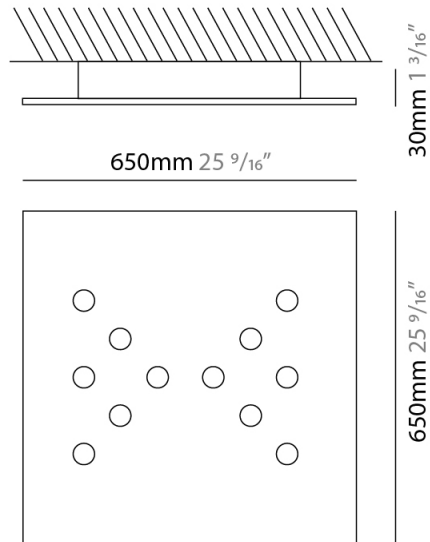

PROJECT
TYPE
SPECIFIER
QUANTITY
DATE

SHELL 12 SURFACE

D42069-

base number   Finish
Options

1. To build a product code in our configurator select the specify button on the base model # product page
2. To build a manual product code on this datasheet choose from the options listed below in blue font and add the suffix to the base model #

GENERAL

Series: Shell
Subseries: Shell 12
Brand: Icone
Division: Design
Mounting Type: Surface
Mounting Location: Ceiling
Subcategory: Downlight

PHYSICAL

Shape: Square
Length (mm): 650
Length (in): 25 ⁹/₁₆
Width (mm): 650
Width (in): 25 ⁹/₁₆
Height (mm): 30
Height (in): 1 ³/₁₆
Light Distribution: Direct
Fixture Finish: WHI / BLK / GRY / GLF / SLF
Fixture Material: Aluminum

ELECTRICAL

Lamp Type: LED
Total Output Wattage (W): 54
Max. Wattage Per Lamp (W): 4.5
Dimming: Electronic Low Voltage Dimming
Input Voltage (V): 120Vac Direct Line

LED

Number of LEDs: 12
Color Temperature (°K): 3000
Nominal Lumen (lm): 4200
CRI: >90 CRI
Lamp Life (hrs): 50000

OPTICAL

RATINGS AND CERTIFICATIONS

Certified By: Certified for North American Standards
IP rating: IP20