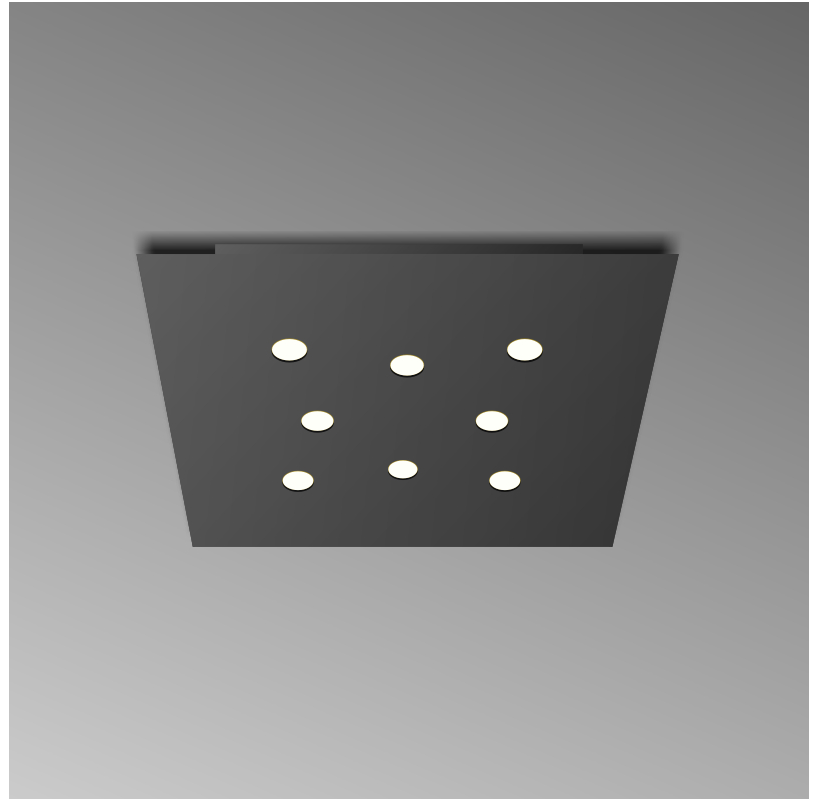

PROJECT _____
TYPE _____
SPECIFIER _____
QUANTITY _____
DATE _____

SHELL 8 SURFACE

D42042-

base number _____
Finish _____
Options _____

1. To build a product code in our configurator select the specify button on the base model # product page
2. To build a manual product code on this datasheet choose from the options listed below in blue font and add the suffix to the base model #

GENERAL

Series: Shell _____
Subseries: Shell 8 _____
Brand: Icone _____
Division: Design _____
Mounting Type: Surface _____
Mounting Location: Ceiling _____
Subcategory: Downlight _____

PHYSICAL

Shape: Square _____
Length (mm): 450 _____
Length (in): 17 ¹¹/₁₆ _____
Width (mm): 450 _____
Width (in): 17 ¹¹/₁₆ _____
Height (mm): 30 _____
Height (in): 1 ³/₁₆ _____
Light Distribution: Direct _____
Fixture Finish: WHI / BLK / GRY / GLF / SLF _____
Fixture Material: Aluminum _____

ELECTRICAL

Lamp Type: LED _____
Input Wattage (W): 36 _____
Dimming: Electronic Low Voltage Dimming _____
Input Voltage (V): 120Vac Direct Line _____

LED

Number of LEDs: 8 _____
Color Temperature (°K): 3000 _____
Nominal Lumen (lm): 2800 _____
CRI: >90 CRI _____
Lamp Life (hrs): 50000 _____

OPTICAL

RATINGS AND CERTIFICATIONS

Certified By: Certified for North American Standards _____
IP rating: IP20 _____