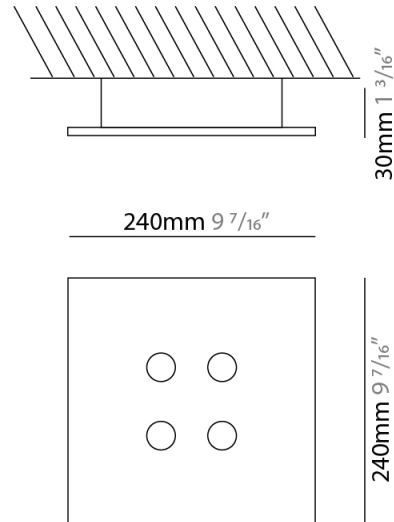

PROJECT
TYPE
SPECIFIER
QUANTITY
DATE

SHELL 4 SURFACE

D42041-

base number   Finish
Options

1. To build a product code in our configurator select the specify button on the base model # product page
2. To build a manual product code on this datasheet choose from the options listed below in blue font and add the suffix to the base model #

GENERAL

Series: Shell
Subseries: Shell 4
Brand: Icone
Division: Design
Mounting Type: Surface
Mounting Location: Ceiling
Subcategory: Downlight

PHYSICAL

Shape: Square
Length (mm): 240
Length (in): 9 7/16
Width (mm): 240
Width (in): 9 7/16
Height (mm): 30
Height (in): 1 3/16
Light Distribution: Direct
[Fixture Finish: WHI / BLK / GRY / GLF / SLF](#)
Fixture Material: Aluminum

ELECTRICAL

Lamp Type: LED
Total Output Wattage (W): 18
Dimming: Electronic Low Voltage Dimming
Input Voltage (V): 120Vac Direct Line

LED

Number of LEDs: 4
Color Temperature (°K): 3000
Nominal Lumen (lm): 1400
CRI: >90 CRI
Lamp Life (hrs): 50000

OPTICAL

RATINGS AND CERTIFICATIONS

Certified By: Certified for North American Standards
IP rating: IP20