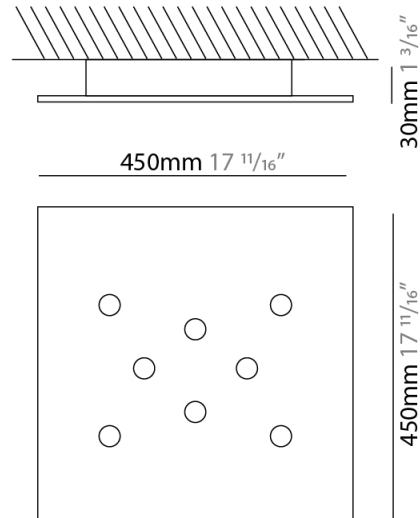

PROJECT _____
TYPE _____
SPECIFIER _____
QUANTITY _____
DATE _____

SHELL 8 SURFACE

D42042-

base number _____
Finish _____
Options _____

1. To build a product code in our configurator select the specify button on the base model # product page
2. To build a manual product code on this datasheet choose from the options listed below in blue font and add the suffix to the base model #

GENERAL

Series: Shell _____
Subseries: Shell 8 _____
Brand: Icone _____
Division: Design _____
Mounting Type: Surface _____
Mounting Location: Ceiling _____
Subcategory: Downlight _____

PHYSICAL

Shape: Square _____
Length (mm): 450 _____
Length (in): 17 ¹¹/₁₆ _____
Width (mm): 450 _____
Width (in): 17 ¹¹/₁₆ _____
Height (mm): 30 _____
Height (in): 1 ³/₁₆ _____
Light Distribution: Direct _____
Fixture Finish: WHI / BLK / GRY / GLF / SLF _____
Fixture Material: Aluminum _____

ELECTRICAL

Lamp Type: LED _____
Input Wattage (W): 36 _____
Dimming: Electronic Low Voltage Dimming _____
Input Voltage (V): 120Vac Direct Line _____

LED

Number of LEDs: 8 _____
Color Temperature (°K): 3000 _____
Nominal Lumen (lm): 2800 _____
CRI: >90 CRI _____
Lamp Life (hrs): 50000 _____

OPTICAL

RATINGS AND CERTIFICATIONS

Certified By: Certified for North American Standards _____
IP rating: IP20 _____