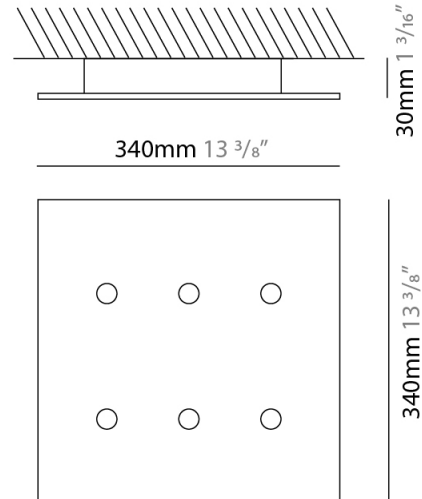

PROJECT _____
TYPE _____
SPECIFIER _____
QUANTITY _____
DATE _____

SHELL 6 SURFACE

D42035-

base number _____
Finish Options _____

1. To build a product code in our configurator select the specify button on the base model # product page
2. To build a manual product code on this datasheet choose from the options listed below in blue font and add the suffix to the base model #

GENERAL

Series: Shell _____
Subseries: Shell 6 _____
Brand: Icone _____
Division: Design _____
Mounting Type: Surface _____
Mounting Location: Ceiling _____
Subcategory: Downlight _____

PHYSICAL

Shape: Square _____
Length (mm): 340 _____
Length (in): 13 ³/₈ _____
Width (mm): 340 _____
Width (in): 13 ³/₈ _____
Height (mm): 30 _____
Height (in): 1 ³/₁₆ _____
Light Distribution: Direct _____
Fixture Finish: WHI / BLK / GRY / GLF / SLF _____
Fixture Material: Aluminum _____

ELECTRICAL

Lamp Type: LED _____
Total Output Wattage (W): 27 _____
Dimming: Electronic Low Voltage Dimming _____
Input Voltage (V): 120Vac Direct Line _____

LED

Number of LEDs: 6 _____
Color Temperature (°K): 3000 _____
Nominal Lumen (lm): 2100 _____
CRI: >90 CRI _____
Lamp Life (hrs): 50000 _____

OPTICAL

RATINGS AND CERTIFICATIONS

Certified By: Certified for North American Standards _____
IP rating: IP20 _____