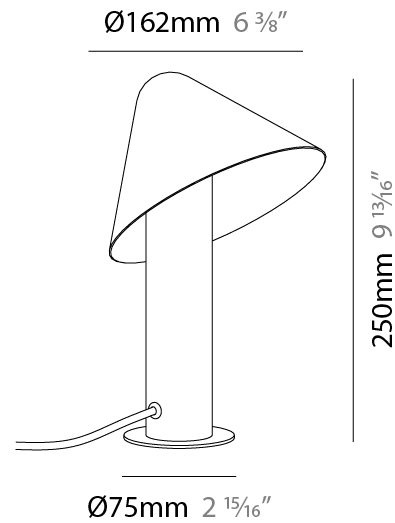

PROJECT	
TYPE	
SPECIFIER	
QUANTITY	
DATE	

SHITA PORTABLE

D94080-

base number   Finish
Options

1. To build a product code in our configurator select the specify button on the base model # product page
2. To build a manual product code on this datasheet choose from the options listed below in blue font and add the suffix to the base model #

GENERAL

Series: Shita
Partner: Milan
Division: Design
Installation: Portable
Product Type: Table
Mounting Location: Table
Light Distribution: Direct

PHYSICAL

Shape: Cone
Diameter (mm): 162
Diameter (in): 6 ³/₈
Height (mm): 250
Height (in): 9 ¹³/₁₆
Fixture Finish: MKL / AGL / MCL / MGL
Fixture Material: Steel

ELECTRICAL

Number of Lamps: 1
Lamp Type: LED Retrofit
Bulb Included: Bulb Not Included
Max. Wattage Per Lamp (W): 7
Lamp Base: E26
Dimming: Non-Dimmable
Input Voltage (V): 120

LED

OPTICAL

RATINGS AND CERTIFICATIONS

Certified By: CSA Certified to UL and CSA Standards
IP rating: IP20