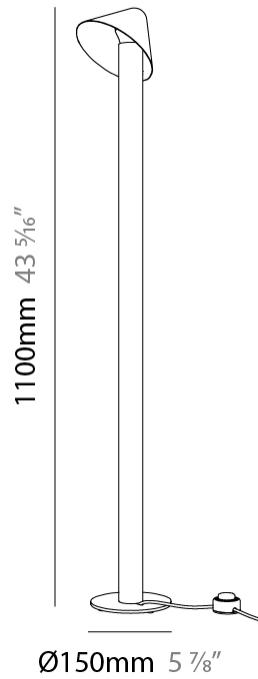

Ø162mm 6 ³/₈"