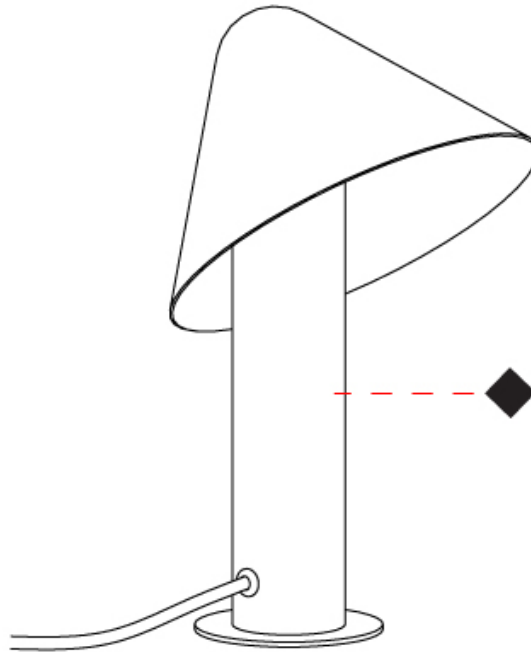

SHITA PORTABLE

D94080-

PROJECT

TYPE

SPECIFIER

QUANTITY

DATE

D