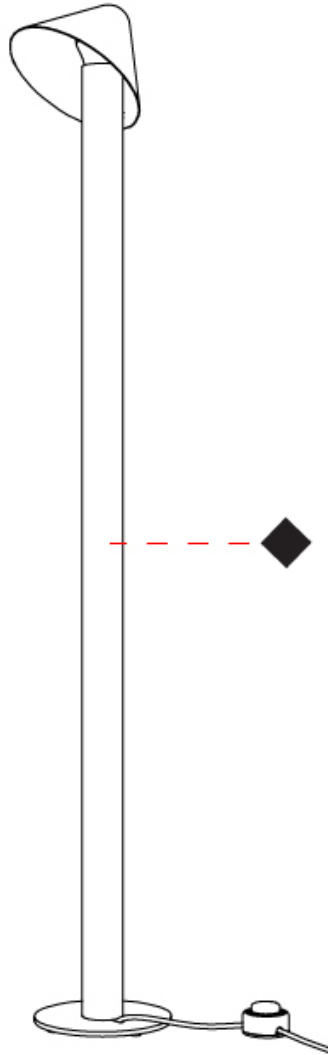

#### PHYSICAL

Shape: Cone             
 Diameter (mm): 162             
 Diameter (in): 6 <sup>3</sup>/<sub>8</sub>             
 Height (mm): 250             
 Height (in): 9 <sup>13</sup>/<sub>16</sub>             
 Fixture Finish: MKL / AGL / MCL / MGL             
 Fixture Material: Steel           

#### PHYSICAL

Shape: Cone             
Diameter (mm): 162             
Diameter (in): 6 <sup>3</sup>/<sub>8</sub>             
Height (mm): 1100             
Height (in): 43 <sup>5</sup>/<sub>16</sub>             
[Fixture Finish: MKL / AGL / MCL / MGL](#)  
Fixture Material: Steel           

## SHITA PORTABLE

D94081-

PROJECT

TYPE

SPECIFIER

QUANTITY

DATE

D