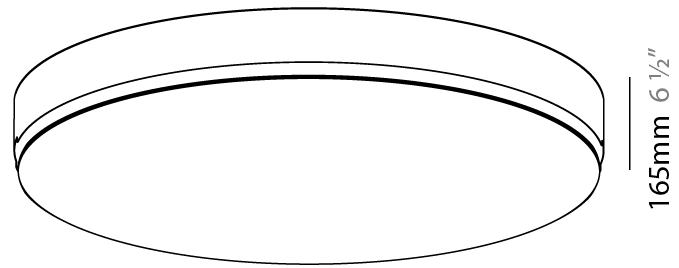

GENERAL

Series: Sign
Brand: Prolicht
Division: Architectural
Mounting Type: Trimless
Mounting Location: Ceiling
Subcategory: Ambient

PHYSICAL

Shape: Round
Diameter (mm): 630
Diameter (in): 24 ¹³/₁₆"
Height (mm): 165
Height (in): 6 ¹/₂"
Light Distribution: Direct
Weight (kg): 8.3
Weight (lbs): 18.298
Diffuser: PMMA - Opal
Fixture Material: Extruded Aluminum / Steel
Cut-out Measurements: 655mm / 25 13/16"
Upon Request: Unique Sizes Unique Ceiling Thickness Unique Mounting Depth Spot Inserts

ELECTRICAL

Lamp Type: LED (Zhaga Standard)
Input Wattage (W): 66.5
Total Output Wattage (W): 57
Dimming: [Tri-Mode (Non-Dimming and Phase Dimming (120Vac only) and 0-10V Dimming)](#)
Driver Included: Yes
Driver Location: Integrated
Driver Type: Constant Current - Universal
Driver Class: Class 2
Input Voltage (V): 120 - 277
Constant Current (MA): 500

LED

[Color Temperature (°K): 2700 / 3000 / 3500 / 4000](#)
Max. Delivered Lumen (lm): 5535 / 6194 / 6358 / 6594
Nominal Lumen (lm): 7410 / 8292 / 8512 / 8828
CRI: >80 CRI
Efficiency (%): 65% (5mm Perspex)|74%
Lamp Life (hrs): 50000
Upon Request: RGB-W Tunable White Special Color Temperature CRI90

OPTICAL

RATINGS AND CERTIFICATIONS

Certified By: Certified for North American Standards
IP rating: IP20

PROJECT
TYPE
SPECIFIER
QUANTITY
DATE

Ø 630mm 24 ¹³/₁₆"

165mm 6 ¹/₂"