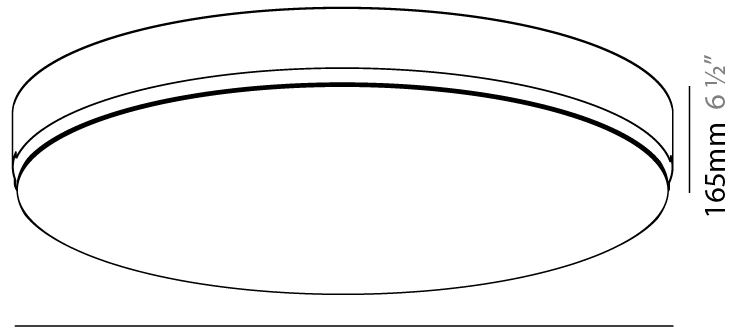

GENERAL

Series: Sign
Partner: Prolicht
Division: Architectural
Installation: Trimless
Product Type: Ceiling Recessed
Mounting Location: Ceiling
Light Distribution: Direct

PHYSICAL

Shape: Round
Diameter (mm): 930
Diameter (in): 36 5/8
Height (mm): 165
Height (in): 6 1/2
Weight (kg): 16.1
Weight (lbs): 35.49
Diffuser: PMMA - Opal
Fixture Material: PMMA / Extruded Aluminum / Steel
Cut-out Measurements: 955mm / 37 5/8"
Upon Request: Unique Sizes Unique Ceiling Thickness Unique Mounting Depth Spot Inserts

ELECTRICAL

Lamp Type: LED (Zhaga Standard)
Input Wattage (W): 129.5
Total Output Wattage (W): 111
Dimming: [Tri-Mode (Non-Dimming and Phase Dimming (120Vac only) and 0-10V Dimming)](#)
Driver Included: Yes
Driver Location: Integrated
Driver Type: Constant Current - Universal
Driver Class: Class 2
Input Voltage (V): 120 - 277
Constant Current (MA): 500

LED

[Color Temperature (°K): 3000 / 4000](#)
Max. Delivered Lumen (lm): 12062 / 12842
Nominal Lumen (lm): 14430 / 16148 / 16576 / 17191
CRI: >80 CRI
Efficiency (%): 65% (5mm Perspex)|77%
Lamp Life (hrs): 50000
Upon Request: RGB-W Tunable White Special Color Temperature CRI90

OPTICAL

RATINGS AND CERTIFICATIONS

Certified By: Certified for North American Standards
IP rating: IP20

Ø 930mm 36 5/8"

165mm 6 1/2"