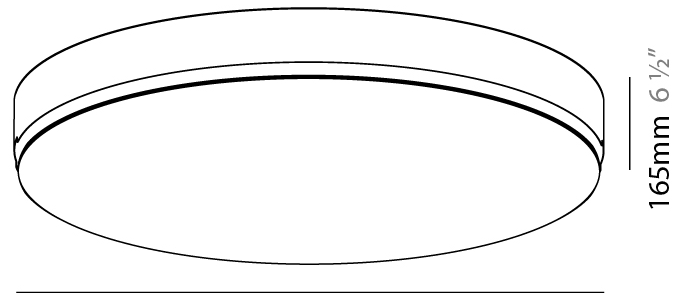

GENERAL

Series: Sign
Partner: Prolicht
Division: Architectural
Installation: Trimless
Product Type: Ceiling Recessed
Mounting Location: Ceiling
Light Distribution: Direct

PHYSICAL

Shape: Round
Diameter (mm): 630
Diameter (in): 24 ¹³/₁₆
Height (mm): 165
Height (in): 6 ¹/₂
Weight (kg): 8.3
Weight (lbs): 18.298
Diffuser: PMMA - Opal
Fixture Material: PMMA / Extruded Aluminum / Steel
Cut-out Measurements: 655mm / 25 13/16"
Upon Request: Unique Sizes Unique Ceiling Thickness Unique Mounting Depth Spot Inserts

ELECTRICAL

Lamp Type: LED (Zhaga Standard)
Input Wattage (W): 66.5
Total Output Wattage (W): 57
Dimming: [Tri-Mode (Non-Dimming and Phase Dimming (120Vac only) and 0-10V Dimming)](#)
Driver Included: Yes
Driver Location: Integrated
Driver Type: Constant Current - Universal
Driver Class: Class 2
Input Voltage (V): 120 - 277
Constant Current (MA): 500

LED

[Color Temperature (°K): 3000 / 4000](#)
Max. Delivered Lumen (lm): 6194 / 6594
Nominal Lumen (lm): 7410 / 8292 / 8512 / 8828
CRI: >80 CRI
Efficiency (%): 65% (5mm Perspex)|74%
Lamp Life (hrs): 50000
Upon Request: RGB-W Tunable White Special Color Temperature CRI90

OPTICAL

RATINGS AND CERTIFICATIONS

Certified By: Certified for North American Standards
IP rating: IP20

Ø 630mm 24 ¹³/₁₆"

165mm 6 1/2"