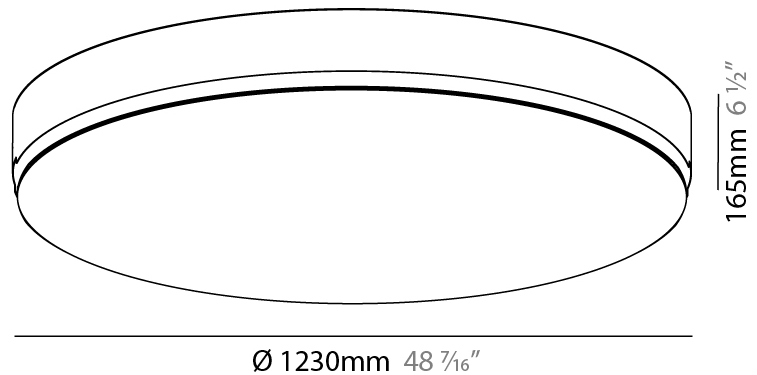

GENERAL

Series: Sign
Partner: Prolicht
Division: Architectural
Installation: Trimless
Product Type: Ceiling Recessed
Mounting Location: Ceiling
Light Distribution: Direct

PHYSICAL

Shape: Round
Diameter (mm): 1230
Diameter (in): 48 7/16
Height (mm): 165
Height (in): 6 1/2
Weight (kg): 26.9
Weight (lbs): 59.304
Diffuser: PMMA - Opal
Fixture Material: PMMA / Extruded Aluminum / Steel
Cut-out Measurements: 1255mm / 49 7/16"
Upon Request: Unique Sizes Unique Ceiling Thickness Unique Mounting Depth Spot Inserts

ELECTRICAL

Lamp Type: LED (Zhaga Standard)
Input Wattage (W): 213.5
Total Output Wattage (W): 183
Dimming: [Tri-Mode (Non-Dimming and Phase Dimming (120Vac only) and 0-10V Dimming)](#)
Driver Included: Yes
Driver Location: Integrated
Driver Type: Constant Current - Universal
Driver Class: Class 2
Input Voltage (V): 120 - 277
Constant Current (MA): 500

LED

[Color Temperature (°K): 3000 / 4000](#)
Max. Delivered Lumen (lm): 18650 / 20480
CRI: >80 CRI
Efficiency (%): 65% (5mm Perspex)|80%
Lamp Life (hrs): 50000
Upon Request: RGB-W Tunable White Special Color Temperature CRI90

OPTICAL

RATINGS AND CERTIFICATIONS

Certified By: Certified for North American Standards
IP rating: IP20