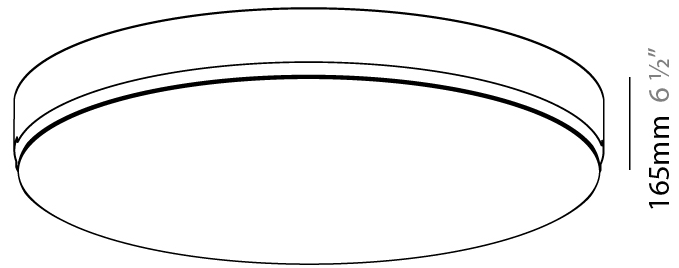

GENERAL

Series: Sign
Partner: Prolicht
Division: Architectural
Installation: Trimless
Product Type: Ceiling Recessed
Mounting Location: Ceiling
Light Distribution: Direct

PHYSICAL

Shape: Round
Diameter (mm): 630
Diameter (in): 24 ¹³/₁₆
Height (mm): 165
Height (in): 6 ¹/₂
Weight (kg): 8.3
Weight (lbs): 18.298
Diffuser: PMMA - Opal
Fixture Material: PMMA / Extruded Aluminum / Steel
Cut-out Measurements: 655mm / 25 13/16"
Upon Request: Unique Sizes Unique Ceiling Thickness Unique Mounting Depth Spot Inserts

ELECTRICAL

Lamp Type: LED (Zhaga Standard)
Input Wattage (W): 66.5
Total Output Wattage (W): 57
Dimming: [Tri-Mode (Non-Dimming and Phase Dimming (120Vac only) and 0-10V Dimming)](#)
Driver Included: Yes
Driver Location: Integrated
Driver Type: Constant Current - Universal
Driver Class: Class 2
Input Voltage (V): 120 - 277
Constant Current (MA): 500

LED

[Color Temperature (°K): 3000 / 4000](#)
Max. Delivered Lumen (lm): 6194 / 6594
Nominal Lumen (lm): 7410 / 8292 / 8512 / 8828
CRI: >80 CRI
Efficiency (%): 65% (5mm Perspex)|74%
Lamp Life (hrs): 50000
Upon Request: RGB-W Tunable White Special Color Temperature CRI90

OPTICAL

RATINGS AND CERTIFICATIONS

Certified By: Certified for North American Standards
IP rating: IP20

Ø 630mm 24 ¹³/₁₆"

165mm 6 1/2"