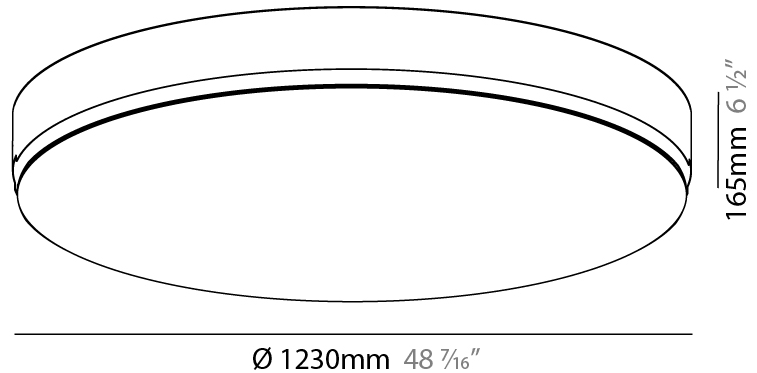

GENERAL

Series: Sign
Partner: Prolicht
Division: Architectural
Installation: Trimless
Product Type: Ceiling Recessed
Mounting Location: Ceiling
Light Distribution: Direct

PHYSICAL

Shape: Round
Diameter (mm): 1230
Diameter (in): 48 7/16
Height (mm): 165
Height (in): 6 1/2
Weight (kg): 26.9
Weight (lbs): 59.304
Diffuser: PMMA - Opal
Fixture Material: PMMA / Extruded Aluminum / Steel
Cut-out Measurements: 1255mm / 49 7/16"
Upon Request: Unique Sizes Unique Ceiling Thickness Unique Mounting Depth Spot Inserts

ELECTRICAL

Lamp Type: LED (Zhaga Standard)
Input Wattage (W): 213.5
Total Output Wattage (W): 183
Dimming: [Tri-Mode (Non-Dimming and Phase Dimming (120Vac only) and 0-10V Dimming)](#)
Driver Included: Yes
Driver Location: Integrated
Driver Type: Constant Current - Universal
Driver Class: Class 2
Input Voltage (V): 120 - 277
Constant Current (MA): 500

LED

[Color Temperature (°K): 3000 / 4000](#)
Max. Delivered Lumen (lm): 18650 / 20480
CRI: >80 CRI
Efficiency (%): 65% (5mm Perspex)|80%
Lamp Life (hrs): 50000
Upon Request: RGB-W Tunable White Special Color Temperature CRI90

OPTICAL

RATINGS AND CERTIFICATIONS

Certified By: Certified for North American Standards
IP rating: IP20