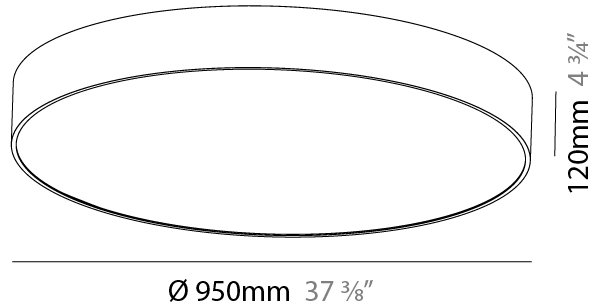

GENERAL

Series: Sign
Brand: Prolicht
Division: Architectural
Mounting Type: Surface
Mounting Location: Ceiling
Subcategory: Ambient

PHYSICAL

Shape: Round
Diameter (mm): 950
Diameter (in): 37 3/8
Height (mm): 120
Height (in): 4 3/4
Light Distribution: Direct
Weight (kg): 16.61
Weight (lbs): 36.619
Diffuser: PMMA - Opal or Micro-Prism
Fixture Finish: SSR / BKV / CWI / CRY / HAB / UFT / ITA / RUA / FTG / MYG / LOD / PUS / FRO / FUP / KIA / POP / BLS / SPG / MEY / GOH / GUM / CHC / COM / ABZ / JAG / OBR / MOS / ROR
Fixture Material: Extruded Aluminum / Steel

ELECTRICAL

Lamp Type: LED (Zhaga Standard)
Input Wattage (W): 118
Total Output Wattage (W): 111
Dimming: Tri-Mode (Non-Dimming and Phase Dimming (120Vac only) and 0-10V Dimming)
Driver Included: Yes
Driver Location: Integrated
Driver Type: Constant Current - Universal
Driver Class: Class 1
Input Voltage (V): 120 - 277
Constant Current (MA): 500

LED

Color Temperature (°K): 2700 / 3000 / 3500 / 4000
Max. Delivered Lumen (lm): 11061-11869 / 11540.48 - 12383.28 / 11776-12636
Nominal Lumen (lm): 16147.91 / 16847.48 / 17191.31
CRI: >80 CRI
Efficiency (%): 75
Lamp Life (hrs): 50000

OPTICAL

Beam Angle: Opal - 110 / Prismatic 94

RATINGS AND CERTIFICATIONS

Certified By: Certified for North American Standards
IP rating: IP20