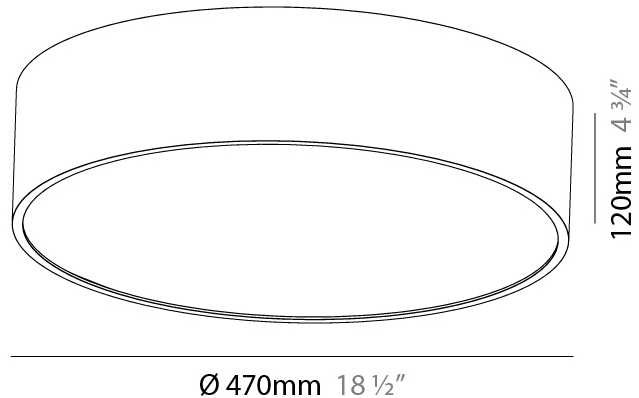

1. To build a product code in our configurator select the specify button on the base model # product page
2. To build a manual product code on this datasheet choose from the options listed below in blue font and add the suffix to the base model #

GENERAL

Series: Sign
Brand: Prolicht
Division: Architectural
Mounting Type: Surface
Mounting Location: Ceiling
Subcategory: Ambient

PHYSICAL

Shape: Round
Diameter (mm): 470
Diameter (in): 18 1/2
Height (mm): 120
Height (in): 4 3/4
Light Distribution: Direct
Weight (kg): 4.751
Weight (lbs): 10.474
Diffuser: [PMMA - Opal or Micro-Prism](#)
Fixture Finish: [SSR / BKV / CWI / CRY / HAB / UFT / ITA / RUA / FTG / MYG / LOD / PUS / FRO / FUP / KIA / POP / BLS / SPG / MEY / GOH / GUM / CHC / COM / ABZ / JAG / OBR / MOS / ROR](#)
Fixture Material: Extruded Aluminum / Steel

ELECTRICAL

Lamp Type: LED (Zhaga Standard)
Input Wattage (W): 35.2
Total Output Wattage (W): 30
Dimming: [Tri-Mode (Non-Dimming and Phase Dimming (120Vac only) and 0-10V Dimming)](#)
Driver Included: Yes
Driver Location: Integrated
Driver Type: Constant Current - Universal
Driver Class: Class 1
Input Voltage (V): 120 - 277
Constant Current (MA): 500

LED

Number of LEDs: 10
Color Temperature (°K): [2700 / 3000 / 3500 / 4000](#)
Max. Delivered Lumen (lm): 3090 / 3332 / 3400
CRI: >80 CRI
Efficiency (%): 73
Lamp Life (hrs): 50000

OPTICAL

RATINGS AND CERTIFICATIONS

Certified By: Certified for North American Standards
IP rating: IP20